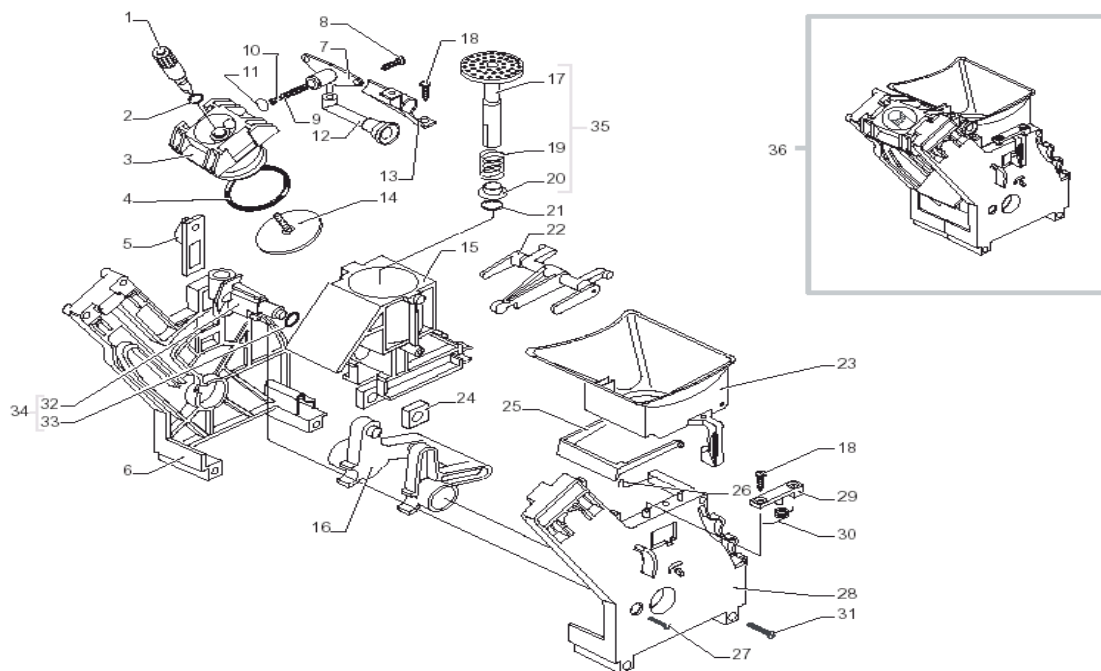

POS	SAECO No.	SUP021YR Saeco Italia Rev.00 Cod: 740808051	E74057	NOTES	Special Order No.
Yellow = Not Available unless Special Ordered					
39	147755800	Coverplate, Power Cable			
40	#N/A	Male tongue 90°6,3 D.3,7			NE15.002
41	128310304	Washer, A3, Uni 8842, Burnish			
42	90001087	Door Hinge, Italia			
43	90001021	Seal, Cupwarmer			
44	90001022	Handgrip, Right, Base, Italia			
45	90001023	Housing, Metal, Italia			
46	#N/A	Dump box black unpainted			142602299
47	90001025	Drip Tray, Silver			
48	90001026	Pcb, Cpu, Psb, 120v			
49	#N/A	Panelvit TCB screw 3x10 DIN 7505 ZNP			129660302
50	90001027	Lid, Preground, Italia			
51	90001028	Pcb, Touch Panel			
52	90001029	Front Panel, Italia			
53	U140004	Screw, M3X12, Bean Hopper, ZNP			
54	#N/A	Screw TCB 2,9x12,7 DIN 7981			129512904
55	90001030	Front Panel, Silver, Italia			
56	U140004	Screw, M3X12, Bean Hopper, ZNP			
57	129532521	Screw, M2.9x9.5, Din 7982			
58	90001031	Chute, Preground, Italia			
59	90001032	Seal, Preground Chute, Italia			
60	90001033	Housing, Upper, Black, Italia			
61	41338	Brush, Cleaning, Metal			
62	90001034	Cupwarmer, Italia			
63	90001035	Manual, Italia			
64	#N/A	Hi-Lo TC Screw 3X10 S. STEEL			129910921
65	90001036	Dispensing Channel, Italia			
66	90001037	Dispensing Support, Italia			
67	222762541	Tab, Dispensing Chute, Silver			
68	#N/A	Screw TCB 2,9x6,4 DIN 7981 S.STEEL			129511821
69	90001039	Spring, Door, Italia			
70	90001040	Clip, Door, Italia			
71	#N/A	Screw TSP 3,5x9,5 DIN 7982 S. STEEL			129535721
72	90001041	Stop Plate, Door, Italia			
73	90001042	Spring, Folk, Italia			
74	9161384	Spacer, Steam Tube, Charisma			
75	#N/A	Door metal. as. s.s/silver spares			228966319
76	90001044	Lid, Dispensing Head, Italia			
77	90001045	Spout, Dispensing Head, Italia			
78	90001046	Cover Connector, Steam, Italia			
79	90001047	Connector, Steam Tube, Italia			
80	90001048	Cover, Coffee Dispenser, Itali			
81	80001022	Float, Drip Tray			
82	90001049	Bean Hopper, Italia, Blue			
83	90001050	Support Grate, Metal, Silver			
84	#N/A	Screw tapt. M3x6 DIN 7985 ZNP			129570402
85	90001051	Brew Group Key, Italia			
86	90001052	Black Insert, Cover, Italia			
87	90001053	Grill, Drip Tray, Italia SS			
88	90001054	Seal, Valve Container			
89	90001055	Videocassette, Italia			