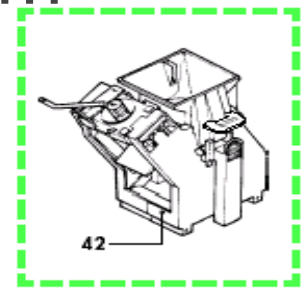

Pos.	Item#	Description	Comments
1	NM02017	O-Ring, ORM 0055-15	
2	9161034150	Fitting, Brew Group Outlet	
3	9161222	Spring Brew Group	
4	9991168	Seat, Glass, Brew Group Magic	
5	NM02013	O-Ring Brew Group Magic	
6	9161193150	Piston, Tamp, Brew Group, Mag	
7	NM01044	O-Ring 9 Gram Brew Group	
8	9161067150	Tab Magic Brew Grp Switch	
9	9161.070.150	Special Order	
10	U140.019	Special Order	
11	0701.R05.050	Special Order	
	0701.R05.150	Special Order	
12	NM02006	O-Ring, R5, Epdm, Thumbscrew	
13	9161064150	Coupling, Water Inlet Brew Grp,	
14	NM02007	O-Ring 2025 Epdm	
15	0301.R04.150	Special Order	
16	0301.R18	Special Order	
	0301.R19	Special Order	
17	9161.195.150	Special Order	
18	9161.066.150	Special Order	
19	9161.071.150	Special Order	
20	9161.094.150	Special Order	
21	9161.060.150	Special Order	
22	U140.019	Special Order	
23	9161.211.050	Special Order	fi no a matricola 380923
24	9161.198	Special Order	
25	9161.191	Special Order	
26	NM02018	O-Ring, ORM 0090-25 Epdm	
27	U044012	Screw, M3.0x14, UNI 7687	fi no a matricola 380923
28	9161167	Filter Screen, Lower 35.8 Dia M	fi no a matricola 380923
29	9161210150	Piston, Brew Group, Magic	
30	0301.R16.050	Special Order	
31	9161.306.150	Special Order	da matricola 380924
32	9161.198	Special Order	
33	9161.191	Special Order	
34	NM02018	O-Ring, ORM 0090-25 Epdm	
35	9161343150	Br. Group Piston	
36	9161065150	Connector Rod, Brew Group	
37	9161.123.150	Special Order	
38	9161.046	Special Order	
39	U109.026	Special Order	
40	9161045	Spring, Brew Group, Magic Chute	

Pos.	Item#	Description	Comments
41	9161069150	Handle, Brew Group, Magic	
42	9160.067.150	Special Order	
	9160.068.150	Special Order