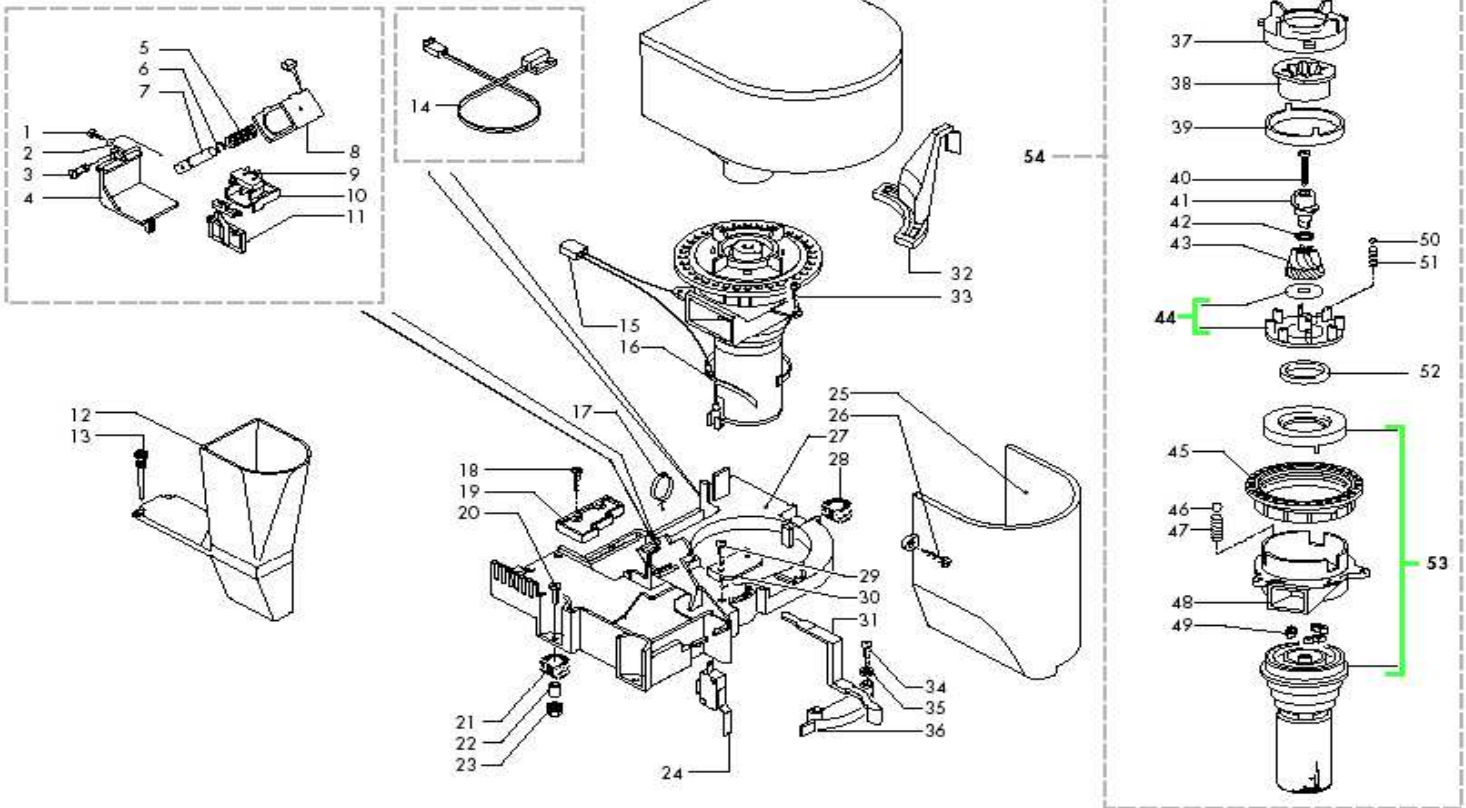

Pos.	Item#	Description	Comments
1	U140004	Screw, M3.0X12, Vspresso	
2	9161048	Hinge Spring, Doser Door,Vspre	
3	9161076150	Hinge Pin,Doser,Grey, Vspresso	
4	9161074150	Doser Door Vienna & Magic	
5	9161044	Spring Doser, Profimat & Magic	
6	U701003	Clip 'C' Retainer Vspresso	
7	9161041	Plunger, Solenoid, Vspresso	
8	0301.R30.00A	Special Order	fi no a matricola 512699
	9129.A21.00A	Special Order	da matricola 512700
	9129A0700F	Solenoid,Doser,Magic	
	9129.A07.00H	Special Order	
9	NE05017	Microswitch,Doser,Profimat	
10	9161072150	Support, Switch,Doser,Profimat	
11	9161073150	Balance Control,Coffee Throw,P	
12	9161223150	Funnel Prgrd Doser Royal Pro	
13	9161082	Rubber Peg	
14	301811	Sensor, Water Level	
15	301804	Cable Assy, Grdr,Mag	fi no a matr. 536928
	301.869	Special Order	da matr. 536929
16	144320200	Special Order	
17	NF11.034	Special Order	fi no a matr. 536928
18	U140004	Screw, M3.0X12, Vspresso	
19	9161.296.150	Special Order	fi no a matr. 536928
20	U043004	Screw, M4X16, UNI 7687	
21	9991005	Motor Mount, Grinder, Profimat	
22	9141003	Spacer, Motor Mount, 5/7P.Profi	
23	U324.006	Special Order	
24	NE05037	Microswitch, Door, Magic	
25	9161.053.150	Special Order	fi no a matr. 536928
26	U110.003	Special Order	fi no a matr. 536928
27	9161029150	Support Grinder/Doser Assmby	fi no a matr. 536928
28	9991005	Motor Mount, Grinder, Profimat	
29	U140004	Screw, M3.0X12, Vspresso	
30	9161.097.150	Special Order	
31	0313.003.050	Special Order	
	313003150	Doser Adjust Lever Rp/Rc/Rd	
	313003760	Lever, Doser Adjust, Royal Ns,	
32	9161080700	Grinder Lever,Black,For Silver	
	9161.080.710	Special Order	
	9161080760	Lever, Grinder, Royal Ns, Blue	
33	U140004	Screw, M3.0X12, Vspresso	fi no a matr. 536928
34	U109015	Screw, M2.9 x 9.5, Din 7981