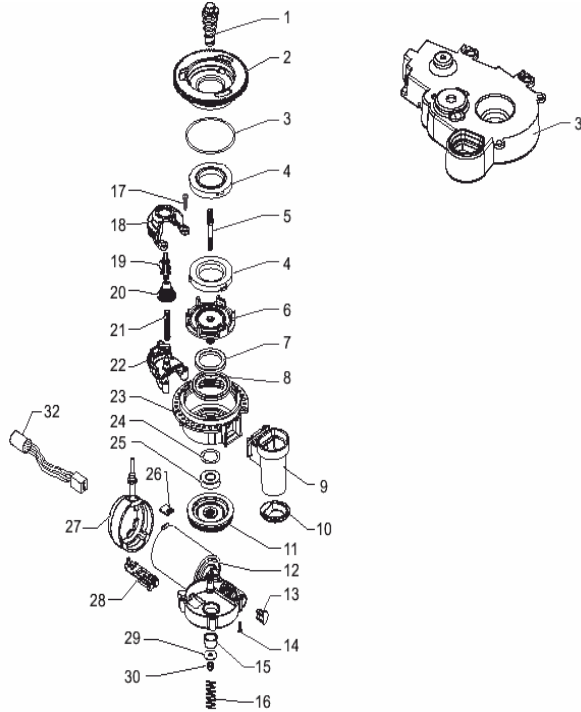

POS	SAECO No.	SUP032BR Talea Ring Plus E74104 Rev.01 Cod 10001550	NOTES	Special Order No.
Yellow = Not Available unless Special Ordered				
1	9141001	Worm Gear, Grinder, 5P/7P		
2	149198250	Support,Upper Grinder		
3	140328960	O-Ring, Metric, Epdm, 0530-15		
4	146520100	Grinder Burr, Ceramic, Sirius		
5	127473603	Pin,Steel M4-M6		
6	#N/A	LOWER GRINDER SUPPORT COFFEEGRINDER		149198350
7	123030300	Bearing, Axial EKKO 342.35252		
8	140360500	Felt Ring,45,4x39,4x4		
9	222870250	Preground Chute		
10	145854462	Gasket, Dosing Chamber		
11	226000300	Gear, Grinder Motor		
12	11000511	MOTOR COFFEEGRINDER/V3.1 DOME1 ASSY 120V		
13	#N/A	CAP FOR WORM SCREW MC/V3 CENTRING		149214800
14	#N/A	PANELVIT TCB SCREW 3.5X25 D.7505 ZN		129661702
15	11002873	Bushing Insulator,Grinder Mot.		
16	11000597	Motor, Coffeegrinder/Assy 120V		
17	80001013	Screw, M3,5x18, Din 7505, Zinc		
18	#N/A	UPPER GEAR SUPPORT COFFEEGRINDER P124		11002508
19	#N/A	BLACK INSERT FOR COFFEE GRINDER P0049		11003446
20	#N/A	COFFEE GRINDING ADJUSTMENT GEAR P0049		11003784
21	#N/A	GRINDER REGULATION SPRING P124		11002572
22	#N/A	LOWER GEAR SUPPORT COFFEEGRINDER P124		11002613
23	#N/A	SWITCH+SOCKET POWER CABL. SUPP.SMART		149205450
24	#N/A	CRINKLE WASHER 21,8X15,8X0,2		128381800
25	#N/A	RADIAL BEARING 61900.2RS1		123030200
26	181540900	Electronic Board, With Sensor		
27	11001367	Support,Rubber Blk, Coff Grind		
28	149199050	Sensor Support, Grinder Motor		
29	#N/A	GALVAN.FLAT WASH.DI=4,3 DE=14 SP=1,5		128381902
30	123453102	Nut, Self-Lock, M4 Din 982		
31	11001826	Cover, Grinder, (Soundproof)		
32	11005658	5-Pole Connector		
	11005606	General Motory Assy