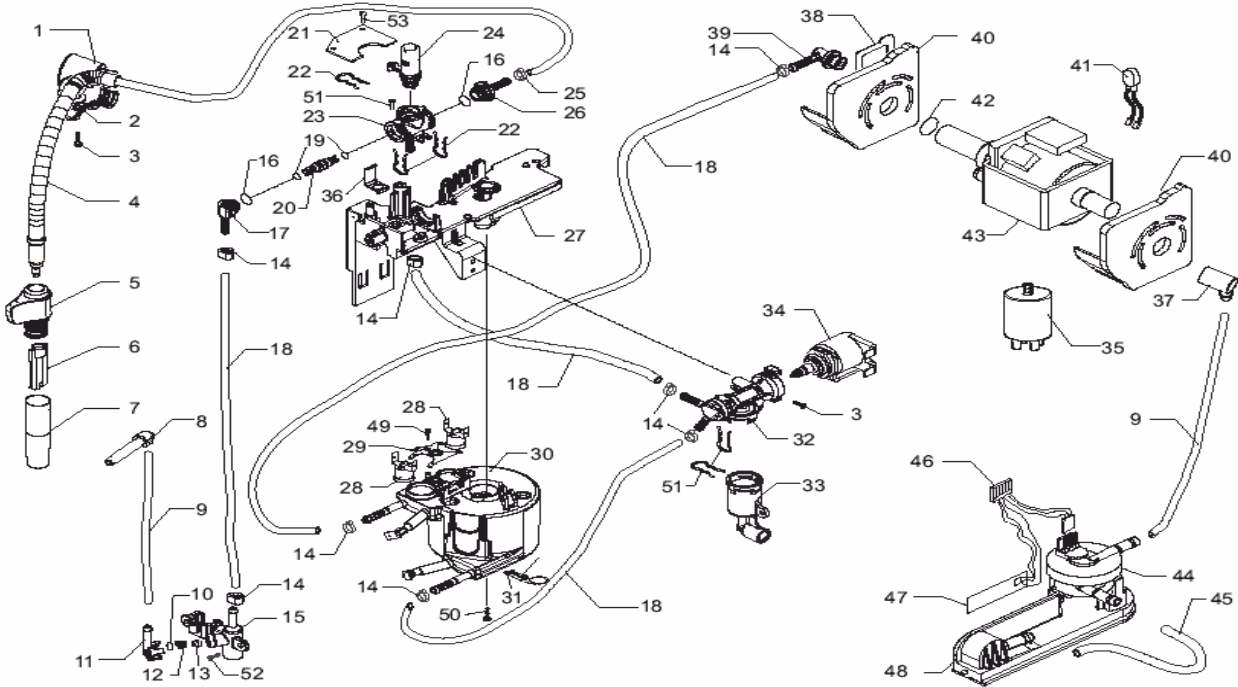

POS	SAECO No.	SUP032BR Talea Ring Plus E74104 Rev.01 Cod 10001550	NOTES	Special Order No.
Yellow = Not Available unless Special Ordered				
1	11003168	Adjustment knob, p124		
2	11000288	Connector, Internal, Coffee Disp		
3	11002110	Lens, Dispenser, Ambra P0053		
4	11004208	Cover, Dispensing Head, Chrome		
5	11002111	Lid, Dispensing Head, Blk, P0053		
6	11002049	Coffee Dispenser Body, P0053		
7	11004119	Cover, Rear Coffee Dispenser		
8	11003223	Display, Front Plate Assy		
9	#N/A	SPECCHIATO FRONT PANEL SUPPORT P0053/C		
10	12000002	LED Display		11004098
11	11002102	Display Support, Black		
12	#N/A	SCREW PT TORX 3X10 WN 1411 GALVANIZ		129912702
13	#N/A	KIT SPARES CPU P0053/C+FAUCET BOARD 3SEN with part # 21 tab	UP TO S/N 9006SA40281741 FROM S/N 9006SA40281742	20000652
14	11004849	CPU, Assy		
15	11002112	Brow Support, Black		
16	149198700	Support, Adjustment Knob, SBS		
17	140326661	O-ring, Metric 0040-20, EPDM		
18	126772518	Spring, Adjustment Dial, SBS		
19	140640200	Dispensing Shaft, SBS		
20	11000290	Coffee Dispensing Chute		
21	12000070	O-Ring, Silicone, 0060-15		
22	9011144	Clip, Hairpin, Teflon Tube		
23	11001766	Tube, Teflon 2X4 L+125 MM Assy		
24	140328059	O-Ring, Silicone, 2015		
25	#N/A	SCREW TORX T10 3.5X12 UNI9786 GALVANIZED		12000450
26	11002130	Fast Lock Connection		
27	11001337	Tube, Teflon, Insert Blk P0049		
28	12000065	Motor, Drip Tray, (Mobile)		
29	11002204	Guide, Drip Tray		
30	11004447	Microswitch, Drip Tray		
31	11000113	Wheel, Drip Tray Support, Blk		
32	#N/A	INSERT FOR ADJUSTMENT TRAY WHEEL P124		11000224
33	#N/A	FIXING PLATE FOR FEEDING SCREW P124		11000115
34	11000081	Gear, Mobile Tray		
35	11002293	Support Port, Lower D-Tray Blk		
36	#N/A	MOBILE DRIP TRAY GEARS SHAFT P124		11000586
37	11004095	Grate, Drip Tray Silver		
38	11004185	Float, Drip Tray, Odea		
39	11004094	Drip Tray, Talea Ring +		
40	11004089	Support, Drip Tray		
41	11003399	Support Cover, Drip Tray Silve		
42	11002184	Black Sensor for Board Support		
43	11000585	Pcb, Touch Sensor, Drip Tray		
44	11002181	Black Cover, Cables		
	129911402	Screw, TCB, Torx, 3.5x8.5		