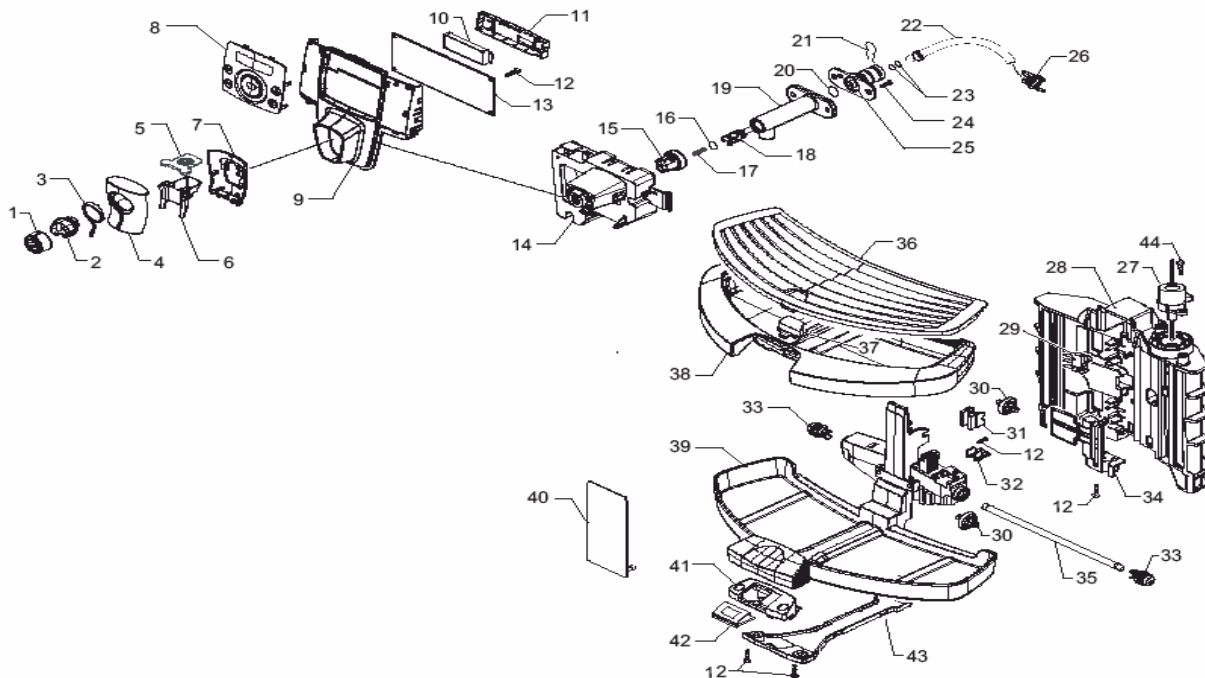

POS	SAECO No.	SUP032BR Talea Ring Plus E74104 Rev.01 Cod 10001550	NOTES	Special Order No.
Yellow = Not Available unless Special Ordered				
1	11003168	Adjustment knob, p124		
2	11000288	Connector, Internal, Coffee Disp		
3	11002110	Lens, Dispenser, Ambra P0053		
4	11004208	Cover, Dispensing Head, Chrome		
5	11002111	Lid, Dispensing Head, Blk, P0053		
6	11002049	Coffee Dispenser Body, P0053		
7	11004119	Cover, Rear Coffee Dispenser		
8	11003223	Display, Front Plate Assy		
9	#N/A	SPECCHIATO FRONT PANEL SUPPORT P0053/C		
10	12000002	LED Display		11004098
11	11002102	Display Support, Black		
12	#N/A	SCREW PT TORX 3X10 WN 1411 GALVANIZ		129912702
13	#N/A	KIT SPARES CPU P0053/C+FAUCET BOARD 3SEN with part # 21 tab	UP TO S/N 9006SA40281741 FROM S/N 9006SA40281742	20000652
14	11004849	CPU, Assy		
15	11002112	Brow Support, Black		
16	149198700	Support, Adjustment Knob, SBS		
17	140326661	O-ring, Metric 0040-20, EPDM		
18	126772518	Spring, Adjustment Dial, SBS		
19	140640200	Dispensing Shaft, SBS		
20	11000290	Coffee Dispensing Chute		
21	12000070	O-Ring, Silicone, 0060-15		
22	9011144	Clip, Hairpin, Teflon Tube		
23	11001766	Tube, Teflon 2X4 L+125 MM Assy		
24	140328059	O-Ring, Silicone, 2015		
25	#N/A	SCREW TORX T10 3.5X12 UNI9786 GALVANIZED		12000450
26	11002130	Fast Lock Connection		
27	11001337	Tube, Teflon, Insert Blk P0049		
28	12000065	Motor, Drip Tray, (Mobile)		
29	11002204	Guide, Drip Tray		
30	11004447	Microswitch, Drip Tray		
31	11000113	Wheel, Drip Tray Support, Blk		
32	#N/A	INSERT FOR ADJUSTMENT TRAY WHEEL P124		11000224
33	#N/A	FIXING PLATE FOR FEEDING SCREW P124		11000115
34	11000081	Gear, Mobile Tray		
35	11002293	Support Port, Lower D-Tray Blk		
36	#N/A	MOBILE DRIP TRAY GEARS SHAFT P124		11000586
37	11004095	Grate, Drip Tray Silver		
38	11004185	Float, Drip Tray, Odea		
39	11004094	Drip Tray, Talea Ring +		
40	11004089	Support, Drip Tray		
41	11003399	Support Cover, Drip Tray Silve		
42	11002184	Black Sensor for Board Support		
43	11000585	Pcb, Touch Sensor, Drip Tray		
44	11002181	Black Cover, Cables		
	129911402	Screw, TCB, Torx, 3.5x8.5		