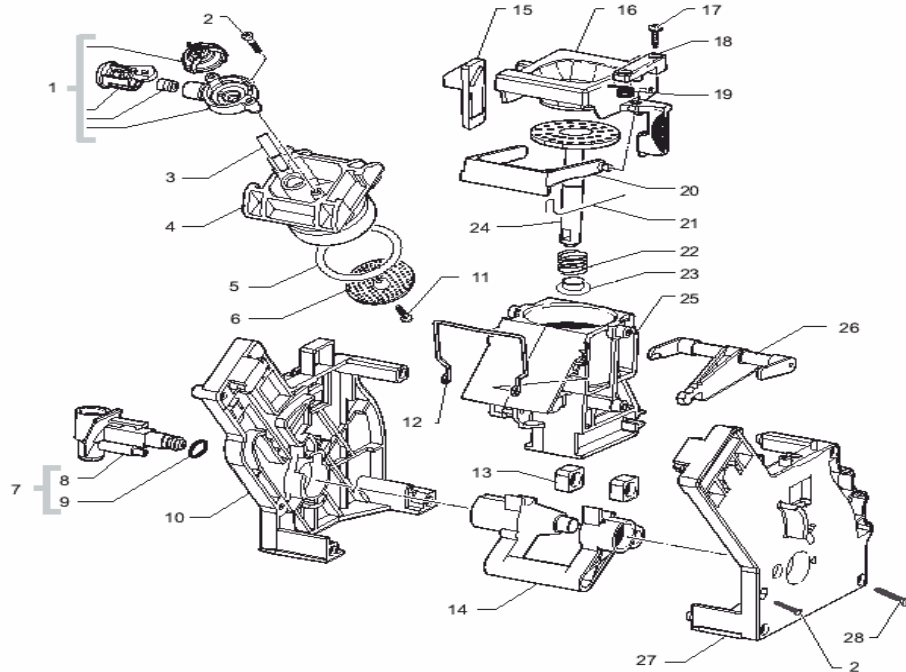

POS	SAECO No.	Brew Group Talea Ring Plus Esp. E90042 Rev.02 Cod: 11002145	NOTES	Special Order No.
Yellow = Not Available unless Special Ordered				
1	11002154	SVS Valve, Primea Touch Plus		
2	#N/A	SS.SCREW AUT.TCB 2,9X19 DIN 7981 C		U109.027
3	11002617	Tube For Piston Brew Group		
4	11001840	Black Counter Piston Brew Group		
5	NM01044	O-Ring, Silicone, 0320-40		
6	11009161	Filter Screen, Brew Unit		
7	20000440	Spare Sleeve Unit Black		
8	#N/A	WATER INLET SLEEVE BLACK		9161.064.050
9	NM02007	O-Ring, Endm. 2025		
10	#N/A	BLACK REAR PLATE FOR BREW UNIT SMART		9161.375.050
11	129532521	Screw, M2,9x9,5, Din 7982		
12	11001556	Bale, Brew Group, Smart		
13	9161094150	Drilled Black For Unit Grey		
14	#N/A	ELBOW SHAFT FOR UNIT BLACK		9161.066.050
15	#N/A	BLACK COUPLING PLATE BREW UNIT SMART		9161.373.050
16	#N/A	BLACK HOPPER DOSER BREW UNIT SMART I		149261350
17	#N/A	SCREW AUT.TCB 2,9X9,5 DIN 7981 C		U109.028
18	#N/A	BLACK HOPPER BLOCKING PLATE UNIT SMART		9161.374.050
19	#N/A	SPRING HOPPER SMART GROUP		9161.378
20	#N/A	SCRAPER FOR BREW UNIT SMART		147990150
21	#N/A	SPRING FOR UNIT SCRAPER		9161.046
22	#N/A	SPRING FOR PISTON		9161.198
23	#N/A	BUSH FOR PISTON NEUTRAL		9161.191
24	#N/A	BLACK INTEGRAL PISTON UNIT P124 8GR.ASS		11003077
25	#N/A	BLACK COFFEE CONTAINER UNIT 8GR.P124 ASS		11003075
26	#N/A	BLACK CONNECTING ROD FOR UNIT P124 8GR.		11003078
27	#N/A	FRONT PLATE FOR BREW UNIT SMART		227532950
28	#N/A	SS.SCREW AUT.TCB 3,5X19 DIN 7981 C		U109.026
29	11002145	Brew Group, 8 Gram, Primea