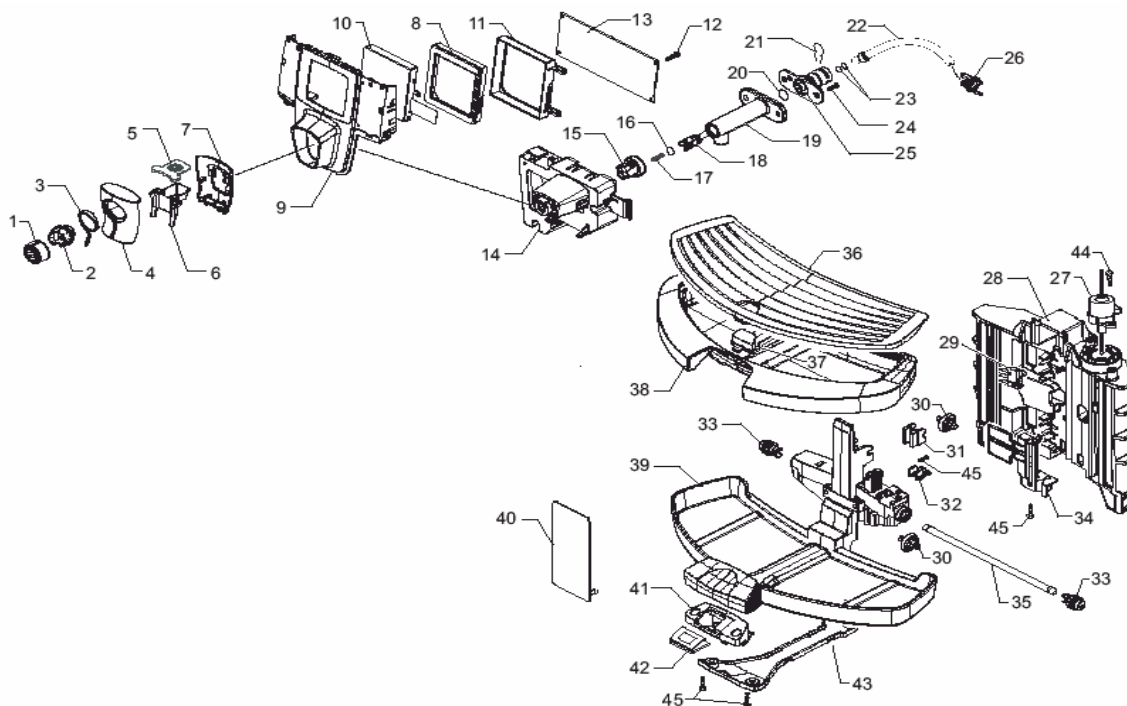

POS	SAECO No.	SUP032AR 120V TALEA TOUCH E74105 Rev.01 Cod 10001562	NOTES	Special Order No.
<b>Yellow = Not Available unless Special Ordered</b>				
1	11003168	Adjustment knob, p124		
2	11000288	Connector_Internal,Coffee Disp		
3	11002110	Lens, Dispenser,Ambra P0053		
4	11004208	Cover, Dispensing Head, Chrome		
5	11002111	Lid,Dispensing Head, Blk,P0053		
6	11002049	Coffee Dispenser Body, P0053		
7	11004119	Cover, Rear Coffee Dispenser		
8	11002046	Seal, Display Support, P0053/D		
9	11004101	Front Panel, Silver, P0053/D		
10	12000163	Display, VL 160160 P0053/D		
11	11002045	Frame Display,Touch Screen,Blk		
12	N/A	<b>SCREW PT TORX 3X10 WN 1411 GALVANIZ</b>		129912702
13	11004843	Pcb, CPU+SW V1 P0053/D		
14	11002112	Brow Support, Black		
15	149198700	Support, Adjustment Knob, SBS		
16	140326661	O-ring, Metric 0040-20, EPDM		
17	126772518	Spring, Adjustment Dial, SBS		
18	140640200	Dispensing Shaft, SBS		
19	11000290	Coffee Dispensing Chute		
20	12000070	O-Ring, Silicone, 0060-15		
21	9011144	Clip, Hairpin, Teflon Tube		
22	11001766	Tube, Teflon 2X4 L+125 MM Assy		
23	140328059	O-Ring, Silicone, 2015		
24	N/A	<b>SCREW TORX T10 3,5X12 UNI9786 GALVANIZED</b>		12000450
25	11002130	Fast Lock Connection		
26	11001337	Tube, Teflon, Insert Blk P0049		
27	12000065	Fast Lock Connection		
28	11002204	Guide, Drip Tray		
29	11004447	Microswitch, Drip Tray		
30	11000113	Wheel, Drip Tray Support Blk		
31	N/A	<b>INSERT FOR ADJUSTMENT TRAY WHEEL P124</b>		11000224
32	N/A	<b>FIXING PLATE FOR FEEDING SCREW P124</b>		11000115
33	11000081	Gear, Mobile Tray		
34	11002293	Support Port, Lower D-Tray Blk		
35	N/A	<b>MOBILE DRIP TRAY GEARS SHAFT P124</b>		11000586
36	11004095	Grate, Drip Tray Silver		
37	11004185	Float, Drip Tray, Odea		
38	11004094	Drip Tray, Talea Ring +		
39	11004089	Support, Drip Tray		
40	11003399	Support Cover, Drip Tray Silve		
41	11002184	Black Sensor for Board Support		
42	11000585	Pcb, Touch Sensor, Drip Tray		
43	11002181	Black Cover, Cables		
44	129911402	Screw, TCB, Torx, 3,5x8,5		