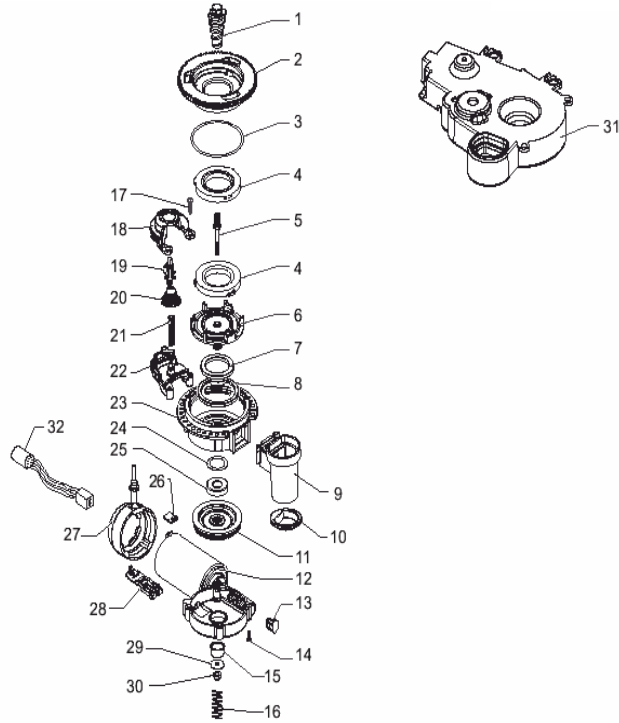

POS	SAECO No.	SUP032AR 120V TALEA TOUCH E74105 Rev.01 Cod 10001562	NOTES	Special Order No.
<b>Yellow = Not Available unless Special Ordered</b>				
1	11004196	Cover, Upper Steam Tube, Chrom		
2	11004197	Cover, Lower Steam Tube, Chrom		
3	129912202	Screw, M3x12, Torx, Uni 9786		
4	11003122	Steam Tube Assv, P0049		
5	11001625	Handrip, Steam Wand		
6	11001620	Internal Tube, Pannarello		
7	11001621	Cover, Pannarello, SS		
8	11001630	Water Connection, Milk Island		
9	149360200	Tube, Silicone, D=8x10		
10	140321462	O-Ring, Silicone, 2018		
11	11000460	Connector, Valve P0054, Blk		
12	126772618	Spring, Cream Adjustment, Valve		
13	11000461	Insert, Safety Valve, P0054		
14	12000361	Oetiker, clip D=9		
15	11000459	Connector, Blk		
16	12000042	O-ring, 108, FDA, 70 SH		
17	11001544	Connector, Faucet Body		
18	16000190	Silicone Tube 4.2X8.2		
19	12000541	O-ring, Or=2012		
20	11004134	Faucet Body, Brass		
21	11007569	Pcb, Water Sensor		
22	11001499	Spring, Fork, Faucet P0049		
23	11004625	Faucet, Tea/Brass, P0049		
24	11004135	Faucet Shaft Assv		
25	90001083	Tube Clamp, Oetiker		
26	11001546	Straight Connector, Faucet Bod		
27	N/A	SUPPORT FOR BOILER-FAUCET-VALVE P0049		11001332
28	189428600	Thermostat, 175o, Sirius		
29	N/A	THERMOSTATES SPRING FOR BOILER		11001751
30	11005608	Boiler Assv, 120V		
31	190800100	Temp Sensor, L=280mm		
32	20000591	Casing Assv, Blowdown Valve		
33	20000592	Connector Assv, Blowdown Valve		
34	20000680	Coil Assv, Blowdown Valve		
35	12000007	Powerfilter, 120V		
36	11002957	Spring, Faucet P0049		
37	147920150	Fitting, 90o, Pump Inlet		
38	11004776	Steel Bracket, Pump Support		
39	11001054	Connector, 90o, Pump Outlet		
40	11001365	Pump Support, Black		
41	N/A	2POLES CONNECTOR PUMP P0049 UL 120V		11005668
42	140321961	O-Ring, Epdm, 2031		
43	12000131	Pump, Ulka, 120V, 60Hz		
44	JS01022	Tube, Silicone, 5x10, L=156		
45	NV99099	Turbine Assv		
46	11005648	6-Pole Connector, Flowmeter		
47	11000651	Board, Water Level Sensor		
48	N/A	BLACK TURBINE SUPPORT V2 P0049		11003670
49	129573202	Screw, M4x8, Uni 8112, Tcb		
50	129932502	Screw, M5X30, UNI, 7688, ZNP		
51	11005096	Spring Clip, Valve P0049		
52	N/A	screw TORX TCB 3,5X9,5 BLACK		U143.016
53	N/A	SCREW PT TORX 3X10 WN 1411 GALVANIZ		129912702
54	11008698	Faucet Assv, P0049/B-P0053		
55	11005604	Assv, Valve, Blowdown, P0049 With part # 32-34-51		
56	N/A	ALUM. BOILER P0053 120V ASSY.		11005618