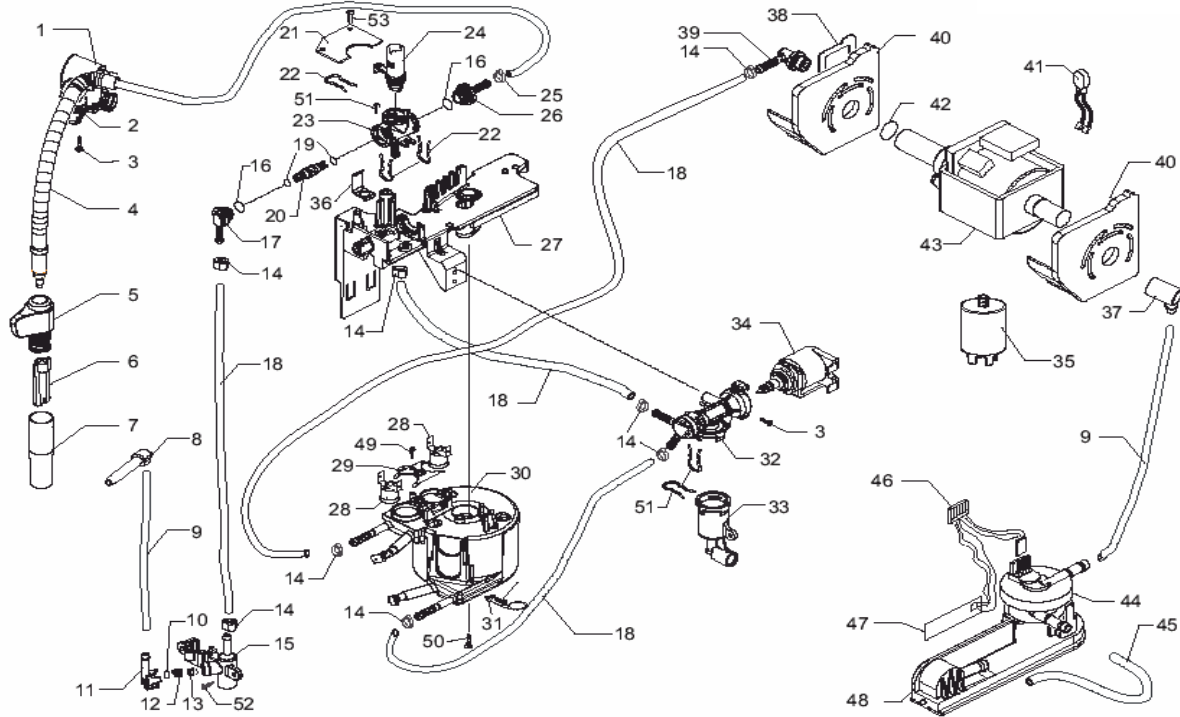

POS	SAECO No.	SUP032AR 120V TALEA TOUCH E74105 Rev.01 Cod 10001562	NOTES	Special Order No.
<b>Yellow = Not Available unless Special Ordered</b>				
1	11004196	Cover, Upper Steam Tube, Chrom		
2	11004197	Cover, Lower Steam Tube, Chrom		
3	129912202	Screw, M3x12, Torx, Uni 9786		
4	11003122	Steam Tube Assv, P0049		
5	11001625	Handrip, Steam Wand		
6	11001620	Internal Tube, Pannarello		
7	11001621	Cover, Pannarello, SS		
8	11001630	Water Connection, Milk Island		
9	149360200	Tube, Silicone, D=8x10		
10	140321462	O-Ring, Silicone, 2018		
11	11000460	Connector, Valve P0054, Blk		
12	126772618	Spring, Cream Adjustment, Valve		
13	11000461	Insert, Safety Valve, P0054		
14	12000361	Oetiker, clip D=9		
15	11000459	Connector, Blk		
16	12000042	O-ring, 108, FDA, 70 SH		
17	11001544	Connector, Faucet Body		
18	16000190	Silicone Tube 4.2X8.2		
19	12000541	O-ring, Or=2012		
20	11004134	Faucet Body, Brass		
21	11007569	Pcb, Water Sensor		
22	11001499	Spring, Fork, Faucet P0049		
23	11004625	Faucet, Tea/Brass, P0049		
24	11004135	Faucet Shaft Assv		
25	90001083	Tube Clamp, Oetiker		
26	11001546	Straight Connector, Faucet Bod		
27	N/A	SUPPORT FOR BOILER-FAUCET-VALVE P0049		11001332
28	189428600	Thermostat, 175o, Sirius		
29	N/A	THERMOSTATES SPRING FOR BOILER		11001751
30	11005608	Boiler Assv, 120V		
31	190800100	Temp Sensor, L=280mm		
32	20000591	Casing Assv, Blowdown Valve		
33	20000592	Connector Assv, Blowdown Valve		
34	20000680	Coil Assv, Blowdown Valve		
35	12000007	Powerfilter, 120V		
36	11002957	Spring, Faucet P0049		
37	147920150	Fitting, 90o, Pump Inlet		
38	11004776	Steel Bracket, Pump Support		
39	11001054	Connector, 90o, Pump Outlet		
40	11001365	Pump Support, Black		
41	N/A	2POLES CONNECTOR PUMP P0049 UL 120V		11005668
42	140321961	O-Ring, Epdm, 2031		
43	12000131	Pump, Ulka, 120V, 60Hz		
44	JS01022	Tube, Silicone, 5x10, L=156		
45	NV99099	Turbine Assv		
46	11005648	6-Pole Connector, Flowmeter		
47	11000651	Board, Water Level Sensor		
48	N/A	BLACK TURBINE SUPPORT V2 P0049		11003670
49	129573202	Screw, M4x8, Uni 8112, Tcb		
50	129932502	Screw, M5X30, UNI, 7688, ZNP		
51	11005096	Spring Clip, Valve P0049		
52	N/A	screw TORX TCB 3,5X9,5 BLACK		U143.016
53	N/A	SCREW PT TORX 3X10 WN 1411 GALVANIZ		129912702
54	11008698	Faucet Assv, P0049/B-P0053		
55	11005604	Assv, Valve, Blowdown, P0049 With part # 32-34-51		
56	N/A	ALUM. BOILER P0053 120V ASSY.		11005618