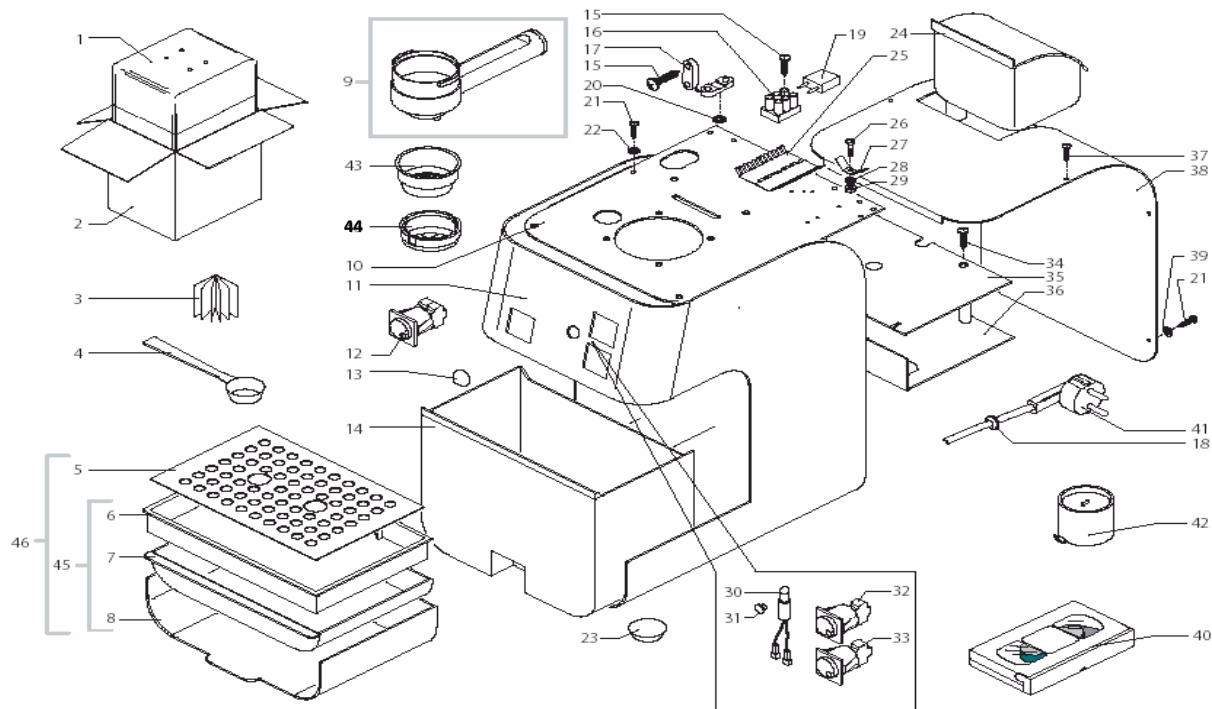

| POS | SAECO No. | Starbucks SIN006 Via Venezia Blk E71039 Rev. 12 Cod: 10002322 | NOTES | Special Order No. |
|--|-----------|---|-------|-------------------|
| Yellow = Not Available unless Special Ordered | | | | |
| 22 | 128310304 | Washer, A3, Uni 8842, Burnish | | |
| 23 | 147620500 | Foot, Rio Vapore | | |
| 24 | N/A | WATER TANK FUNNEL BLACK | | 142860150 |
| | 142860162 | Funnel, Water Tank, Grev, Prof | | |
| 25 | N/A | SUBJUNCTION BLOCK PA 52 24 WAY | | 186800700 |
| 26 | 129823802 | Screw, M4X8, Uni 7687 | | |
| 27 | 186400200 | Double Tab, D=4.3, 6.3 | | |
| 28 | 128310404 | Washer, A4, Uni 8842, Burnish | | |
| 29 | 123160402 | Nut, M4, Galvanized | | |
| 30 | 188541655 | Lamp Assy, 120V, Magic Combi | | |
| 31 | 142840500 | Indicator Light, Green, Lamp | | |
| 32 | N/A | UNIP. SWITCH BLA.ROLD 81191 A100/ | | 186071350 |
| | 186071350 | Switch, PB, on/off Coffee Bipo | | |
| 33 | N/A | UNIP. SWITCH BLA.ROLD 81192 X A100/ | | 183670450 |
| | 183670550 | Steam Switch, Barista | | |
| 34 | 129516803 | Screw, M3.5x19, Din 7981, Nick | | |
| 35 | N/A | SCREW COVERPLA. GREY | | 142840762 |
| 36 | N/A | BLACK BOILER PLATE GUARD A100/A110 | | 147750647 |
| | N/A | GREY BOILER PLATE GUARD A100/A110 | | 147750662 |
| 37 | 129590121 | Screw, M2.9 X 6.5, Self-tap | | |
| | N/A | TCB SCREW M3X6 UNI 7687 SS | | 129821621 |
| 38 | N/A | CUPWARMING LID WITH 2 HOLES A10/A100 | | 122801321 |
| 39 | 128310321 | Washer, A3, Uni 8842, SS | | |
| 40 | N/A | INSTRUCTIONS DVD STARBUCKS BARISTA | | 15000831 |
| | N/A | INSTRUCT.VIDEOTAPE STARBUCKS BARISTA UK | | 165851400 |
| | N/A | INSTRUC.VIDEOTAPE STARBUCKS BARISTA DEU | | 165851800 |
| | N/A | INSTRUCT.VIDEOTAPE STARB.BARISTA JAP | | 165852000 |
| | N/A | INSTRUCT.VIDEOTAPE STARBUC.BARISTA TAIL. | | 165852300 |
| | N/A | INSTRUCT.VIDEOTAPE STARB.BAR.CANT/UK | | 165852500 |
| 41 | N/A | P.CABLE USA/UL BLACK L=1600MM | | 183920150 |
| | N/A | POWER CABLE CH BLACK L=1600 MM | | 183501000 |
| | N/A | POWER CABLE SCHUKO BLACK L=1600MM | | 183502000 |
| | N/A | POWER CABLE ENGL+ BLACK L=1600 MM | | 183505100 |
| | N/A | POWER CABLE UK BLACK L=2000MM | | 183970150 |
| | N/A | POWER CABLE JAPPON VCTF BLACK L=1600 | | 183980250 |
| | N/A | P.CABLE AUSTRALIA BLACK L=1600MM | | 183504000 |
| 42 | 148000150 | Scraper Wrench, Seal Cleaner | | |
| | N/A | SCRAPER SEAL CLEANING CROSS INSERT | | 148000550 |
| 43 | 124652321 | Pod, Filter Basket | | |
| 44 | 145849762 | Gasket, Pod, For Pod Handle | | |
| 45 | 149640862 | Drip Trav. Top, Vapore/Profi | | |
| 46 | 229650347 | Drip Trav Assv, Blk. | | |
| | N/A | GREY DRIP TRAY A100/A110 | | 229650362 |