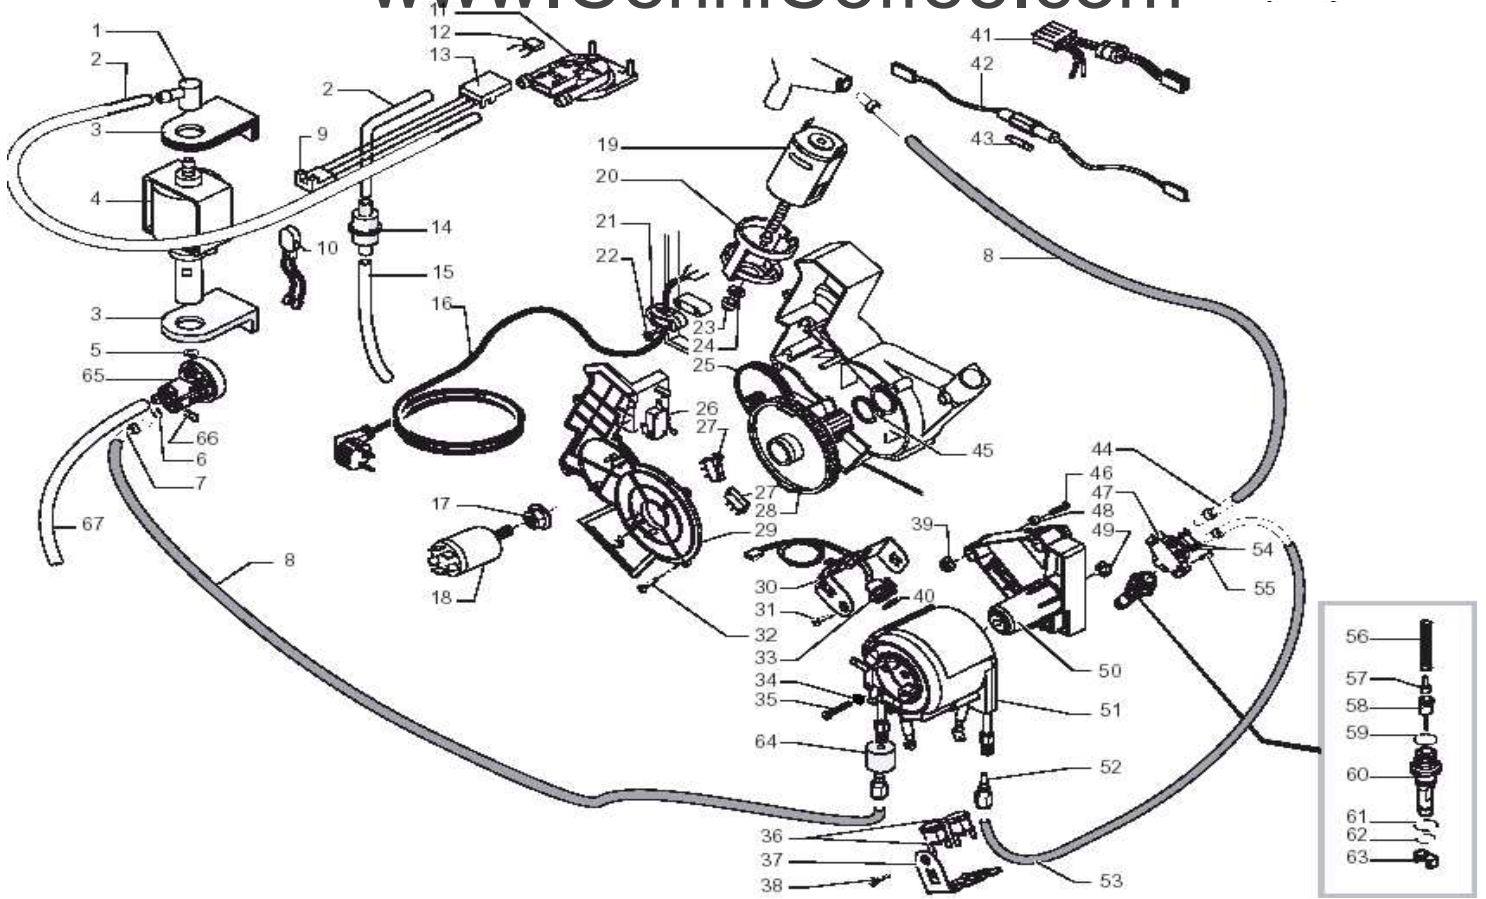

Pos.	Item#	Description	Comments
1	147920150	Fitting 90 Deg	
2	149360200	Tube Silicone, 5X8	matassa in kg
3	149185850	Special Order	
4	187720958	Pump Ulka Pqii 220V	230V
	187720955	Special Order	120 V
	187720954	Special Order	100 V
5	140321961	Or 2031 In Epdm	EPDM
	NM02028	Or 2015 Epdm 75.5/Kw75F	EPDM
7	227874900	Connector Teflon 2x4 L=250mm	
8	149361200	Tube, Silicone,Blk, 7.5x9.3 RI	
9	283542200	Special Order	
10	311.807	Special Order	230V
	289201000	Special Order	100 V - 120 V
11	286473300	Flowmeter Casing, w/sensor,kit	con pos. 12
12		Particolare non disponibile	vedi pos. 11
13	9161018	Fork, Flowmeter Assy, Vspresso	
14	144650300	Special Order	
15	149361100	Special Order	
16	183910450	Special Order	L=1500 mm
	183930250	Special Order	L=1500 mm
	183950150	Special Order	L=1500 mm
	183922060	Special Order	L=1500 mm
	183980550	Special Order	L=1590 mm
17	123453602	Special Order	
18	184651100	Filter V.Digital	230 V
	184651500	Power Filter, Charisma/Vspress	100 V - 120 V
19	286892000	Special Order	con pos. 20,41
20	9121.044	Special Order	
21	148600600	Special Order	
22	129670202	Special Order	ZNP
23	9121.046	Special Order	
24	148380200	Washer, Vspresso, D=5	
25	146000759	Gear 12/90 Brew Drive Motor Vi	
26	NE05042	Microswitch Brew Group Sense V	
27	NE05038	Switch, Brew/Dump, Magic	
28	9121068150	Gear, Brew Drive Motor, Vienna	
29	9161200920	Cover, BrewDrive Motor, Vienna	
30	126838017	Sensor Retaining Clip	
31	129573402	Screw, M4x10, Din 7985	
32	129670202	Special Order	ZNP
33	288582200	Assembled Temp Sensor	
34	128310521	Washer, UNI 8842, A5, SS	
35	129827402	Screw, M5x20, UNI 7687, ZNP	
36	189428200	Thermostat 175 Deg.	
37	126838117	Retaining clip for 2 thermosta	
38	129573402	Screw, M4x10, Din 7985