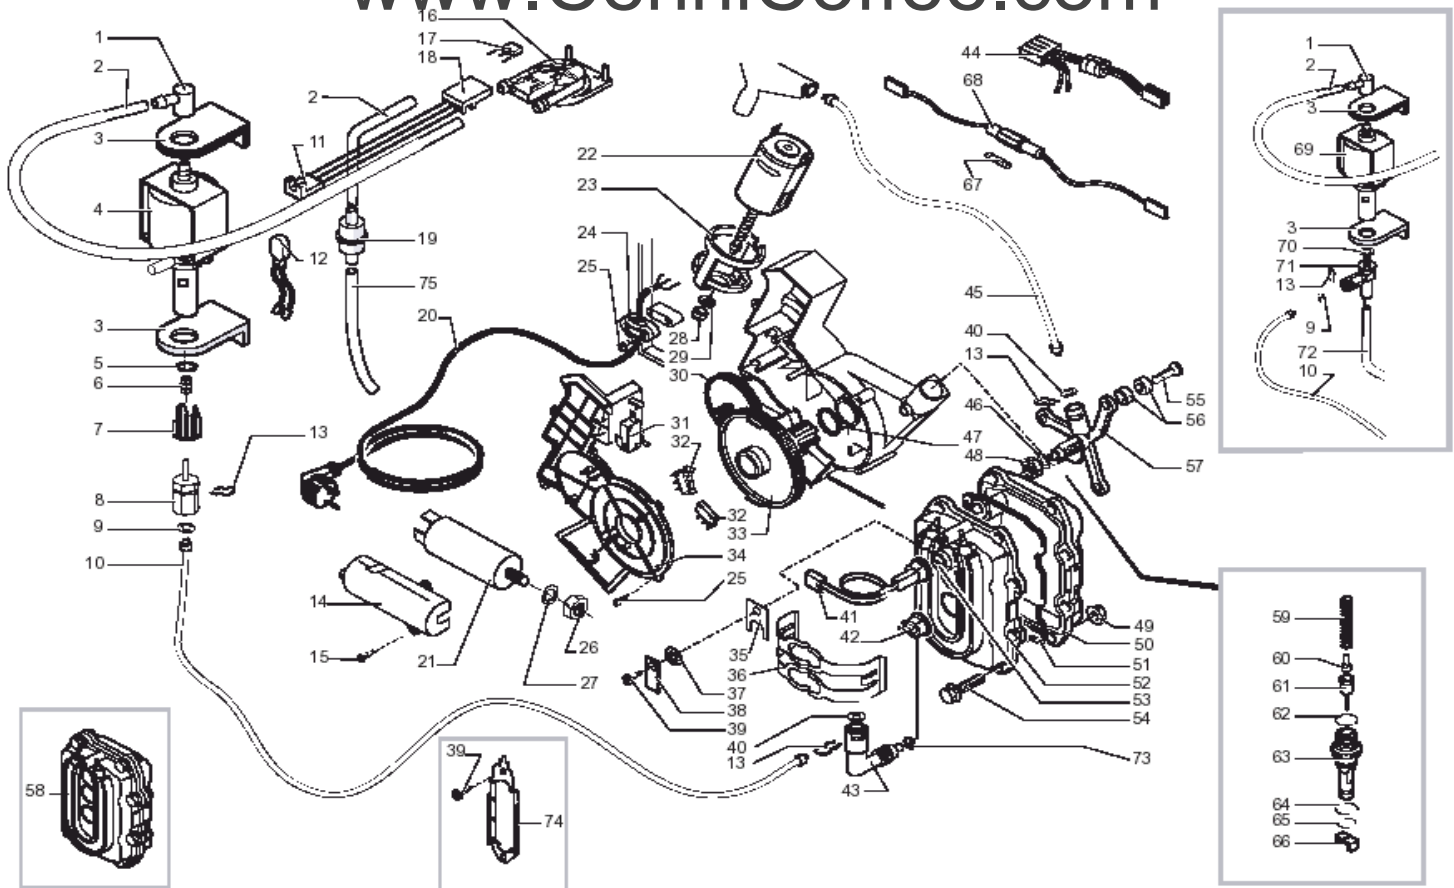

Pos.	Item#	Description	Comments
1	147920150	Fitting 90 Deg	
2	149360200	Tube Silicone, 5X8	matassa in kg
3	149185850	Special Order	
4	9070.037.00A	Special Order	230V
5	NM03.018	Special Order	NBR
6	9071.075	Special Order	
7	9071.071	Special Order	
8	9071.097	Special Order	
9	NM02028	Or 2015 Epdm 75.5/Kw75F	EPDM
10	227872100	Special Order	
11	283542200	Special Order	
12	311.807	Special Order	230V
13	9011144	Clip, Hairpin, Teflon Tube	
14	142851100	Special Order	
15	129660902	Special Order	ZNP
16	286473300	Flowmeter Casing, w/sensor,kit	con part. 17
17		Particolare non disponibile	vedi pos. 16
18	143590200	Cover, Sensor	
19	144650300	Special Order	
20	183910450	Special Order	L=1500 mm
	183930250	Special Order	L=1500 mm
	183950150	Special Order	L=1500 mm
21	184651100	Filter V.Digital	
22	286891358	Special Order	con pos. 23,44
23	147753250	Special Order	
24	148600600	Special Order	
25	129670202	Special Order	ZNP
26	123270202	Special Order	ZNP
27	128310802	Washer, UNI 8842, A8, Galvaniz	ZNP
28	9121.046	Special Order	
29	148380200	Washer, Vspresso, D=5	
30	146000759	Gear 12/90 Brew Drive Motor Vi	
31	NE05042	Microswitch Brew Group Sense V	
32	NE05038	Switch, Brew/Dump, Magic	
33	9121068150	Gear, Brew Drive Motor, Vienna	
34	9161200920	Cover, BrewDrive Motor, Vienna	
35	126836400	Special Order	
36	90111420	Spring Clip Thermostat Vienna	
37	128310504	Washer, UNI, Burnished	Brunita
38	186400600	Special Order	
39	129575403	Special Order	Nik
40	140328059	O-ring, Silicone, 2015	PTFE / FDA
41	286471558	Sensor Kit, M/S 5000 230V	
	286471558	Sensor Kit, M/S 5000 230V	Altri Paesi
42	189428200	Thermostat 175 Deg.	
43	127914020	Elbow 90 Deg Boiler Input Vien	Vedi pos. 22