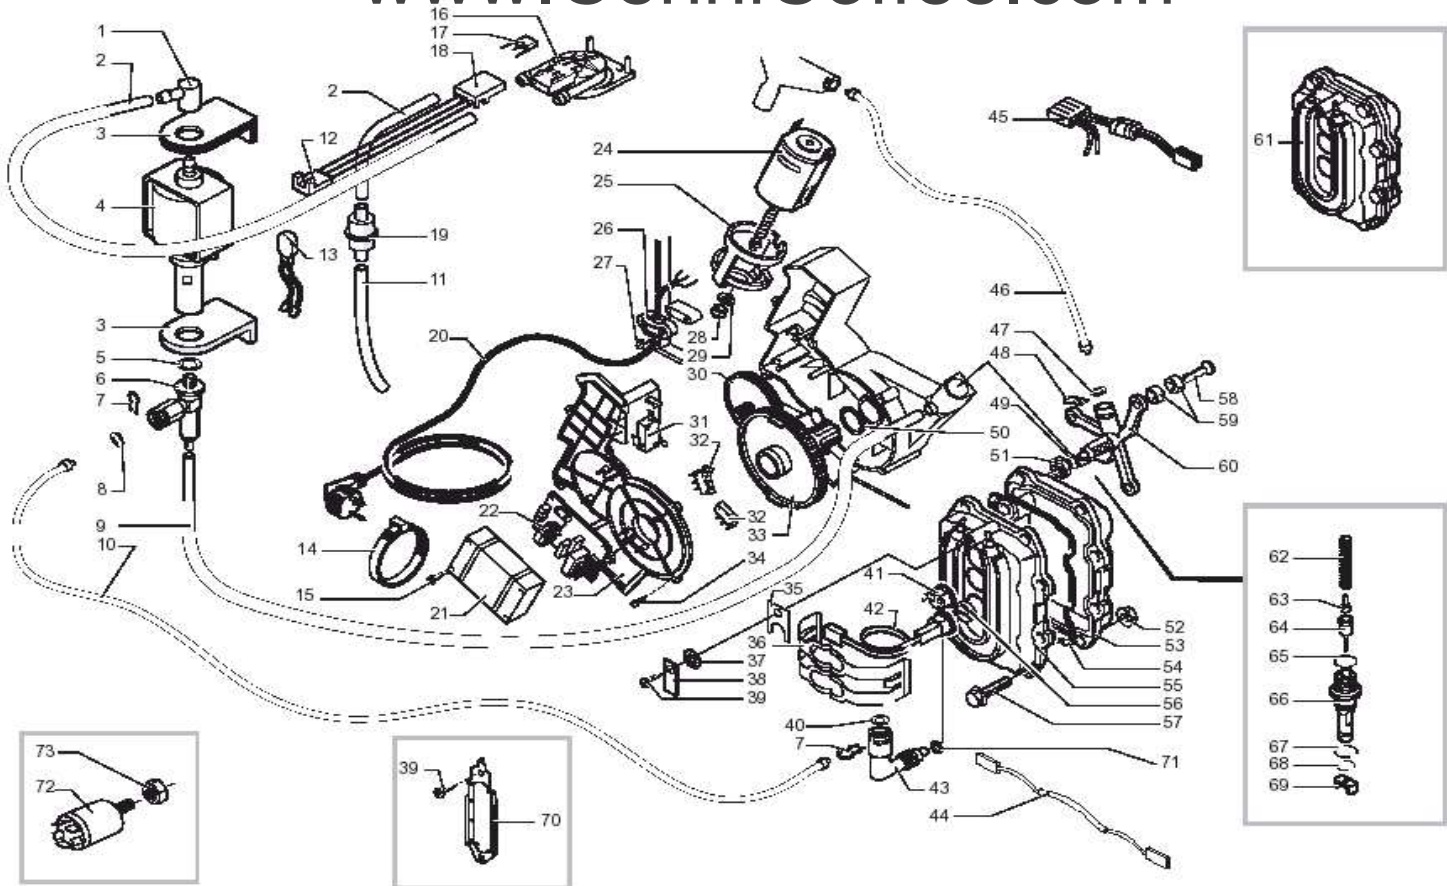

Pos.	Item#	Description	Comments
1	147920150	Fitting 90 Deg	
2	149360200	Tube Silicone, 5X8	matassa in kg
3	149185850	Special Order	
4	187720955	Special Order	120V
5	187720954	Special Order	100V
6	140321961	Or 2031 In Epdm	
7	229451300	Relief Valve Vienna	x pompa ULKA
8	9011144	Clip, Hairpin, Teflon Tube	
9	NM02028	Or 2015 Epdm 75.5/Kw75F	EPDM
10	149360200	Tube Silicone, 5X8	matassa
11	227872100	Special Order	
12	149361100	Special Order	matassa in kg
13	283542200	Special Order	
14	289201000	Special Order	120V
15	144320500	Special Order	
16	129660902	Special Order	ZNP
17	286473300	Flowmeter Casing, w/sensor,kit	con part.17
18		Particolare non diponibile	vedi pos.16
19	143590200	Cover, Sensor	
20	144650300	Special Order	
21	183910450	Special Order	L=1500 mm
22	NE01.026	Special Order	
23	183921350	Special Order	con part. 72
24	183921360	Special Order	con part. 72
25	142844459	Special Order	
26	181563155	Pcb, Power Filter, 120V	120V
27	9161200920	Cover, BrewDrive Motor, Vienna	
28	286891355	Special Order	con pos. 25,45
29	147753250	Special Order	
30	148600600	Special Order	
31	129670202	Special Order	ZNP
32	9121.046	Special Order	
33	148380200	Washer, Vspresso, D=5	
34	146000759	Gear 12/90 Brew Drive Motor Vi	
35	NE05042	Microswitch Brew Group Sense V	
36	NE05038	Switch, Brew/Dump, Magic	
37	9121068150	Gear, Brew Drive Motor, Vienna	
38	129670202	Special Order	
39	126836402	Special Order	
40	901114200	Spring Clip Thermostat Vienna	
41	128310504	Washer, UNI, Burnished	Brunita
42	186400600	Special Order	
43	129575403	Special Order	Nik
44	140328059	O-ring, Silicone, 2015	PTFE / FDA
45	189428200	Thermostat 175 Deg.	
46	286471555	Kit Sensor Vdl Rs	100 V