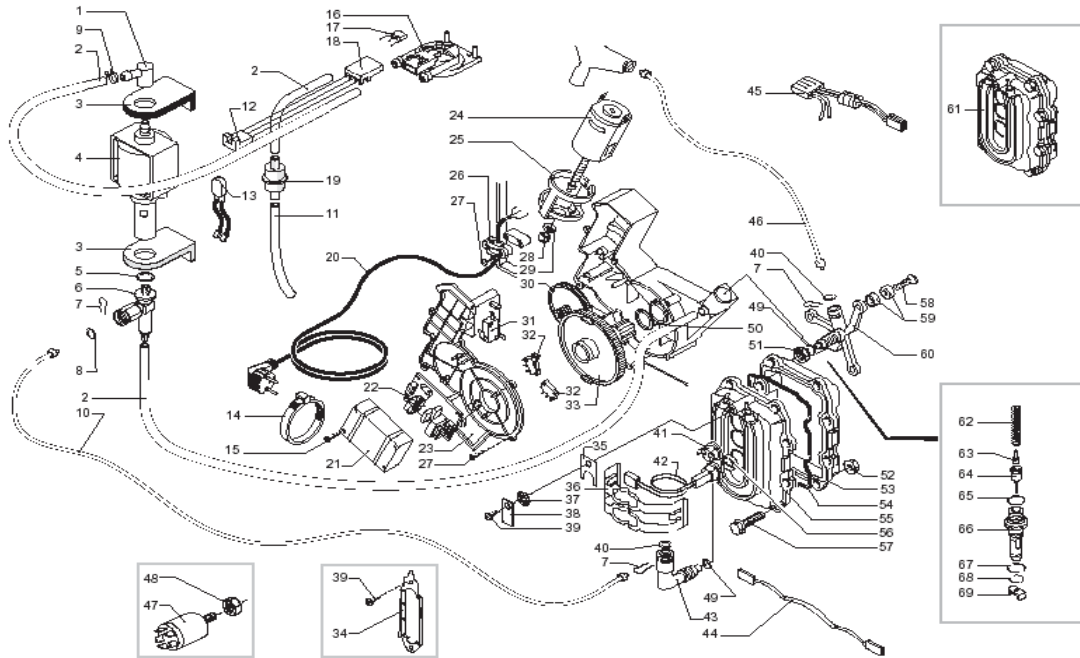

POS	SAECO No.	SUP018M Vienna Plus Anthracite E74019 Rev. 11 Code: 10003177	NOTES	Special Order No.
Yellow = Not Available unless Special Ordered				
40	140328059	O-Ring, Silicone, 2015		
41	189428200	Thermostat, 175o		
42	#N/A	SENSOR KIT FOR CA M/S 5000 V2 120V		286472255
43	127914020	Elbow, 90o, Boiler Input		
44	#N/A	CABLE 1 WIRE SIL.BLUE AWG18 + FUSE		183361062
45	#N/A	PARTICULAR NOT AVAILABLE	SEE PART. N°24	
46	227872000	Tube Assv, Teflon, 2x4, L=440		
47	NE13023	Filter, Power Line, Nsf		
48	#N/A	FLANGE NUT M8 TOOTHED BASE GALV.		123453602
49	140321462	OR 2018 IN SILICONE		
50	91611320	MYLAR WASHER FOR RATIONMOTOR		
51	123390420	NUT 1/8 GAS H=4.5 CH=13 BRASS		
52	123270102	NUT M6 FLANGED TOOTHED BASE GALV		
53	#N/A	PARTICULAR NOT AVAILABLE	SEE PART. N°61	
54	#N/A	BOILER SEAL		9011.129
55	#N/A	PARTICULAR NOT AVAILABLE	SEE PART. N°61	
56	#N/A	ALUM.SPACER FOR PHILIPS SENSOR MAGIC		11004424
57	U046004	Screw, M6 X 26		
58	U044017	Screw, M5x20, Uni 7687		
59	9161206	Screw, Spacers, For Boiler		
60	90111260	Boiler Support, Brass, Vienna		
61	282128455	Boiler, New Compressed, Vienna		
	#N/A	SPARES KIT AN/BOIL+SENS.CAB.M5000/F		286472854
62	9011132	Spring, Boiler Pin		
63	90001067	Plunger, Boiler Valve, SS		
64	227660103	Needle valve, L=20		
65	#N/A	OR METRICO 0080-20 IN SILICONE		140320462
66	9011100	Valve Housing, Boiler, Magic D		
67	NM01064	O-Ring, Silicone, 0090-20, Nsf		
68	NM01066	O-Ring, Silicone, 0050-20, Fda		
69	#N/A	M CURSOR FOR BOILER VALVE IN PLASTIC		9011.099
	#N/A	GEN.TURB.AS.W/O FILTER UNIFIED M5000		289434800