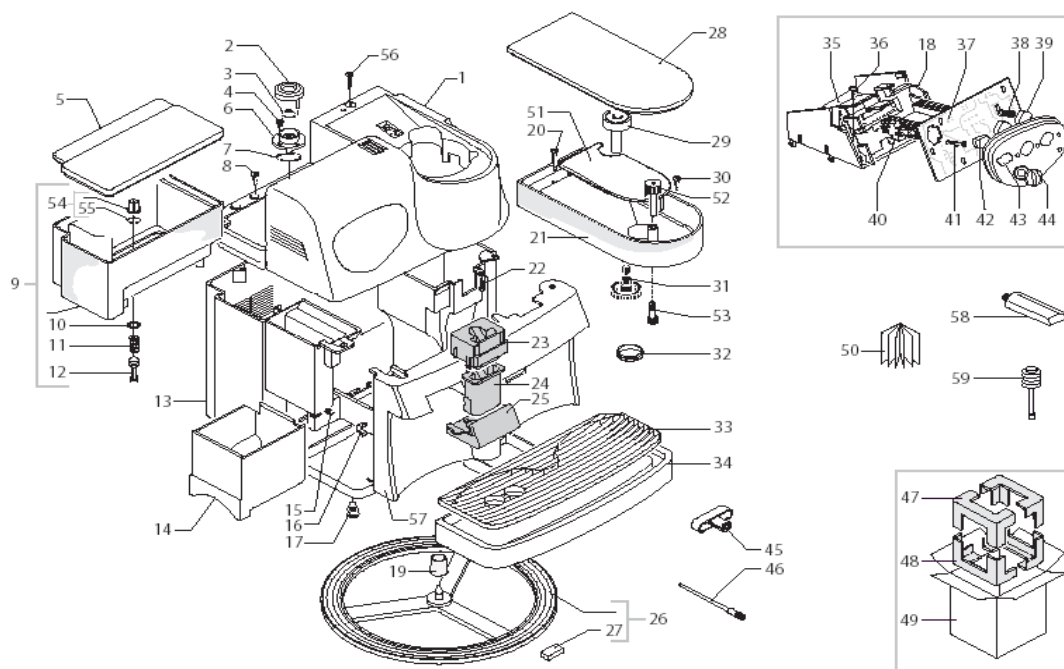

POS	SAECO No.	SUP018M Vienna Plus Anthracite E74019 Rev. 11 Code: 10003177	NOTES	Special Order No.
Yellow = Not Available unless Special Ordered				
48	#N/A	LOWER INSERT POLYST.BOX M5000		175894000
49	#N/A	FLEXOGRAPHATE BOX SPIDEM M5000 TREVI		178512200
	#N/A	FLEX.BOX SAECO M5000 VIA VENEZIA		178503300
	#N/A	FLEXOGRAPH BOX RIVIERA & BAR S 600		178500700
	178505000	Box, Vienna, Presentation		
	178502400	DISCONTINUED, Box, Trevi Super		
	#N/A	FLEXOGRAPHATE BOX SAECO VIENNA PLUS		13000967
	#N/A	FLEXOGRAPHATE BOX SAECO VIENNA PLUS		13001090
50	165934300	DISCONTINUED, Manual, Trevi		
	#N/A	INSTRUCT.MANUAL NEUTRAL SUP018M GB/P		15001915
	#N/A	IN.MANUAL SUP018M SAE VIENNA PL.GB/F/E/P		15001921
	#N/A	INSTR.MANUAL SUP018M SAE VIENNA PL.GB/P		15001922
	#N/A	INSTR.MANUAL SUP018M SAE VIENNA PL.CHN		15001923
51	147755280	Bean Hopper Guard, Vienna		
52	147715659	Adjustment Knob, Doser		
53	146001850	Gear Adjustment, Coffee Doser		
54	90001003	Filter, Water Tank		
55	90001004	O-Ring, Metric, Epdm, 0019-10		
56	#N/A	PANELVIT TCB 3,0X16 DIN 7505 B GAL		U140.009
57	228991641	Door, Vienna Deluxe		
	#N/A	SILVER DOOR M500 S/SCR.SPIDEM TREVI		228991741
	#N/A	SILVER DOOR M5000 S/SCREEN RIVIERA		228991841
	#N/A	DOOR M5000 M.CREAM S/SCR.VIEN.DELU		228991620
	#N/A	DOOR M5000 BLUE S/SCR.SPIDEM MILLE		228992284
	#N/A	DOOR M5000 BLUE S/SCR.SAECO MILLEN		228992384
	#N/A	DOOR M5000 AMAR.S/SCR.SAECO MILLEN		228992390
	#N/A	DOOR M5000 AMAR.S/SCR.SPIDEM MILLE		228992290
	#N/A	DOOR M5000 CHROMED S/SCR.SAECO TRE		228992186
	#N/A	DOOR M5000 CHROM.S/SCR.SAECO EXCLU		228992586
	#N/A	DOOR M5000 CHROM. S/SCR.SAEC.V.VEN		228992686
	#N/A	YELLOW DOOR M5000 S/SCREEN SPID. TREVI		228991721
	#N/A	ANTHR/GREY DOOR M5000 S/SCR.SPID. TREVI		228991708
	#N/A	DOOR M5000 M/BLACK S/SCR.EDITION 2		228993353
	#N/A	DOOR M5000 GREY/7011 S/SC.TR.CHIARA		228994900
	#N/A	DOOR M5000 SILVER S/SCR. SAECO TRE		228992141
	#N/A	DOOR M5000 CHROM. S/SCR.SPIDEM EXC		228992486
	#N/A	MARB/CREAM DOOR M5000 S/SCR.SPID.TREVI		228991720
	228991941	Door, Trevi		
	#N/A	MEZZAN. DOOR M5000 S/SCR.TREVI CHIARA		11012399
	#N/A	MEZZANOTTE DOOR M5000 S/SCR.VIENNA PL		11021725
	#N/A	SILVER DOOR M5000 S/SCR.VIENNA PL.		11022213
58	11005044	Grease, Tube, 5 gram		
59	147700200	Priming Pump, Handheld, 17mm