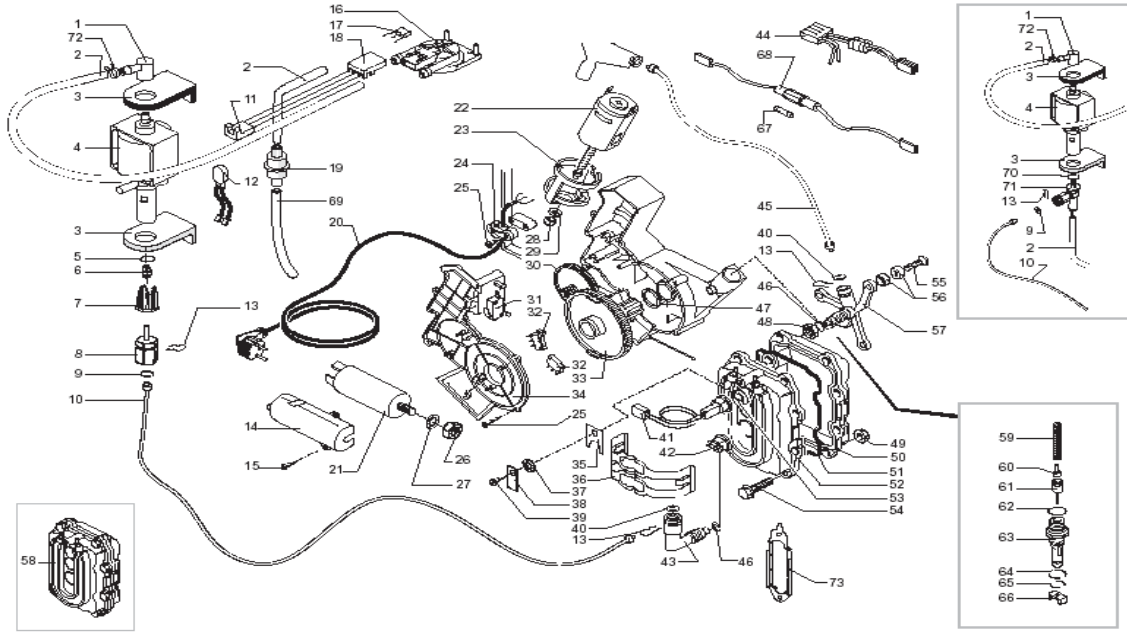

POS	SAECO No.	SUP018M Vienna Plus Anthracite E74019 Rev. 11 Code: 10003177	NOTES	Special Order No.
Yellow = Not Available unless Special Ordered				
38	#N/A	FLAT TABS 6,3 D=5,3 0010487200	UP TO S/N. 994068660	186400600
39	#N/A	SCREW TAPT M5X10 DIN 7500C NICK		129575403
40	140328059	O-Ring, Silicone, 2015		
41	286471558	Sensor Kit, M/S 5000, 230V		
42	189428200	Thermostat, 175o		
43	127914020	Elbow, 90o, Boiler Input		
44	#N/A	PARTICULAR NOT AVAILABLE	SEE PART. N°22	
45	227872000	Tube Assy, Teflon, 2x4, L=440		
46	140321462	O-Ring, Silicone, 2018		
47	91611320	Washer, Brew Drive Motor, Myla		
48	123390420	Nut, 1/8", H=4.5		
49	123270102	Nut, M6, W/Flange		
50	#N/A	PARTICULAR NOT AVAILABLE	SEE PART. N°58	
51	#N/A	BOILER SEAL		9011.129
52	#N/A	PARTICULAR NOT AVAILABLE	SEE PART. N°58	
53	#N/A	ALUM.SPACER FOR PHILIPS SENSOR MAGIC		11004424
54	U046004	Screw, M6 X 26		
55	U044017	Screw, M5x20, Uni 7687		
56	9161206	Screw, Spacers, For Boiler		
57	90111260	Boiler Support, Brass, Vienna		
58	#N/A	SPARES KIT AN/BOIL+SENS.CAB.M5000/F		286472858
	286473058	Boiler, Vienna, 230V		
59	9011132	Spring, Boiler Pin		
60	90001067	Plunger, Boiler Valve, SS		
61	227660103	Needle valve, L=20		
62	#N/A	OR METRICO 0080-20 IN SILICONE		140320462
63	9011100	Valve Housing, Boiler, Magic D		
64	NM01064	O-Ring, Silicone, 0090-20, Nsf		
65	NM01066	O-Ring, Silicone, 0050-20, Fda		
66	#N/A	M CURSOR FOR BOILER VALVE IN PLASTIC		9011.099
67	#N/A	FUSE T6,3 AMP.5X20 RETARDED		327002200
68	#N/A	1 STR+ SIL. CABLE BLUE 510 MM		183003662
69	JS01022	Tube, Silicone, 5X10, 60		
70	140321961	O-Ring, Epdm, 2031		
71	229451300	Relief Valve, Vienna		
72	184320200	Hose Clamp, Water Line, SA's		
73	#N/A	STEEL SPRING RETAIN.3 THE.BOIL. M5	FROM S/N. 994068661	126836517
	#N/A	GEN.TURB.AS.W/O FILTER UNIFIED M5000		289434800