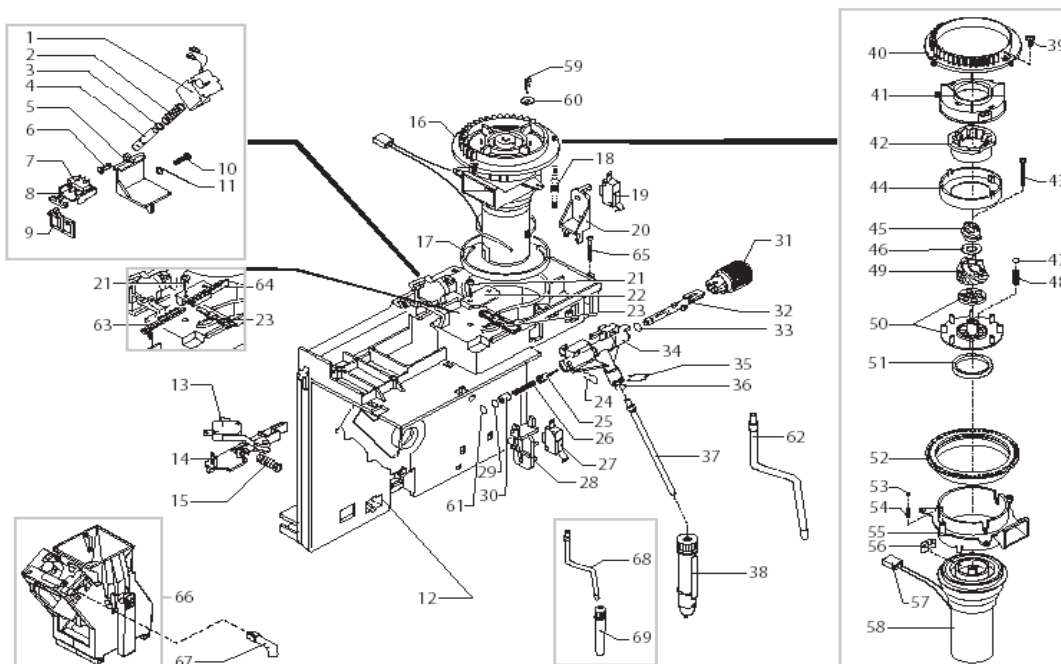

POS	SAECO No.	SUP018M Vienna Plus Anthracite E74019 Rev. 11 Code: 10003177	NOTES	Special Order No.
Yellow = Not Available unless Special Ordered				
37	229380908	ST.STEEL STEAM TUBE L=137,66 S5000 ASSY.		
38	9990002	PANNARELLO AS. BLACK PLASTIC		
	#N/A	PANNARELLO AS. GREY /SPIDEM PLASTI		147430161
	#N/A	PANNAR_ASS.INT.PLASTIC EXT.CHROM.		227430600
39	129511803	SCREW TCB 2,9X6,4 DIN 7981 NICK		
40	148650250	SECTOR GEARGRIND ADJUSTM. KNOB COMBI		
41	149186150	BLACK UPPER GRINDER SUPPORT MAGIC		
42	#N/A	PARTICULAR NOT AVAILABLE	SEE PART. N°49	
43	80001011	TORX SCREW T10 TCB 3,5X40 SX ZNG		
44	142844550	UPPER GRINDER COVER COFF. GRIND. MAGIC		
45	9141030	INCREASE SCREW PIN COFF. GRINDER MAGIC		
46	U201002	PLAIN WASHER 10X16X0,2DIN 988 GAL		
47	NM06002	STAIL STEEL AISI 304 SPHERE D=5,5MM		
48	9141032	STEEL SPRING SPHERS D=5,5 MOTOR MAGIC		
49	226473500	KIT TECNA GRINDERS	WITH PART. N°42	
50	9141044	CONICAL GRIND. SUPP. + RING MAGIC		
51	9141034	FELT RING 40X34X5		
52	9141017	RING NUT FOR GRINDING ADJUSTM. MAGIC		
53	NM06003	STAIL STEEL AISI 304 SPHERE D=3,2MM		
54	#N/A	NEW SPRING SPHERE D=3,2 MOTOR MAGIG		126770117
55	9141043	SHOCK ABS .CONICAL GRINDER SUPP.MAGIC		
56	#N/A	GRINDER MOTOR SUP.BLACK MAGIC		149186350
57	#N/A	2 P.CONN.AS. COFF.GRINDJP1 CA 120V		283542600
58	#N/A	MOTOR AS. NEW MAGIC DE LUXE 120V		286851855
59	129670202	PANE. TCB SCREW 3,5X16 TESTA D=8 Z		
60	U207004	PLAIN WASHER 4,3X16 UNI 6592 GAL		
61	140328161	OR D=3,85 X 1,90 IN EPDM		
62	#N/A	CHROMED STEAM TUBE AS.L=125,88 S5000		229380908
63	#N/A	TOOTHED SLIDE FOR DOSE ADJUST GEAR		148740450
64	147571850	Adj Mount, Doser, V. Digital		
65	#N/A	SCREW PANELVIT TCB 3X38 DIN 7505 ZN		129661502
66	9160027150	Brew Group, Vienna	SEE EXPL. COD. E90050 Page 13	
	#N/A	SEE EXPL. COD. E90050		
	#N/A	NOTE: FOR SINGLE PAR. OF THE OLD GROUP		
	#N/A	COFFEE' GREY		
	#N/A	SEE EXPL.COD.E90023 (MOD. WITHOUT HOLE)	Page 14	225800559
	#N/A	SEE EXPL.COD.E90026 (MOD. WITH HOLE)	Page 15	
67	11006983	Outlet Elbow, Black Vent		
68	#N/A	ST.STEEL STEAM TUBE AS.L=104,88 M5000		11001601
69	227431250	Pannarello Assy, Black