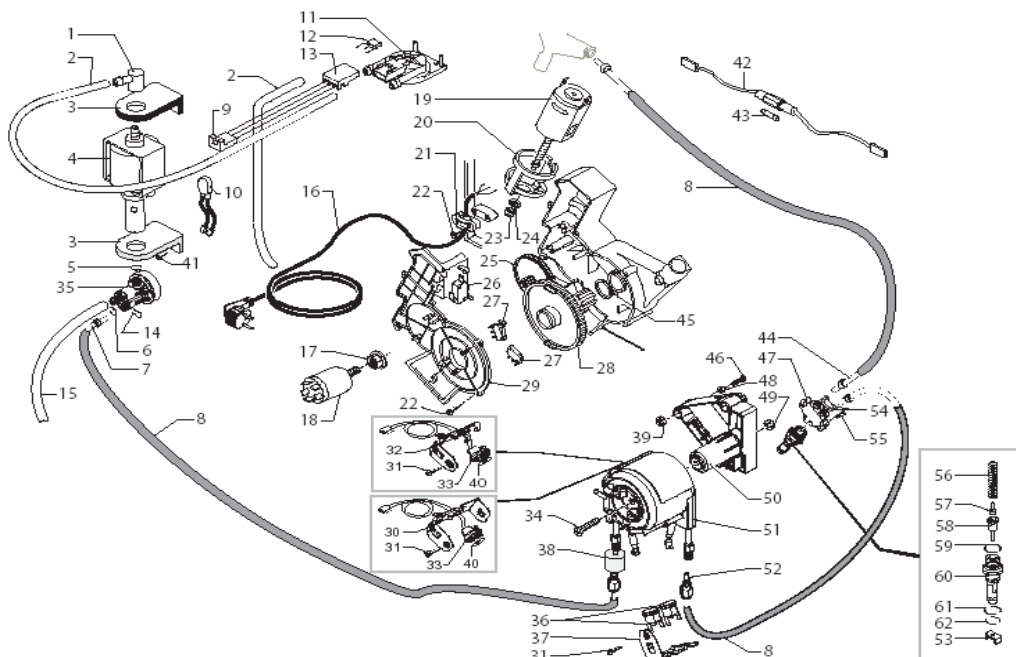

POS	SAECO No.	SUP018M Vienna Plus Anthracite E74019 Rev. 11 Code: 10003177	NOTES	Special Order No.
Yellow = Not Available unless Special Ordered				
34	129932202	Screw, M5x20, Znp, Galvanized	UP TO S/N. 9008SR40104168	
	129932502	Screw, M5X30,UNI,7688,ZNP	FROM S/N. 9008SR40104169	
35	229452100	Compensation/Sfty Valve, Assy		
36	189428200	Thermostat, 175o		
	189428600	Thermostat, 175o, Sirius		
37	126838117	Retaining Clip, 2 Thermostats		
38	90001069	Protection, Folk Spring, D=4		
39	U310003	Nut, Self-lock, M5, UNI 7473	UP TO S/N. 9005SA90278596	
40	145951600	Insulating Disk, D=16 0.4 mm		
41	#N/A	SCREW TCB3,9X9,5 DIN 7981 GALV		129517302
42	#N/A	CABLE 1 WIRE SIL.BLUE AWG18 + FUSE 120V		183361062
43	#N/A	FUSE T15 AMP.DELAYED 120V		184950200
44	#N/A	CONNECTOR AS.TEFLON 2X4 L=480 MM		11002649
45	91611320	Washer, Brew Drive Motor, Myla		
46	U044020	Screw, M5x30, Uni 7688, Znp		
	#N/A	UP TO S/N. 9005SA90278596		
	129932502	GALVANIZDE SELF DRILLING SCREW 5X30	FROM S/N. 9005SA90278597	
47	227900320	Support, Outlet Valve, 2 holes		
48	9161206	Screw, Spacers, For Boiler		
49	123453902	Nut, Self-lock, M5, 8 Din 980	UP TO S/N. 9008SR40104168	
50	#N/A	SPARES KIT SUPPORT BOILER M5000	UP TO S/N. 9005SA90278596	20000203
	149197900	Plastic Support, Boiler	From.S/N.9005SA90278597 UP TO S/N.9008SR40104168	
	#N/A	V2 SUPPORT FOR ALUM.BOILER TYPE M5000	FROM S/N. 9008SR40104169	11011420
51	282058455	Boiler Assy, Cylinder, 120V		
52	227876800	Connector,Teflon,2X4 L=235MM		
53	#N/A	M CURSOR FOR BOILER VALVE IN PLASTIC		9011.099
54	140328059	O-Ring, Silicone, 2015		
55	129910103	Screw, M3,5x15, Hi-Lo		
56	9011132	Spring, Boiler Pin		
57	90001067	Plunger, Boiler Valve, SS		
58	227660103	Needle valve, L=20		
59	140320459	O-Ring,Metric,0080-20,Silicone		
60	9011100	Valve Housing, Boiler, Magic D		
61	NM01064	O-Ring, Silicone, 0090-20, Nsf		
62	NM01066	O-Ring, Silicone, 0050-20, Fda		
	#N/A	ALUM.BOILER 120V AS.WITH RESISTANCE		282132855