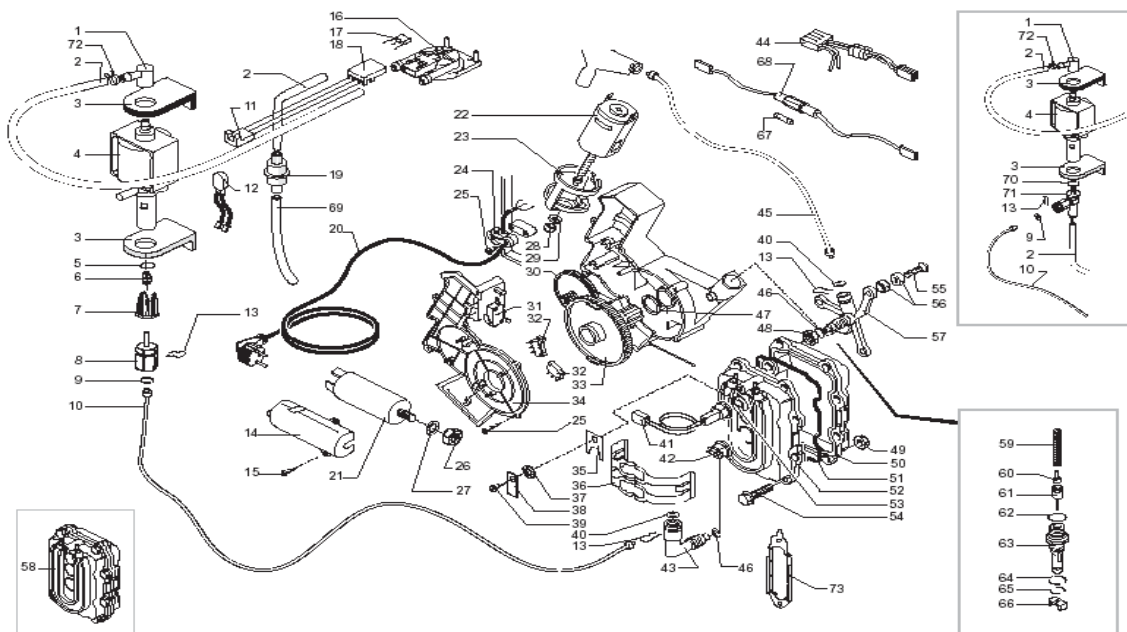

POS	SAECO No.	SUP018M Vienna Plus Anthracite E74019 Rev. 11 Code: 10003177	NOTES	Special Order No.
Yellow = Not Available unless Special Ordered				
1	147920150	Fitting, 90o. Pump Inlet		
2	149360200	Tube, Silicone, D=8x10		
3	80001005	Support, Eaton Pump		
4	#N/A	ULKA PUMP EP5/S GW 230V-50HZ		12000140
5	#N/A	MOLVENO SWITCH DK1WC1E000000		NE03.018
6	#N/A	BICONE IN PLASTIC FOR TUBE D.6		9071.075
7	#N/A	RING NUT FOR TUBE RETAINING D.6		9071.071
8	#N/A	CONNECTOR FOR TUBE D.4		9071.097
9	NM02028	O-Ring, Epdm, 2015		
10	#N/A	TEFLON TUBE 2X4 L=235 MM ASSY		227872100
11	#N/A	3 POLES CONNECTORS TURB.M5000 ASSY.		283542200
12	#N/A	YELLOW HARNESS KLIXON JP 13 2030V		311.807
13	9011144	Clip, Hairpin, Teflon Tube		
14	#N/A	ANTIDISTURB FILTER COVER M5000		142851100
15	#N/A	PANELVIT TCB SCREW 3,5X12 D.7505 Z		129660902
16	286473300	Flowmeter Casing, W/Sensor Kit	WITH PART. N°17	
17	#N/A	PARTICULAR NOT AVAILABLE	SEE PART. N°16	
18	9161018	Fork, Flowmeter Assy, Vspresso		
19	144650300	Filter, In-Line		
20	#N/A	POWER CABLE SCHUKO BLACK L=1500		183910450
	#N/A	POW.CABLE CH BLACK H05+3FAST.L=1500		183930250
	#N/A	P.CABLE ITALY BLACK .H05 + FAST.L=		183950150
	#N/A	POWER CABLE SJT3C USA GREY 3F.L1500		NE01.026
21	184651100	Filter, V.Digital		
22	#N/A	GEN.MOT. FOR RATIOMOTOR M/S 5000 AS.	WITH PA. N°23-44	286891358
23	80001008	Antivibration, Brew Drive Mtr		
24	#N/A	CABLE CLAMP V0 MAGIC ESP COMBI UL		148600600
25	129670202	Screw, M3.5x16, Tcb, D=8		
26	#N/A	NUT M8 LOW UNI 5589 -A-6S GALVANIZED		123270202
27	128310802	DISCONTINUED, Washer, A8, Uni		
28	#N/A	SINTERED BUSH FOR MOTOR		9121.046
29	148380200	Washer, Vspresso, D=5		
30	146000759	Gear, Brew Drive Motor, 12/90		
31	NE05042	Microswitch, Brew Group Sensor		
32	NE05038	Switch, Brew/Dump, Magic		
33	9121068150	Gear, Brew Drive Motor, Vienna		
34	9161200920	Cover, BrewDrive Motor, Vienna		
35	#N/A	PROBE LOCKING SPRING FOR BOIL. M50		126836402
	#N/A	UP TO S/N. 994068660		
36	90111420	DISCONTINUED, Spring Clip, The	UP TO S/N. 994068660	
37	128310504	Washer, A5, Uni 8842, Burnish	UP TO S/N. 994068660