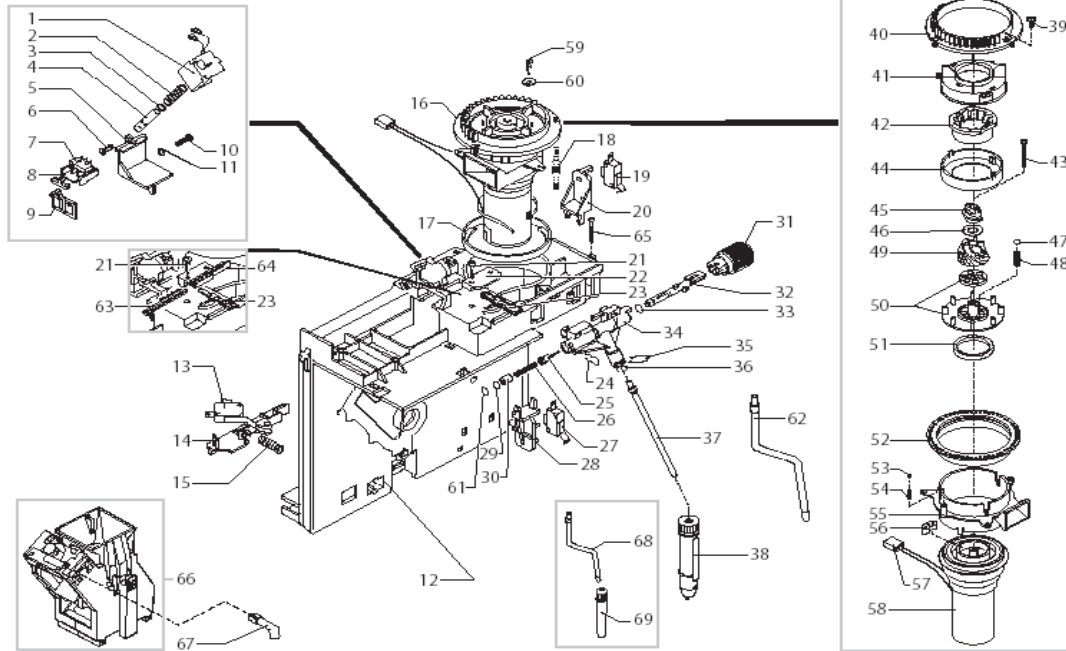

POS	SAECO No.	SUP018M Vienna Plus Anthracite E74019 Rev. 11 Code: 10003177	NOTES	Special Order No.
Yellow = Not Available unless Special Ordered				
1	#N/A	V2 COFFEE DOSER COIL ASS. 120V		283770755
2	80001015	Spring, Doser Door		
3	U701003	C-Clip, Retainer, Vspresso		
4	9161041	Plunger, Solenoid, Vspresso		
5	9161074150	Doser Door, Vienna & Magic		
6	9161076150	Hinge Pin, Doser, Grey, Vspress		
7	NE05017	Microswitch, Doser, Profimat		
8	#N/A	BEAN DOSER MICRO SUPPORT MAGIC		
9	80001027	Coffee, Doser Adjustment		149185959
10	#N/A	SCREW TCB TORX 10 3X12 PLAST.ZN-B		129913902
11	9161048	Hinge Spring, Doser Door, Vspre		
12	#N/A	MOUNTING PLATE ASSEMBL.GREY		9161.249.150
	#N/A	GREY/7016 MOUNTING PLATE M5000 UL ASSY.		11009326
13	186724000	Microswitch, SAIA		
14	9161202150	Switch Support, Dumpbox Drip T		
15	#N/A	SPRING GROUND.MICROSUPP.COMPENSA		9161.221
16	286883755	Grinder Assy, 120V		
17	#N/A	COFFEEGRINDER REINFORCING RING		9141.052
18	90001073	Antivibration, Coffee grinder		
19	NE05043	Microswitch, Dump Box, Water		
20	9161207150	Switch Support, Water Vienna		
21	#N/A	PANELVIT TCB SCREW 3,5X12 D.7505 Z		129660902
22	#N/A	GREY LEVER FIX.PLATE W/O DOSE ADJUSTM.		147571059
23	9161122150	Lever, Vienna Digital		
24	9011144	Clip, Hairpin, Teflon Tube		
25	227660103	Needle valve, L=20		
26	126765317	Spring, Needle Valve, Vienna		
27	#N/A	MICROSWITCH SAIA X3M502K2KAM92AS		186723600
28	9161208150	Support, Door Micro		
29	140328059	O-Ring, Silicone, 2015		
30	#N/A	TEA/BRASS BUSH FOR FAUCET		11009011
31	227720753	Knob, Steam, Trevi		
	#N/A	SPIDEM/GREY STEAM KNOB M5000-SPID. S/SC		227720761
	#N/A	MEZZANOTTE STEAM KNOB M5000-SPID. S/SC		11012339
	#N/A	SILVER STEAM KNOB M5000-SPID.S/SCREEN		11022212
32	91612050	Steam Valve, Plastic		
33	140328561	O-Ring, 4.48 X 1.9, Vienna Dig		
34	9161204G	Steam Valve Body, New Style		
35	126764018	Spring Clip, Steam Tube		
36	140324461	O-Ring, Metric, 0060-20