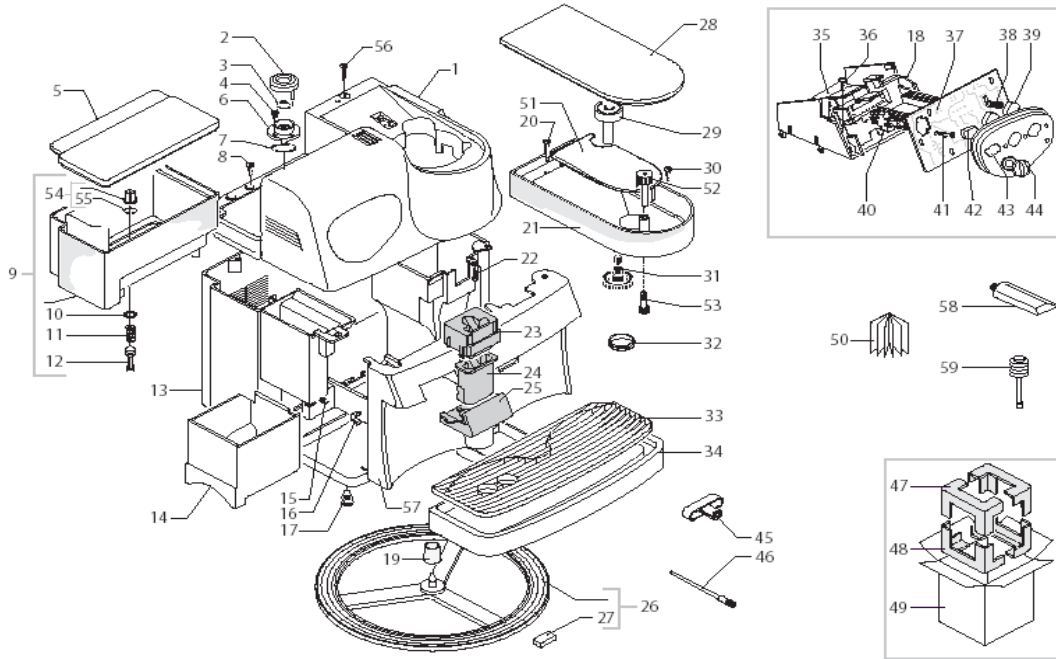

POS	SAECO No.	SUP018M Vienna Plus Anthracite E74019 Rev. 11 Code: 10003177	NOTES	Special Order No.
Yellow = Not Available unless Special Ordered				
34	311005580	Drip Tray, Vienna Deluxe Silve		
	#N/A	AMARANTH DRIP TRAY M5000		0311.005.520.A
	#N/A	CHROMED DRIP TRAY M5000		0311.005.220.A
	#N/A	DRIP TRAY M5000 CHROMED TREVI BLUE DARK		229631288
	#N/A	MEZZANOTTE DRIP TRAY M5000		11012409
35	#N/A	BLACK SUPP. FOR ELECTRONIC CARD M5000		11006299
	#N/A	GREY SUPP. FOR ELECTRONIC CARD M5000		0311.017.150
36	#N/A	PANELVIT TCB SCREW 3,5X12 D.7505 Z		129660902
37	181565555	Pcb, Cpu, Psb, 120V, Old Boile		
37	181554655	Pcb, Cpu, Psb, 120V,New Boiler		
38	#N/A	SPRING FOR FUNCTION BUTTON		9161.220
39	#N/A	MET.BLACK FUNCTION BUTT. M5000-COMTES.		0324.002.380
	#N/A	GREY SPIDEM FUNCT.BUTT. M5000-COMTES		0324.002.620
	#N/A	BLUE/5013 FUNCTION BUTT. M5000-COMTES.		0324.002.730
	#N/A	SILVER FUNCTION BUTTON M5000-COMTES.		0324.002.580
40	186076255	Switch, On/Off, Vienna		
41	129660202	Screw, M3X12, Bean Hopper		
42	324003380	Push Button, On/Off, Black Met		
	324003620	Push Button, On/Off, Grey		
	#N/A	ON/OFF BUTTON M5000-COMT.BLUE/5013		0324.003.730
	#N/A	ON/OFF BUTTON M5000-COMTESSE SILVER		0324.003.580
43	#N/A	GREY/7035 FRONT PAN. M5000-SPID.S/SCRE.		224882300
	#N/A	SILVER FRONT PAN. M5000-SPID.S/SCR.GREY		11006620
	#N/A	MARB/CREAM FRONT PAN. M5000-SPID.S/SCR.		224882320
	#N/A	MET/BLACK FRONT PANEL M5000-SPID.S/SCR.		224882353
	#N/A	TRANSP/BLUE FRONT PAN. M5000-SPID.S/SCR		224882384
	#N/A	AMARANT.FRONT PAN. M5000-SPID.S/SCREEN		224882390
	#N/A	DARK/BLUE FRONT PAN. M5000-SPID.S/SCRE.		224882343
	#N/A	YELLOW FRONT PAN. M5000-SPID.S/SCREEN		224882321
	#N/A	ANTHR/GREY FRONT PAN M5000-SPID.S/SCR.		11006625
	#N/A	GREY/7035 FRONT PAN M5000-SPID.S/SCRE.		11006626
	#N/A	MEZZANOTTE FRON.PAN M5000-SPID.S/SCR.		11012398
	#N/A	MEZZANOTTE FRON.PAN M5000-SPID.S/SCR.		11021379
	224882341	DISCONTINUED, Touch Panel Hous		
	#N/A	SILVER FRONT PAN M5000-SPID.S/SC.BLACK		224882348
44	#N/A	DOSE ADJUSTMENT KNOB M5000 METBLACK		0311.016.380
	#N/A	DOSE ADJUSTM.KNOB M5000 GREY SPIDEM		0311.016.620
	#N/A	DOSE ADJUSTMEN.KNOB M5000 UNPAINTED		0311.016.740
	#N/A	DOSE ADJUSTMENT KNOB M5000 SILVER		0311.016.580
45	90001051	Brew Group Key, Italia		
46	41338	Brush, Cleaning, Metal		
47	#N/A	UPPER INSERT POLYST.BOX M5000-SPID		175895400