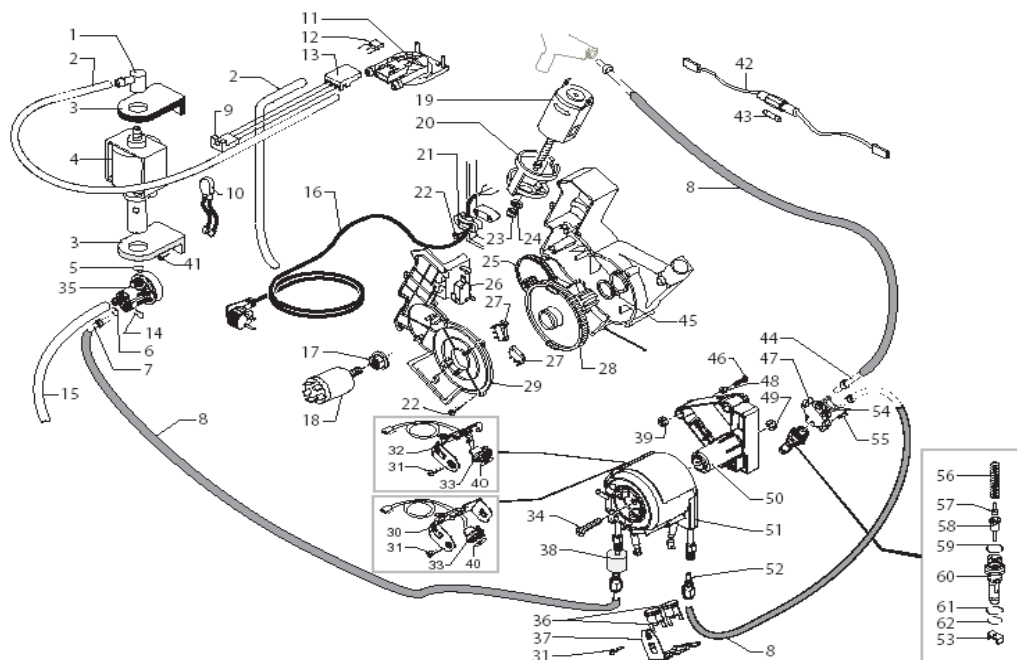

POS	SAECO No.	SUP018M Vienna Plus Anthracite E74019 Rev. 11 Code: 10003177	NOTES	Special Order No.
Yellow = Not Available unless Special Ordered				
1	147920150	Fitting, 90o. Pump Inlet		
2	149360200	Tube, Silicone, D=8x10		
3	80001005	Support, Eaton Pump		
4	12000131	Pump, Ulka, 120V, 60Hz, EAP5/S		
5	140321961	O-Ring, Epdm, 2031		
6	NM02028	O-Ring, Epdm, 2015		
7	227874900	Connector, Teflon, 2x4 L=250mm		
8	149361200	Tube, Silicone, Blk, 7.5x9.3		
9	#N/A	3 POLES CONNECTORS TURB.M5000 ASSY.		283542200
10	#N/A	THERMAL PROTECT 120°C CABLE.125/3 100-120V		289201000
11	286473300	Flowmeter Casing, W/Sensor Kit	WITH PART. N°12	
12	#N/A	PARTICULAR NOT AVAILABLE	SEE PART. N°11	
13	9161018	Fork, Flowmeter Assy, Vspresso		
14	9011144	Clip, Hairpin, Teflon Tube		
15	JS01022	Tube, Silicone, 5X10, 60		
16	#N/A	POWER CABLE SCHUKO BLACK L=1500		183910450
	#N/A	POW. CABLE CH BLACK H05+3FAST.L=1500		183930250
	#N/A	P.CABLE ITALY BLACK _H05 + FAST.L=		183950150
	#N/A	POWER CABLE SJT3C USA GREY 5F.L1590		183922060
	#N/A	BLACK POW. CABLE AUSTR.H05+FAST.L=1500		183940250
	#N/A	POWER CABLE SJT3C USA GREY 3F.L1500		NE01.026
	#N/A	POWER CABLE JAPPON VCTF BLACK L=1590		183980550
	#N/A	BLACK POWER CABLE RVV 3X1 CHINA L=1590		183990950
	#N/A	GREY POWER CABLE TAIWAN HVCTF L=1440		11002892
	#N/A	GREY POWER CABLE BRAZIL 5F.L=1590		11003361
	#N/A	POWER CABLE SJT3C USA BLACK 5F.L=1590		11000706
17	#N/A	FLANGE NUT M8 TOOTHED BASE GALV.		123453602
18	184651500	Power Filter, Charisma/Vspress		
	#N/A	LOCKING SCREW ANTIDISTURB FILTER 16A		12001353
19	#N/A	MOTOR FOR RATIONMOTOR ASSY.		11003037
20	80001008	Antivibration, Brew Drive Mtr		
21	#N/A	CABLE CLAMP V0 MAGIC ESP COMBI UL		148600600
22	129670202	Screw, M3.5x16, Tcb, D=8		
23	#N/A	SINTERED BUSH FOR MOTOR		9121.046
24	148380200	Washer, Vspresso, D=5		
25	146000759	Gear, Brew Drive Motor, 12/90		
26	NE05042	Microswitch, Brew Group Sensor		
27	NE05038	Switch, Brew/Dump, Magic		
28	9121068150	Gear, Brew Drive Motor, Vienna		
29	9161200920	Cover, BrewDrive Motor, Vienna		
30	126838017	Retaining Clip, Sensor	UP TO S/N. 9004SA40074124	
31	129573202	Screw, M4x8, Uni 8112, Tcb		
32	126838217	Spring, Fixing sensor	FROM S/N. 9004SA40074125	
33	288582200	Temperature Sensor, Assembly