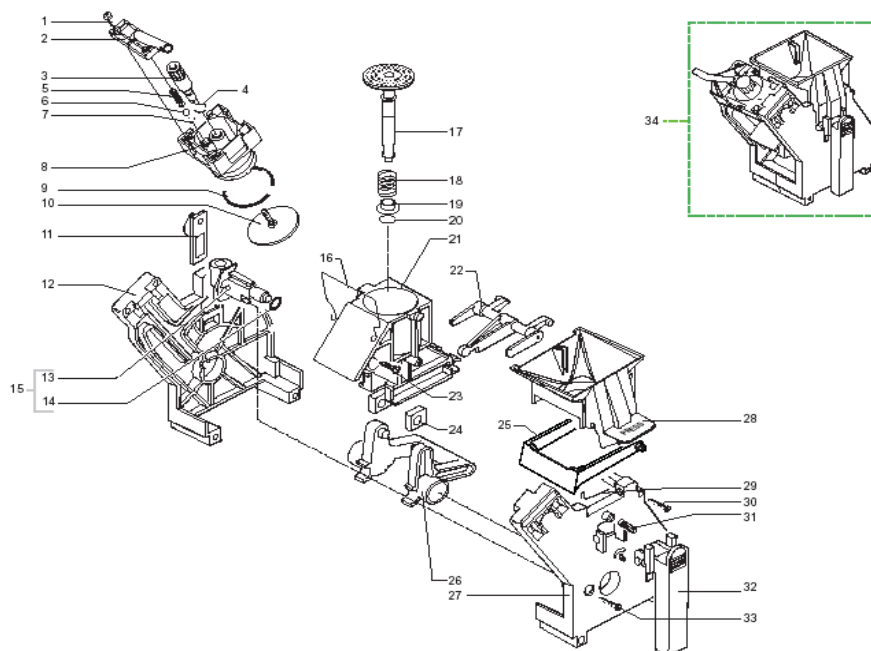

POS	SAECO No.	Brew Group M5000 New E90050 Rev. 02 Code: 11004181	NOTES	Special Order No.
Yellow = Not Available unless Special Ordered				
1	U140019	Screw, M3x16, Din 7505, Tcb		
2	#N/A	BLACK COFFEE OUTLET SLEEVE		11003790
3	227470150	Thumbscrew,Short Blk,New style	WITH PART. N°04	
4	NM02006	O-Ring, Epdm, R5, Thumbscrew		
5	9161222	Spring, Brew Group		
6	9991168	Seat, Glass, Brew Group, Magic		
7	NM02013	O-Ring, Epdm, 0080-15, Brew Gr		
8	#N/A	BLACK COUNTERPISTON FOR COFFEE UNIT		11003796
9	NM01044	O-Ring, Silicone, 0320-40		
10	11001458	Filter Screen, Brew Group,		
11	9161067150	Tab, Brew Group Switch, Magic		
12	#N/A	BLACK REAR PLATE FOR UNIT		11003792
13	#N/A	WATER INLET SLEEVE BLACK		9161.064.050
14	NM02007	O-Ring, Epdm, 2025		
15	20000440	Spare Sleeve Unit, Black		
16	11001556	Bale, Brew Group, Smart		
17	9161306150	Piston Assy, Grey		
18	#N/A	SPRING FOR PISTON		9161.198
19	#N/A	BUSH FOR PISTON NEUTRAL		9161.191
20	NM02018	O-Ring, Epdm, 0090-25, Orm		
21	#N/A	COFF.CONT.WITH BEAR FOR BREW UNIT P124	WITH PART. N°20	11003075
22	9161065150	Connector Rod, Brew Group		
23	#N/A	SCREW TCB TORX 10 3,5X14 PLAST.SS		129912521
24	#N/A	DRILLED BLACK BLOCK FOR UNIT		9161.094.050
25	9161094150	Drilled Black For Unit Grey		
26	#N/A	ELBOW SHAFT FOR UNIT BLACK		9161.066.050
27	#N/A	BLACK FRONT PLATE FOR UNIT		11003793
28	#N/A	BLACK HOPPER FOR PRESS UNIT		11003795
29	#N/A	SPRING FOR UNIT SCRAPER		9161.046
30	#N/A	SCREW TCB TORX 10 3,5X20 PLAST.SS		12000897
31	9161045	Spring, Chute, Brew Group		
32	9161069150	Handle, Brew Group, Magic		
33	#N/A	SCREW TCB TORX 10 3X25 PLAST.SS		12000550
34	9160027150	Brew Group, Vienna