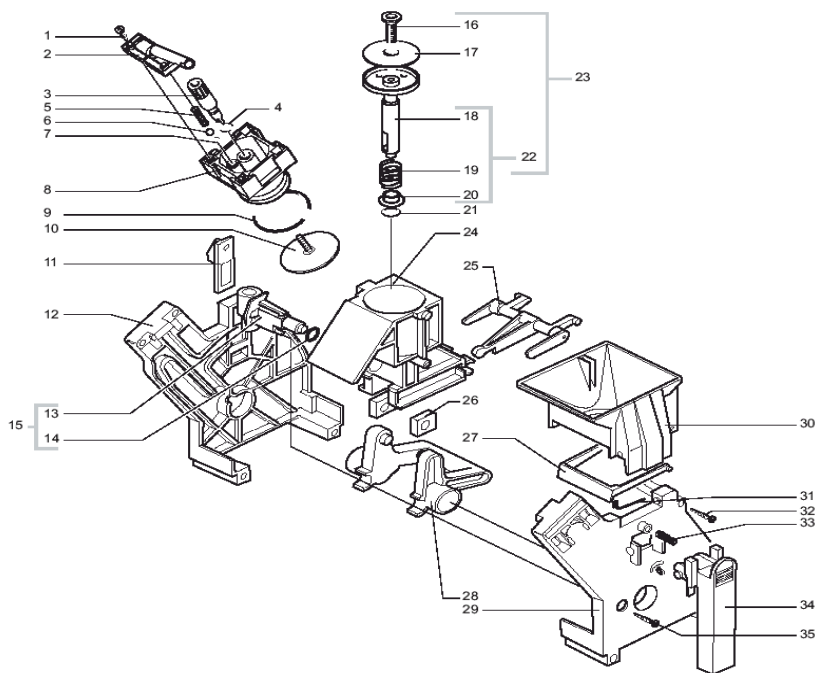

POS	SAECO No.	Brew Group Old Gray M5000 with hole E90026 Rev.03 Cod:225800559	NOTES	Special Order No.
Yellow = Not Available unless Special Ordered				
1	U140019	Screw, M3x16, Din 7505, Tcb		
2	311024150	Outlet Flange, Brew Group, Vie		
3	#N/A	PIN GREY ASS.FOR PERCOLATOR		227470159
4	NM02006	O-Ring, Epdm, R5, Thumbscrew		
5	9161222	Spring, Brew Group		
6	9991168	Seat, Glass, Brew Group, Magic		
7	NM02013	O-Ring, Epdm, 0080-15, Brew Gr		
8	9161193150	Piston, Tamp, Brew Group, Mag		
9	NM01044	O-Ring, Silicone, 0320-40		
10	9161212	Filter Screen, Upper, 35.8 Mag		
11	#N/A	BLACK PLATE FOR UNIT COFFE COUPLING		147572550
12	#N/A	GREY REAR PLATE FOR UNIT		9161.070.150
13	9161064150	Coupling, Water Inlet, Brew Gr		
14	NM02007	O-Ring, Epdm, 2025		
15	#N/A	SPARE SLEEVE UNIT GREY		
16	U044012	Screw, M3x14, Uni 7687		0301.R04.150
17	9161167	Filter Screen, Lower, 35.8 Dia		
18	#N/A	NEW PISTON WITH INSERT BLACK		9161.211.050
19	#N/A	SPRING FOR PISTON		9161.198
20	#N/A	BUSH FOR PISTON NEUTRAL		9161.191
21	NM02018	O-Ring, Epdm, 0090-25, Orm		
22	9161210150	Piston, Brew Group, Magic		
23	#N/A	SPARE PISTON UNIT NEW BLACK		0301.R16.050
24	#N/A	COMPLETE CONTAINER FOR UNIT GREY		9161.195.150
25	#N/A	Connector Rod, Brew Group		9161.065.150
26	#N/A	DRILLED BLACK BLOCK FOR UNIT		9161.094.050
27	#N/A	GREY SCRAPER FOR COFFEE UNIT		9161.060.150
28	#N/A	ELBOW SHAFT FOR UNIT GREY		9161.066.150
29	#N/A	GREY FRONT PLATE FOR UNIT		9161.071.150
30	#N/A	GREY HOPPER FOR PRESS UNIT		9161.123.150
31	#N/A	SPRING FOR UNIT SCRAPER		9161.046
32	#N/A	SS.SCREW AUT.TCB 3,5X19 DIN 7981 C		U109.026
33	9161045	Spring, Chute, Brew Group		
34	#N/A	Handle, Brew Group, Magic		9161.069.150
35	#N/A	SS.SCREW AUT.TCB 2,9X19 DIN 7981 C		U109.027
37	311023150 11006983	Outlet Elbow, Gray, Vent Outlet Elbow, Black vent