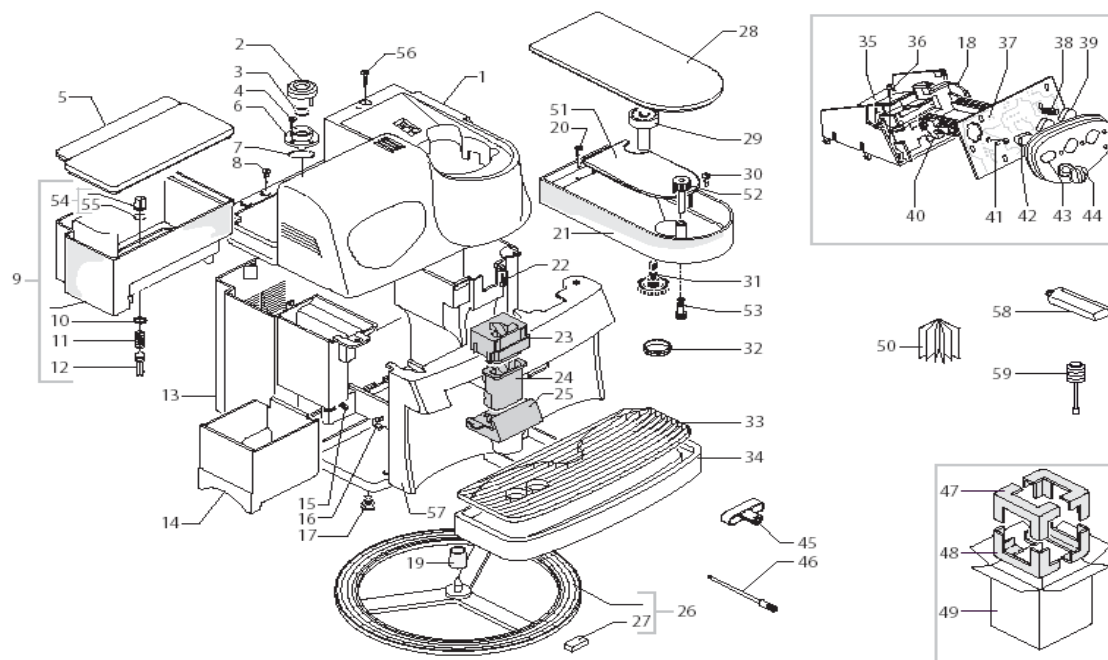

POS	SAECO No.	SUP018M Vienna Plus Anthracite E74019 Rev. 11 Code: 10003177	NOTES	Special Order No.
<b>Yellow = Not Available unless Special Ordered</b>				
1	#N/A	SILVER COVER M5000-SPIDEM		11006447
	#N/A	SILVER COVER M5000-SPIDEM S/SCR.VIENNA		11006586
	#N/A	MARB/CREAM COVER M5000-SPIDEM		142851220
	#N/A	DARK/BLUE COVER M5000-SPID.		11006446
	#N/A	BLUE COVER M5000-SPIDEM		222820184
	#N/A	AMARANTH COVER M5000-SPIDEM		222820190
	#N/A	YELLOW COVER M5000-SPIDEM		142851221
	#N/A	ANTRACITHE/GREY COVER M5000-SPIDEM		11006445
	#N/A	METAL BLACK COVER M5000-SPIDEM		142851253
	#N/A	GREY/7035 COVER M5000-SPIDEM		142851200
	#N/A	MEZZANOTTE COVER M5000-SPIDEM		11012405
	#N/A	MEZZANOTTE COVER M5000-SPID.		11021722
	#N/A	GREY/7035 COVER M5000-SPID.		142851200
	222820141	Cover, Trevi		
2	701031150	Cover, Wtr Tnk Valve, Inlet		
3	145842900	Gasket, Water Tank		
4	#N/A	SCREW TSP3,5X9,5 DIN 7982 SS		129535721
5	311008380	Lid, Water, Vienna Black		
	#N/A	SPIDEM/GREY WATER CONTAIN.LID M5000		0311.008.620
	#N/A	BLUE/5013 WATER CONTAINER LID M5000		0311.008.730
	311008580	Lid, Water, Silver		
	#N/A	AMARANTH WATER CONTAINER LID M5000		0311.008.520.A
	#N/A	DARK/BLUE WATER CONTAINER LID M5000		0311.008.730.A
	#N/A	MEZZANOTTE WATER CONTAINER LID M5000		11012394
6	701014150	Flange, Water Tank Valve		
7	90001054	Seal, Valve Container		
8	U143007	Screw, M2,9x19, Torx		
9	0311A05230	Water Tank, Vienna and Villa		
	#N/A	WATER CONTAINER AS.M5000 TRANS/GREY	SPIDEM TREVI JAP	222694080
10	NM01032	O-Ring, Rubber, 0060-30, Orm		
11	90001006	Spring, Water Tank Valve		
12	90001007	Piston, Water Tank Valve		
13	#N/A	GREY/3557 CASING M5000 + FEET ASSY.	WITH PA.№15-17-19	0311.A03.670
	0311A03580	Housing Assembly, W/Feet	WITH PA.№15-17-19	
	#N/A	MARB./CREAM CASING M5000 + FEET ASSY.	WITH PA.№15-17-19	0311.A03.600
	#N/A	AMARANTH CASING M5000 + FEET ASSY.	WITH PA.№15-17-19	0311.A03.520.A
	#N/A	DARK BLUE CASING M5000 + FEET ASSY.	WITH PA.№15-17-19	0311.A03.730.A
	#N/A	YELLOW CASING M5000 + FEET ASSY.	WITH PA.№15-17-19	0311.A03.270.A
	#N/A	ANTR/GREY CASING M5000 + FEET ASSY.	WITH PA.№15-17-19	0311.A03.110.A
	#N/A	MEZZANOTTE CASING M5000 + FEET ASSY.	WITH PA.№15-17-19	11012393
	#N/A	UNPAINTED CASING M5000 + FEET ASSY.	WITH PA.№15-17-19	11003887
14	311004580	Dump Box, Vienna Deluxe, Silv		
	#N/A	MARB./CREAM GROUNDS CONTAINER M5000		0311.004.600
	#N/A	GREY/3557 GROUNDS CONTAINER M5000		0311.004.670
	#N/A	DARK/BLUE GROUNDS CONTAINER M5000		0311.004.730.A