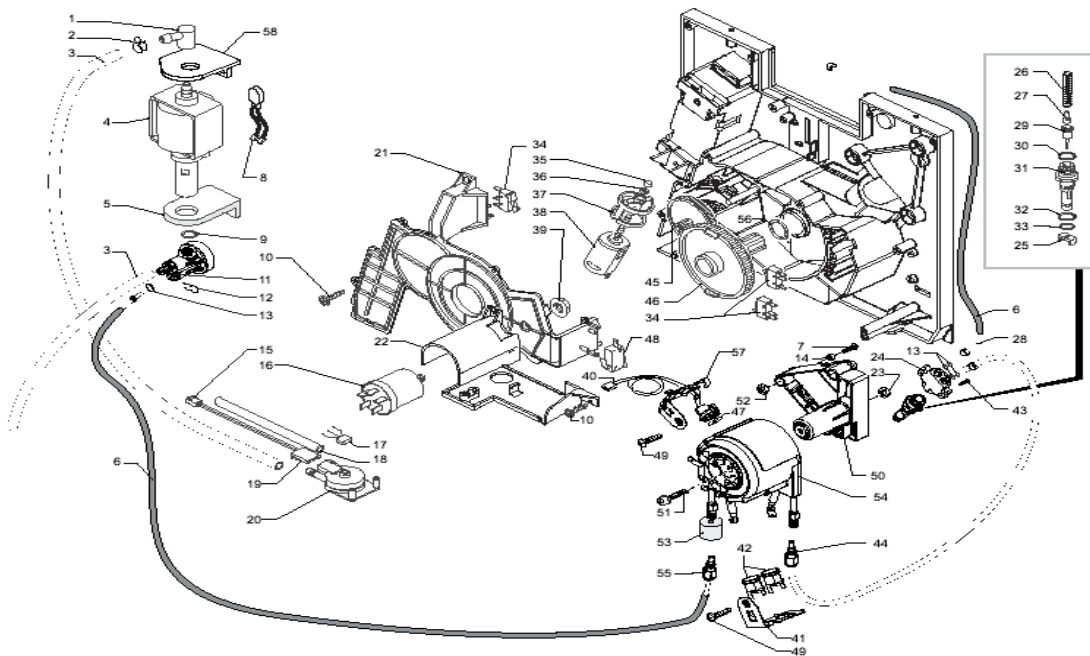

POS	SAECO No.	SUP021YE Incanto Easy Blk E74084 Rev. 02 Code: 10000040	NOTES	Special Order No.
Yellow = Not Available unless Special Ordered				
38	286892600	Brew Drive Motor, Assy		
39	#N/A	DADO M8 FLANGIATO BASE DENTELLATA		123453602
40	288582200	Temperature Sensor, Assembly		
41	126838117	Retaining Clip, 2 Thermostats		
42	189428600	Thermostat, 175o, 120V, Sirius		
43	129910103	Screw, M3.5x15, Hi-Lo		
44	227876800	Connector, Teflon, 2X4 L=235MM		
45	146000759	Gear, Brew Drive Motor, 12/90		
46	9121069	Gear, 108 Tooth, Brew Drive		
47	145951600	Insulating Disk, D=16 0.4 mm		
48	90001059	Microswitch, Sala, X3M5		
49	129573202	Screw, M4x8, Uni 8112, Tcb		
50	#N/A	KIT RIC. SUPPORTO CALDIA TUBOLARE SMART	Up to S/N 9005SA40226768	20000204
	149197700	Support, Boiler, SS	From S/N9005SA40226769	
51	129932202	Screw, M5x20, Znp, Galvanized		
52	U310003	Nut, Self-lock, M5, UNI 7473	Up to S/N 9005SA40226768	
53	90001069	Protection, Folk Spring, D=4		
54	282058455	Boiler Assy, Cylinder120V-275W		282058854
	#N/A	ASS. CALDAIA AL. TUBOL. V2 C/RES. SUPPL.		
55	227874900	ASS. RAC. TEFLON+DADO+PROT. 2X4 L=250MM		
56	91611320	RONDELLA MYLAR X MOTORIDUTTORE		
57	126838217	MOLLA FERMA SENSORE C/GANCI LATERALI		
58	#N/A	SUPPORTO POMPA FORO 13,2 ROSSO EATON MAG.		149205710
	#N/A	ASS. GEN. CALDAIA AL. TUB. SMART EASY 120V		282136455
		CON PART. N° 13-23-24-25-26-27-28-29-30-31-32-33 40-41-42-43-44-47-49-50-51-52-53-54-55-57