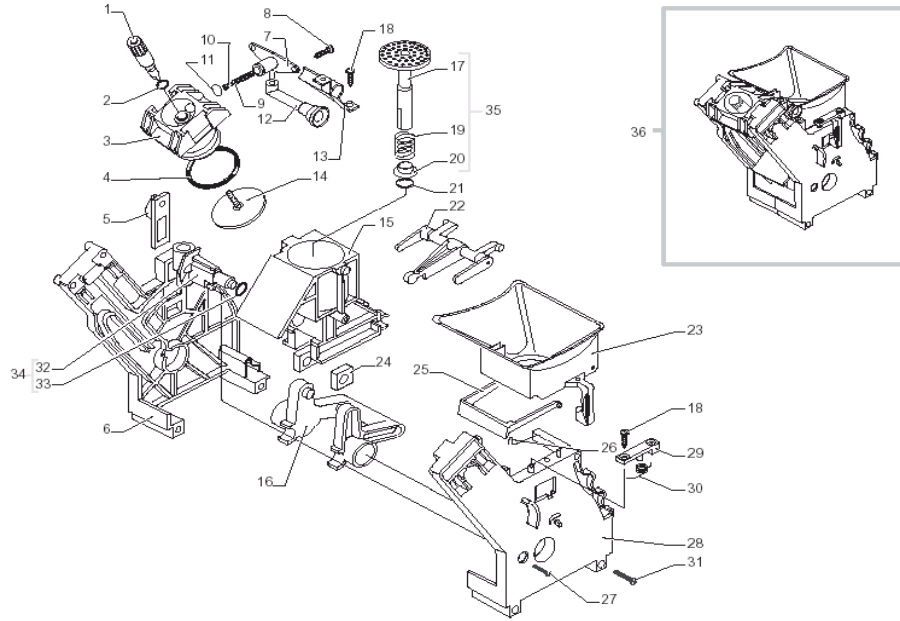

POS	SAECO No.	Brew Group E90029 Rev. 04 Code: 11004183	NOTES	Special Order No.
Yellow = Not Available unless Special Ordered				
1	#N/A	PIN GREY ASS.FOR PERCOLATOR		227470159
	227470150	Thumbscrew.Short Blk,New style		
2	NM02006	O-Ring, Epdm, R5, Thumbscrew		
3	9161369150	Brew Group Piston head, Smart		
4	NM01044	O-Ring, Silicone, 0320-40		
5	#N/A	COUPLING PLATE BREW UNIT SMART		9161.373.150
6	#N/A	GREY REAR PLATE FOR BREW UNIT SMART		9161.375.150
7	9161377150	Bracket, Valve Stem, Smart		
8	#N/A	HI-LO TC SCREW 3X10 STEEL		129910921
9	126771918	Spring, Check Valve		
10	149452700	Ball, Check valve		
11	140328761	O-ring, Metric 0060-15		
12	9161372	Brewing Pipe, Silicone, Black		
13	#N/A	BREWING PIPE LOCK BREW UNIT SMART		9161.371.150
14	9161212	Filter Screen, Upper, 35.8 Maq		
	#N/A	SHINE PERCOL.D=35.8 276HOL.W/SCREW M3x20		11009162
15	#N/A	COMPLETE CONTAINER FOR UNIT GREY		9161.195.150
16	#N/A	ELBOW SHAFT GREY FOR MAGIC UNIT		322003859
	#N/A	ELBOW SHAFT FOR UNIT GREY		9161.066.150
17	9161306150	Piston Assy, Grey		
18	#N/A	SCREW AUT.TCB 2,9X9,5 DIN 7981 C		U109.028
19	#N/A	SPRING FOR PISTON		9161.198
20	#N/A	BUSH FOR PISTON NEUTRAL		9161.191
21	NM02018	O-Ring, Epdm, 0090-25, Orm		
22	9161065150	Connector Rod, Brew Group		
23	#N/A	GREY HOPPER DOSER BREW UNIT SMART/V2		149261159
24	#N/A	DRILLED BLACK BLOCK FOR UNIT		9161.094.050
25	#N/A	SCRAPER FOR MAGIC BREW UNIT		322004059
	#N/A	GREY SCRAPER FOR COFFEE UNIT		9161.060.150
26	#N/A	SPRING FOR SCRAPER UNIT MAGIC		126834518
	#N/A	SPRING FOR UNIT SCRAPER		9161.046
27	#N/A	SS.SCREW AUT.TCB 2,9X19 DIN 7981 C		U109.027
28	#N/A	GREY FRONT PLATE FOR BREW UNIT SMART		9161.376.150
29	#N/A	GREY HOPPER BLOCKING PLATE UNIT SMART		9161.374.150
30	#N/A	SPRING HOPPER SMART GROUP		9161.378
31	#N/A	SS.SCREW AUT.TCB 3,5X19 DIN 7981 C		U109.026
32	#N/A	WATER INLET SLEEVE GREY MAGIC UNIT		322003659
	9161064150	Coupling, Water Inlet, Brew Gr		
33	NM02007	O-Ring, Epdm, 2025		
34	#N/A	SPARE SLEEVE UNIT GREY		0301.R04.150
35	9161343150	Piston Assv, Brew Group		
36	#N/A	GREY BREW UNIT SMART		9160.070.150
	225801559	Brew Group, Vspresso, Blk