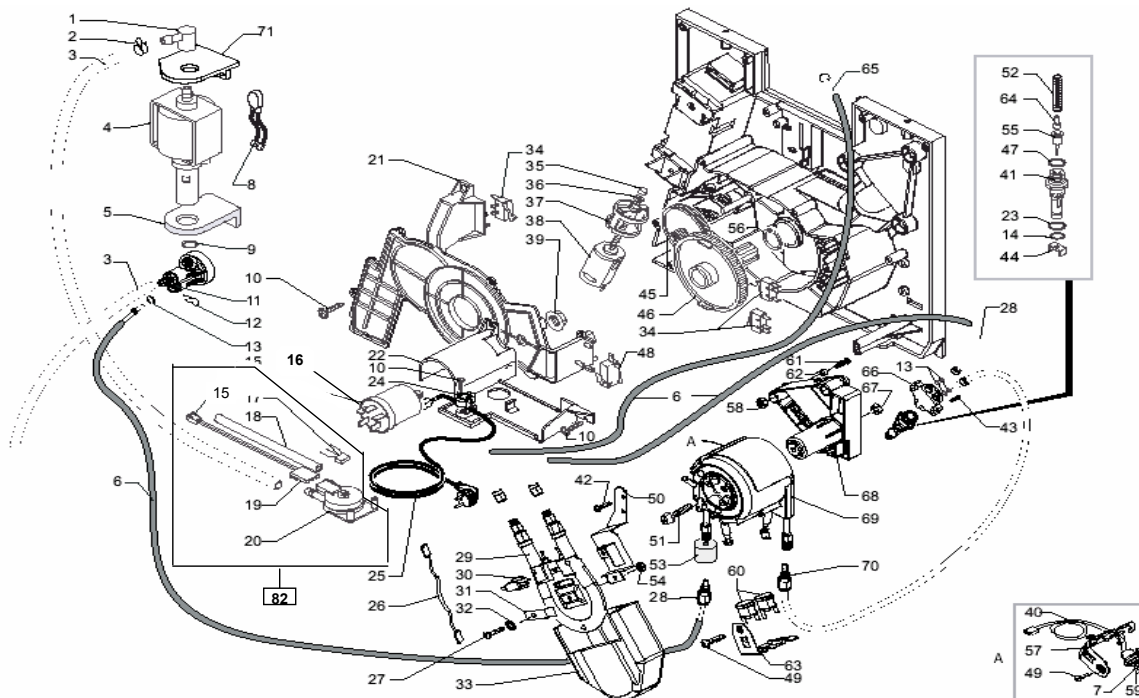

POS	SAECO No.	SUP021YADR Incanto Sirius E74079 Rev.05 Cod 740823049	NOTES	Special Order No.
Yellow = Not Available unless Special Ordered				
40	288582300	Electronic Sensor. Assv		
41	9011100	Valve Housing, Boiler, Magic D		
42	129573402	Screw, M4x10, Din 7985		
43	129910103	Screw, M3.5x15, Hi-Lo		
44	9011099	Lever, Boiler, Magic Deluxe		
45	146000759	Gear, Brew Drive Motor, 12/90		
46	9121069	Gear, 108 Tooth, Brew Drive		
47	140320459	O-Ring, Metric, 0080-20, Silicone		
48	90001059	Microswitch, Saia, X3M5		
49	129573202	Screw, M4x8, Uni 8112, Tcb		
50	129025002	Bracket, Galvanized, Boiler		
51	129932202	Screw, M5x20, Znp, Galvanized		
52	9011132	Spring, Boiler Pin		
53	90001069	Protection, Folk Spring, D=4		
54	U302003	Nut, M4, Uni 5588, Profimat		
55	227660103	Needle valve, L=20	Old vender No. 227660103 as of Rev.5	
56	91611320	Washer, Brew Drive Motor, Myla		
57	126838217	Spring, Fixing sensor		
58	U310003	Nut, Self-lock, M5, UNI 7473	UP TO S/N 9005SA40230571	
59	145951600	Insulating Disk, D=16		
60	189428200	Thermostat, 175o		
61	U044020	Screw, M5x30, Uni 7688, Znp	UP TO S/N 9005SA40230571	
62	129932502	Screw, M5X30, UNI, 7688, ZNP	FROM S/N 9005SA40230572	
63	9161206	Screw, Spacers, For Boiler		
64	126838117	Retaining Clip, 2 Thermostats		
65	90001067	Plunger, Boiler Valve, SS	Old vender No. 227480203 as of Rev5	
66	22787540	Tube Assv, Teflon, 2x4, L=330		
67	N/A	BRASS/NIK.CONNec.FOR BOILER SUPPORT	Old vender No. 227900303 as of Rev.5	147922700
68	123453902	Nut, Self-lock, M5, 8 Din 980		
69	N/A	SPARES KIT SUPPORT BOILER SMART	UP TO S/N 9005SA40230571	20000204
70	149197700	Support, Boiler, SS	FROM S/N 9005SA40230572 T	
71	282058458	Cylinder, Boiler Assv, 120V		
72	282058455	Cylinder, Boiler Assv, 120V		
73	227876800	Connector, Teflon, 2X4 L=235MM		
74	N/A	PUMP SUPPORT HOLE 13.2 RED		149205710
82	289435200	General Turbine For Smart Assv With Part # 15-17-18-19-20		
83	282135555	Alum Boiler, 120V Complete Assv WITH PART, N° 7-13-14-23-26-40-41-43-44-47-49-51-52 53-55-57-58-59-60-63-64-66-67-68-69-70