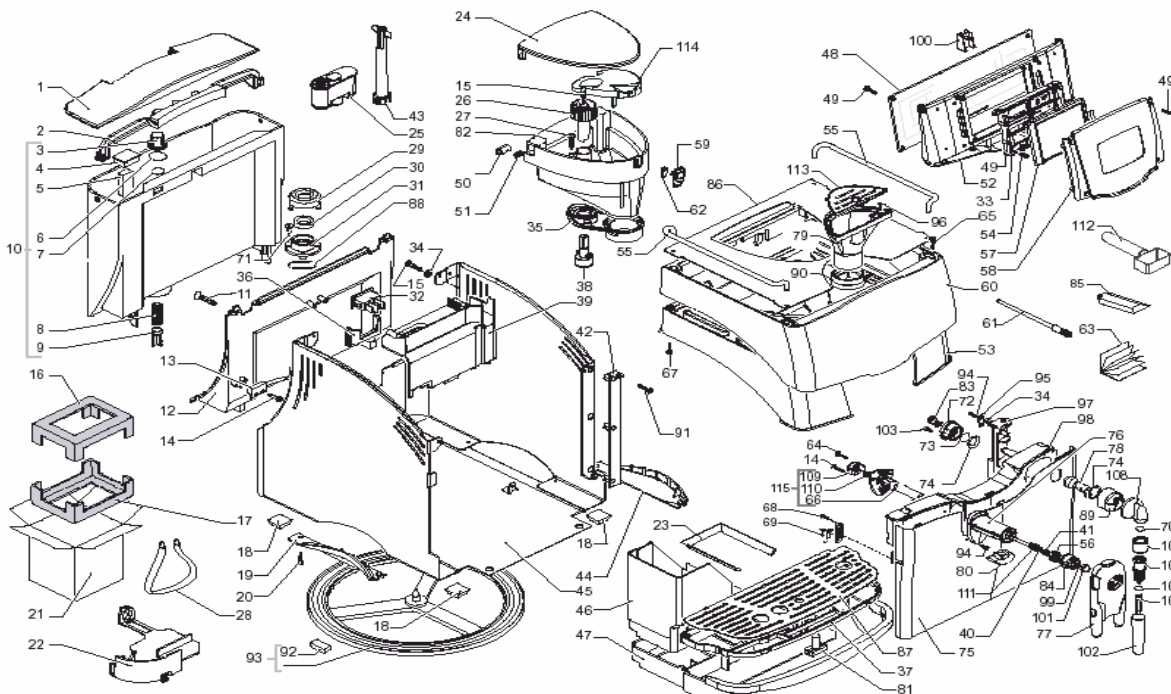

POS	SAECO No.	SUP021YADR Incanto Sirius E74079 Rev.05 Cod 740823049	NOTES	Special Order No.
Yellow = Not Available unless Special Ordered				
45	222360421	Housing, Sirius		
46	142602299	DUMP BOX BLACK UNPAINTED SMART	Old vender No.142602299 up to Rev.5	
47	229630852	Drip Tray, Sirius		
48	181556000	Board, CPU, Sirius		
49	N/A	PANELVIT TCB SCREW 3X8 DIN 7505 ZNP		129661302
50	147472750	Pin, Deadlock Spring		
51	126838818	Spring, Bean Hopper, Sirius		
52	149201552	Support, Electrical Card, Blk		
53	222813350	Cover, W/Opening, Black		
54	N/A	INSERT DISPLAY SUPPORT SIRIUS NBR		145898160
55	N/A	CUPS PROTECTION SMART/DIG.CHROMED		227751808
56	149198700	Support, Adjustment Knob, SBS		
57	181556400	Display Board, Electronic, Sir		
58	224890850	Front Panel, Sirius		
59	149252850	Opening Button, Bean Hopper		
60	142852200	Cover, External, Sirius		
61	22847684	Cover, Smart, Blk, 120V, Comp		
62	127390100	Brush, Cleaning		
63	126838918	Spring, Release Button, Bean		
64	165897000	Cd, Manual, Incanto Sirius		
65	N/A	INSTRU.MANUAL SAECO TYPE SUP021YADR GB/F/E		165897017
66	U109005	Screw, M3,5X16, Profimat	Old vender No. U109.005 up to Rev.5	
67	N/A	SCREW TORX TCB 3,5X16 F TIP BL		U143.018
68	149501350	Dispenser, Coffee Tube, Sirius	Old vender No. 149501350 up to Rev.5 s/n 9006SA40349625	
69	U046003	Screw, M4 X 12, Thermal Block		
70	129670302	Screw, M2,9x9,5		
71	146313750	Lever, Disengage Back Door		
72	140324461	O-Ring, Metric, 0060-20		
73	N/A	SCREW TSP3,5X9,5 DIN 7982 SS		129535721
74	149200450	Support, Steam Wand, Black		
75	140329162	O-Ring, Silicone, 70SH		
76	148620900	Seal, Steam Wand, Sirius		
77	228982921	Front Door, Sirius		
78	229184704	Support, Coffee Dispenser		
79	223701050	Dispensing Head, SBS, Black		
80	147922249	Connector, Steam Wand, New		
81	149261500	Hopper, Preground Doser		
82	145854962	Seal, Coffee Dispenser, V2		
83	80001022	Float, Drip Tray		
84	142714400	Bean Hopper, Sirius		
85	14596950	Retaining Insert, Teflon, Siri		
86	227701104	Dial, SBS		
87	11005044	Grease Tube, 5gram	As of Rev.5 the key (142660259) is no longer used. Replaced with grease tube 11005044	
88	90001051	Brew Group Key, Italia	As of Rev.5 the key (142660259) is no longer used. Replaced with grease tube 11005044	
89	282800840	Lid, Cupwarming, SS 230V		
90	90001053	Grill, Drip Tray, Italia SS		