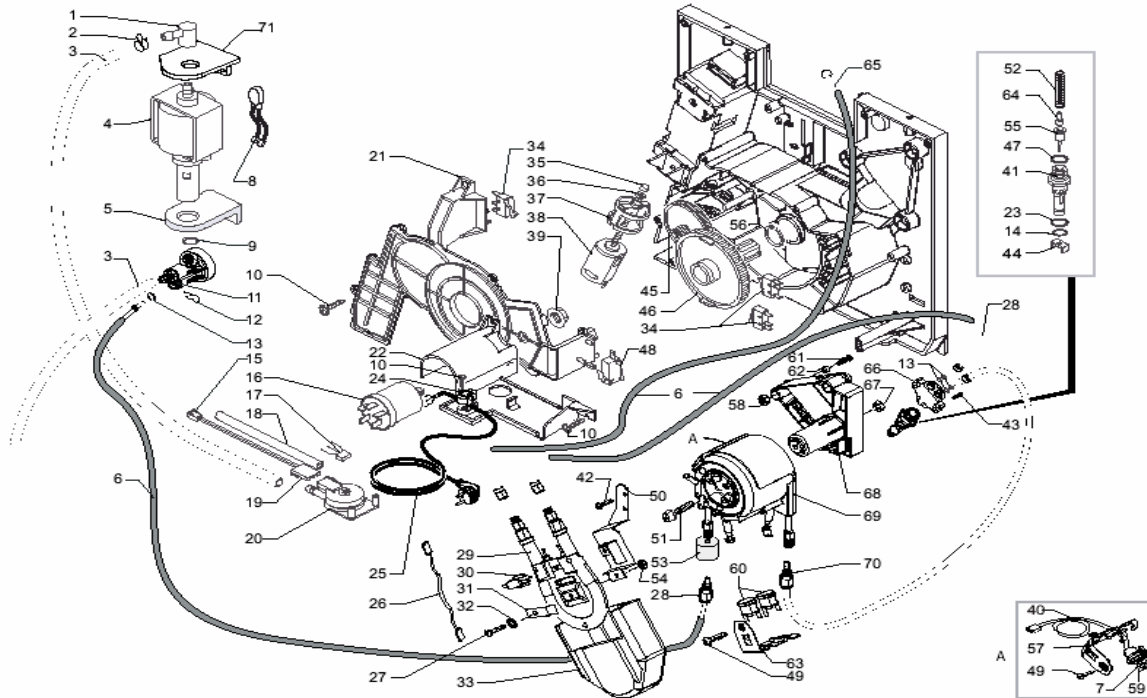

POS	SAECO No.	SUP021YADR Incanto Sirius E74079 Rev.05 Cod 740823049	NOTES	Special Order No.
Yellow = Not Available unless Special Ordered				
1	147920150	Fitting, 90o. Pump Inlet		
2	184320200	Hose Clamp, Water Line, SA's		
3	149360200	Tube, Silicone, D=8x10		
4	12000131	Pump, Ulka, 120V, 60Hz		
5	80001005	Support, Eaton Pump		
6	149361200	Tube, Silicone, Blk, 7.5x9.3		
7	N/A	ELECTRONIC BOARD WITH SENSOR KIT		181553000
8	N/A	THERMAL PROTECT 120 C CABLE.125/3 120V		289201000
9	NM02028	O-Ring, Epdm, 2015	Old vender No. 140321961 O-ring, Epdm, 2031 as of Rev.5	
10	129670202	Screw, M3.5x16, Tcb, D=8		
11	229452100	Compensation/Sfty Valve, Assy		
12	9011144	Clip, Hairpin, Teflon Tube		
13	140328059	O-Ring, Silicone, 2015		
14	NM01057	O-Ring, Silicone, 0050-20		
15	N/A	3POLE CONNECT. AS. TURBINE JP18 SMART		283551300
16	184651100	Filter, V, Digital		
17	184651500	Power Filter, Charisma/Vspresso		
18	N/A	PARTICULAR NOT AVAILABLE SEE PART # 20		
19	9161018	Tube, Silicone, 8x10, L=156		
20	286473300	Fork, Flowmeter Assy, Vspresso		
21	80001007	Flowmeter Casing, W/Sensor Kit		
22	N/A	TURBINE SUPPORT SMART		149194800
23	NM01035	O-Ring, Silicone, 0090-20		
24	N/A	CABLE CLAMP V0 MAGIC ESP COMBI III		148600600
25	183922450	P.CABLE STT 16AWG USA BLACK L=1500		
26	183441062	Thermofuse, 120V, 229C		
27	129823802	SCREW, M4 X 8		
28	227874900	Connector, Teflon, 2x4 L=250mm		
29	288140455	HEATING-ELEMENT BLECKMAN ASSY. 1000W 120V		
30	189428300	Thermostat, 175o		
31	N/A	THERMAL FUSE FIXING PLATE		127535319
32	128310404	Washer, A4, Uni 8842, Burnish		
33	147755900	Protection, Heat Exchanger, RS		
34	NE05038	Switch, Brew/Dump, Magic		
35	N/A	SINTERED BUSH FOR MOTOR		9121.046
36	148380200	Washer, Vspresso, D=5		
37	80001008	Antivibration, BrewDrive Motor		
38	286892555	General Motor Assy, 120	Old vender No. 286892555 as of Rev.5	
39	N/A	FLANGE NUT M8 TOOTHED BASE GALV.		123453602