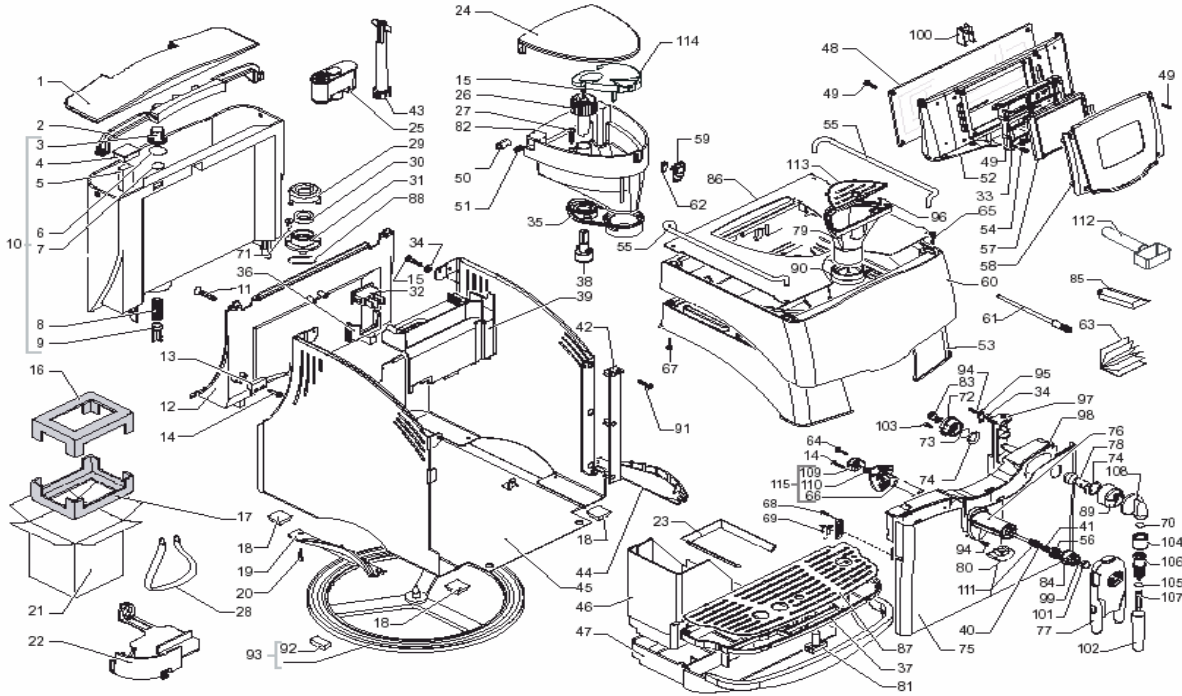

POS	SAECO No.	SUP021YADR Incanto Sirius E74079 Rev.05 Cod 740823049	NOTES	Special Order No.
Yellow = Not Available unless Special Ordered				
45	222360421	Housing, Sirius		
46	142602299	DUMP BOX BLACK UNPAINTED SMART	Old vender No.142602299 up to Rev.5	
47	229630852	Drip Tray, Sirius		
48	181556000	Board, CPU, Sirius		
49	N/A	PANELVIT TCB SCREW 3X8 DIN 7505 ZNP		129661302
50	147472750	Pin, Deadlock Spring		
51	126838818	Spring, Bean Hopper, Sirius		
52	149201552	Support, Electrical Card, Blk		
53	222813350	Cover, W/Opening, Black		
54	N/A	INSERT DISPLAY SUPPORT SIRIUS NBR		145898160
55	N/A	CUPS PROTECTION SMART/DIG.CHROMED		227751808
56	149198700	Support, Adjustment Knob, SBS		
57	181556400	Display Board, Electronic, Sir		
58	224890850	Front Panel, Sirius		
59	149252850	Opening Button, Bean Hopper		
60	142852200	Cover, External, Sirius		
61	22847684	Cover, Smart, Blk, 120V, Comp		
62	127390100	Brush, Cleaning		
63	126838918	Spring, Release Button, Bean		
64	165897000	Cd, Manual, Incanto Sirius		
65	N/A	INSTRU.MANUAL SAECO TYPE SUP021YADR GB/F/E		165897017
66	U109005	Screw, M3,5X16, Profimat	Old vender No. U109.005 up to Rev.5	
67	N/A	SCREW TORX TCB 3,5X16 F TIP BL		U143.018
68	149501350	Dispenser, Coffee Tube, Sirius	Old vender No. 149501350 up to Rev.5 s/n 9006SA40349625	
69	U046003	Screw, M4 X 12, Thermal Block		
70	129670302	Screw, M2,9x9,5		
71	146313750	Lever, Disengage Back Door		
72	140324461	O-Ring, Metric, 0060-20		
73	N/A	SCREW TSP3,5X9,5 DIN 7982 SS		129535721
74	149200450	Support, Steam Wand, Black		
75	140329162	O-Ring, Silicone, 70SH		
76	148620900	Seal, Steam Wand, Sirius		
77	228982921	Front Door, Sirius		
78	229184704	Support, Coffee Dispenser		
79	223701050	Dispensing Head, SBS, Black		
80	147922249	Connector, Steam Wand, New		
81	149261500	Hopper, Preground Doser		
82	145854962	Seal, Coffee Dispenser, V2		
83	80001022	Float, Drip Tray		
84	142714400	Bean Hopper, Sirius		
85	14596950	Retaining Insert, Teflon, Siri		
86	227701104	Dial, SBS		
87	11005044	Grease Tube, 5gram	As of Rev.5 the key (142660259) is no longer used. Replaced with grease tube 11005044	
88	90001051	Brew Group Key, Italia	As of Rev.5 the key (142660259) is no longer used. Replaced with grease tube 11005044	
89	282800840	Lid, Cupwarming, SS 230V		
90	90001053	Grill, Drip Tray, Italia SS		