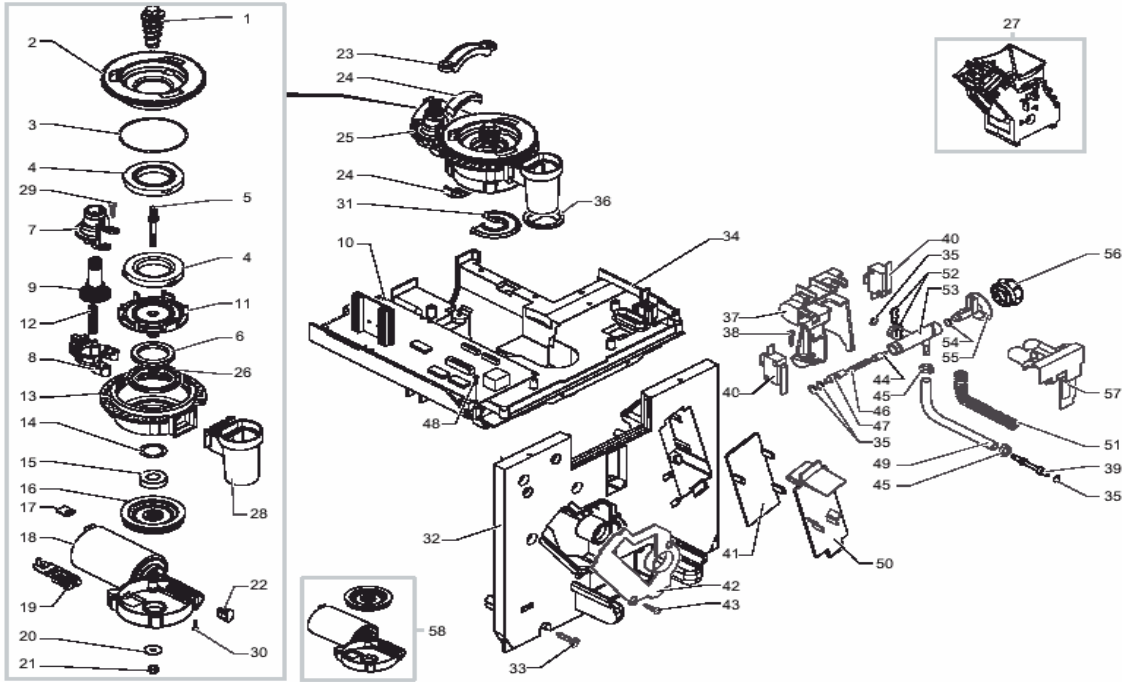

POS	SAECO No.	SUP021YADR Incanto Sirius E74079 Rev.05 Cod 740823049	NOTES	Special Order No.
Yellow = Not Available unless Special Ordered				
1	9141001	Worm Gear, Grinder, 5P/7P		
2	149198250	Support,Upper Grinder		
3	140328960	O-Ring, Metric, Epdm, 0530-15		
4	146520100	Grinder Burr, Ceramic, Sirius		
5	127473603	Pin,Steel M4-M6		
6	123030300	Bearing, Axial EKKO 342.35252		
7	N/A	UPPER GEAR SUPPORT COFFEEGRINDER SMART		149199750
8	N/A	LOWER GEAR SUPPORT COFFEEGRINDER SMART		149199850
9	N/A	COFFEE GRINDING ADJUSTMENT GEAR SMART		146002150
10	181556155	Pcb, Psb, 120V, Sirius		
11	N/A	LOWER GRINDER SUPPORT COFFEEGRINDER		149198350
12	N/A	SPRING FOR ADJUSTMENT GRINDING GEAR		126772918
13	142905450	Outlet,Upper Body		
14	N/A	CRINKLE WASHER 21,8X15,8X0,2		128381800
15	N/A	RADIAL BEARING 61900.2RS1		123030200
16	N/A	PARTICULAR NOT AVAILABLE SEE PART #58	UP TO S/N 9005SA40370781	
17	226000300	Gear, Grinder Motor	FROM S/N 9005SA40370782	
18	181554200	ELECTRONIC BOARD WITH SENSOR HAL506 SF-K	Old vender No. 181554200 as of Rev5 Up to s/n 9005SA90357734	
19	N/A	PARTICULAR NOT AVAILABLE SEE PART #58	UP TO S/N9005SA40370781	
20	N/A	MOTOR COFFEEGRINDER/V3 ASS. 120V	Old vender No. 11003243 as of Rev.5 From s/n 9005SA40370782 - ONLY 120V	11003243
21	149199050	Sensor Support, Grinder Motor		
22	N/A	FLAT WASH,DI=4,3 DE=14 SP=1,5 GALV.		128381902
23	123453102	Nut, Self-Lock, M4 Din 982		
24	N/A	CAP FOR WORM SCREW MC/V3 CENTRING		149214800
25	144752300	Bracket, Motorflange, Sirius		
26	145854562	Support, Grinder Motor		
27	286883655	Grinder Assy, Sirius		
28	140360500	Felt Ring,45,4x39,4x4		
29	N/A	BREW UNIT WITH VALVE SMART		225802550
30	225802650	Brew Group, Incanto Sirius	(SEE COD. EXP. E90041)	
31	222870250	Preground Chute		
32	80001013	Screw, M3,5x18, Din 7505, Zinc		
33	N/A	PANELVIT TCB SCREW 3,5X25 D.7505 ZN		129661702
34	145854662	Gasket, Antivibration, Motor		
35	227533000	Boiler Support Plate Assy		
36	129670202	Screw, M3,5x16, Tcb, D=8		
37	147532300	Support Plate, Grinder, Sirius		
38	140328059	O-Ring, Silicone, 2015		
39	145854462	Gasket, Dosing Chamber