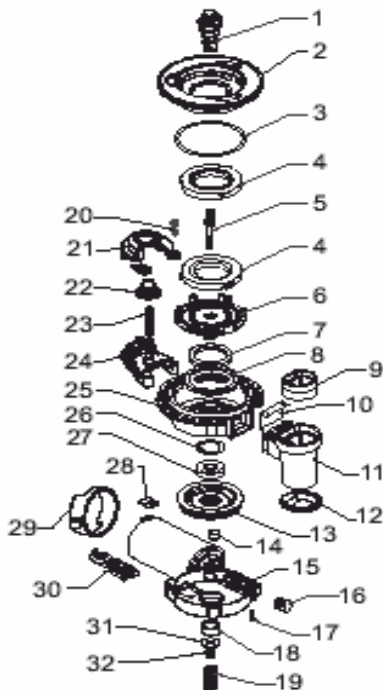

POS	SAECO No.	SUP030ADR PRIMEA TOUCH PLUS POST Esp E74113 Rev.00 Cod.10001874	NOTES	Special Order No.
<b>Yellow = Not Available unless Special Ordered</b>				
1	N/A	PLIERS OETIKER COD.FORN.14100082		12000404
2	12000081	Temp Sensor		
3	N/A	ADAPTER CONNECTOR FOR SILICON TUBE		11000750
4	11000323	Boiler Pin Connector		
5	11004326	Cover, Boiler Insulation, Blk		
6	12000097	Valve, Oneway, RVNRPH050/SA		
7	12000066	Microswitch, SAIA XCG5-U121		
8	N/A	SEE KIT FOR VALVE		
9	12000068	Multi Valve, Motor Assy.		
10	12000361	OETIKER CLAMP D=9 16702491		
11	N/A	PARTICULAR NOT AVAILABLE		
12	N/A	PARTICULAR NOT AVAILABLE		
13	N/A	PARTICULAR NOT AVAILABLE		
14	N/A	PANELVIT TCB 3, 5X16 DIN 7505 B GAL		U140_014
15	U046003	Screw, M4 X 12, Thermal Block		
16	U302003	Nut, M4, Uni 5588, Profimat		
17	N/A	SEE KIT FOR VALVE		
18	N/A	SEE KIT FOR VALVE		
19	N/A	SEE KIT FOR VALVE		
20	N/A	BLACK COVER FOR VALVE MICROSWITCH P124		11003069
21	11001765	Support, Boiler Connectors, Blk		
22	11000321	Support, Boiler		
23	11004366	Boiler Assy, 120V, Primea		
24	189428600	Thermostat, 175o, Sirius		
25	N/A	THERMOSTATES SPRING FOR BOILER		11000674
26	129573202	Screw, M4x8, Uni 8112, Tcb		
27	11004400	Boiler Assy		
28	N/A	FUSES SPRING FOR BOILER		11000672
29	11004477	Connector, 5-Pole, Boiler Supp		
30	16000380	Silicone Tube, Roll 5x8-9		
31	20000451	Spare Kit, Connect Milk/Steam		
32	N/A	SILICONE TUBE 5X10 L.2000 MM		9972_247
	20000827	Spare Kit, Valve, V2 P124/A		
		WITH PART. N° 06-07-08-09-10-11-12-13-14-15-16-06-07-08-09-10-11-12-13-14-15-16-17-18-19-20-30-31-32		