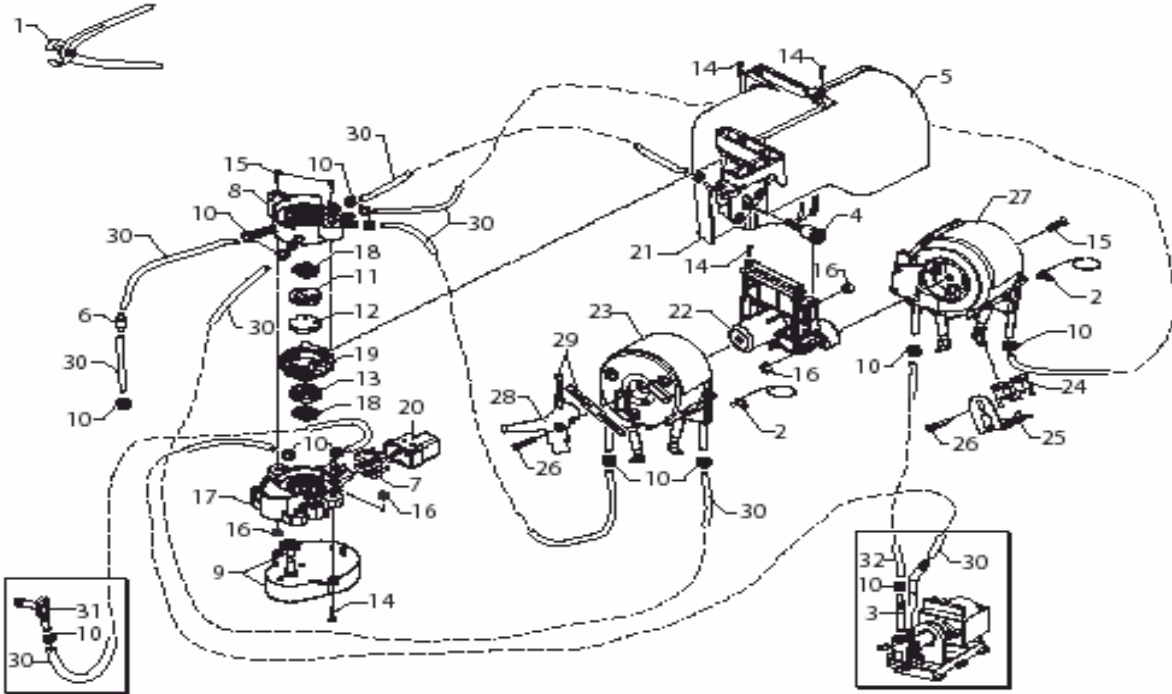

POS	SAECO No.	SUP030ADR PRIMEA TOUCH PLUS POST Esp E74113 Rev.00 Cod.10001874	NOTES	Special Order No.
<b>Yellow = Not Available unless Special Ordered</b>				
1	N/A	PLIERS OETIKER COD.FORN.14100082		12000404
2	12000081	Temp Sensor		
3	N/A	ADAPTER CONNECTOR FOR SILICON TUBE		11000750
4	11000323	Boiler Pin Connector		
5	11004326	Cover, Boiler Insulation, Blk		
6	12000097	Valve, Oneway, RVNRPH050/SA		
7	12000066	Microswitch, SAIA XCG5-U121		
8	N/A	SEE KIT FOR VALVE		
9	12000068	Multi Valve, Motor Assy.		
10	12000361	OETIKER CLAMP D=9 16702491		
11	N/A	PARTICULAR NOT AVAILABLE		
12	N/A	PARTICULAR NOT AVAILABLE		
13	N/A	PARTICULAR NOT AVAILABLE		
14	N/A	PANELVIT TCB 3, 5X16 DIN 7505 B GAL		U140_014
15	U046003	Screw, M4 X 12, Thermal Block		
16	U302003	Nut, M4, Uni 5588, Profimat		
17	N/A	SEE KIT FOR VALVE		
18	N/A	SEE KIT FOR VALVE		
19	N/A	SEE KIT FOR VALVE		
20	N/A	BLACK COVER FOR VALVE MICROSWITCH P124		11003069
21	11001765	Support, Boiler Connectors, Blk		
22	11000321	Support, Boiler		
23	11004366	Boiler Assy, 120V, Primea		
24	189428600	Thermostat, 175o, Sirius		
25	N/A	THERMOSTATES SPRING FOR BOILER		11000674
26	129573202	Screw, M4x8, Uni 8112, Tcb		
27	11004400	Boiler Assy		
28	N/A	FUSES SPRING FOR BOILER		11000672
29	11004477	Connector, 5-Pole, Boiler Supp		
30	16000380	Silicone Tube, Roll 5x8-9		
31	20000451	Spare Kit, Connect Milk/Steam		
32	N/A	SILICONE TUBE 5X10 L.2000 MM		9972_247
	20000827	Spare Kit, Valve, V2 P124/A		
		WITH PART. N° 06-07-08-09-10-11-12-13-14-15-16-06-07-08-09-10-11-12-13-14-15-16-17-18-19-20-30-31-32		