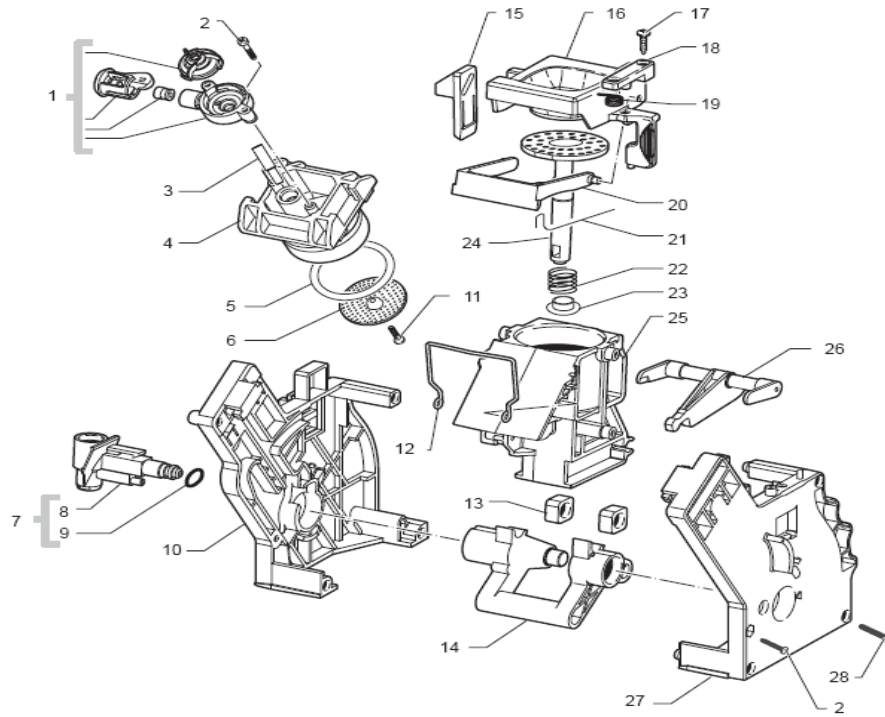

POS	SAECO No.	Post Primea Brew Group E90060 Re.00 Cod: 11005921	NOTES	Special Order No.
Yellow = Not Available unless Special Ordered				
1	11002154	SVS Valve, Primea Touch Plus		
2	N/A	VITE AUT.TCB 2.9X19 DIN 7981 C INOX		U109.027
3	11002617	Tube For Piston Brew Group		
4	11001840	Black Counter Piston Brew Grou		
5	NM01044	O-Ring, Silicone, 0320-40		
6	N/A	DOCCIA D=35.8 FORAT ELLITTICA 276 FORTI		11006752
7	20000440	Spare Sleeve Unit Black		
8	N/A	MANICOTTO ENTRATA ACQUA GRUP.CAFF. NERO		9161.064.050
9	NM02007	O-Ring, Epdm, 2025		
10	N/A	PIASTRA POSTERIORE GRUPPO SMART NERA		9161.375.050
11	129532521	Screw, M2.9x9.5, Din 7982		
12	11001556	Bale, Brew Group, Smart		
13	N/A	BL OCCHETTO FORATO GRUPPO CAFFE' NERO		9161.094.050
14	N/A	ALBERO A GOMITO X GRUPPO NERO		9161.066.050
15	N/A	PIASTRINA AGGANCIO GRUP.CAF. SMART NERO		9161.373.050
16	N/A	TRAMOGGIA GRUPPO CAFFE' SMART1 NERO		149261350
17	N/A	VITE AUT.TCB 2.9X9.5 DIN 7981 C INOX		U109.028
18	N/A	PIASTRA FISS. TRAMOG. GRUP. CAF. SMART NERO		9161.374.050
19	N/A	MOLLA TRAMOGGIA GRUPPO CAFFE' SMART		9161.378
20	N/A	RASATORE X GRUPPO CAFFE' NERO		11004161
21	N/A	MOLLA X RASATORE GRUPPO		9161.046
22	N/A	MOLLA PISTONE GRUPPO CAFFE' M5000		9161.198
23	N/A	BOCCOLA PISTONE GRUP.CAFF. M5000 NEUTRO		9161.191
24	N/A	AS.PISTONE INTEGRALE GRUP.P124 8GR.NERO		11003077
25	N/A	AS.CONT.CAF.C/BOCC.SALD.GRUP.P124 8G.NER		11003075
26	N/A	BIELLA X GRUPPO P124 8GR.NERA		11003078
27	N/A	PIASTRA ANT.GRUPPO SMART S/F.NER.SER.NEW		11005920
28	N/A	VITE AUT.TCB 3.5X19 DIN 7981 C INOX		U109.026
	11005921	Brew Group, Blk,8GM, V2