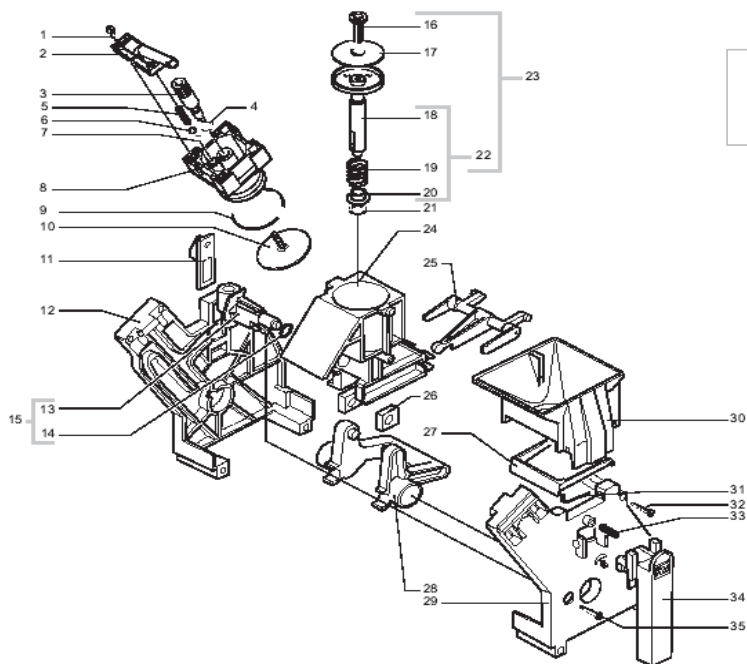

POS	SAECO No.	SUP018M Villa Slvr, Blk, Slvr on Slvr, Blk On Blk E74108 Rev. 04 Cod:10001496 - 1830 - 2036 - 2519	NOTES	Special Order No.
Yellow = Not Available unless Special Ordered				
38	9990002	Pannarello, Black		
39	129511803	Screw, M2.9X6.4, Nickel		
40	148650250	Grinder, Adjustment Ring		
41	149186150	Support, Upper Grinder, Magic		
42	#N/A	PARTICULAR NOT AVAILABLE SEE PART. N.49		
43	80001011	Screw, M3.5x40, Torx, Tcb		
44	142844550	Cover, Upper Grind, Magic		
45	9141030	Grinder Feed_screw_nylon		
46	U201002	Washer, Plain, 10X16, Din988		
47	NM06002	Ball Bearing, SS Grinder		
48	9141032	Spring, Pickup, Grinder		
49	226473500	Kit, Grinder Ring, Upper/Lower		
50	9141028	DISCONTINUED, Support, Lower		
51	9141034	O-Ring, Felt, Grinder, Magic		
52	9141017	Outer Ring, Grinder		
53	NM06003	Ball, Grinder Ring		
54	#N/A	NEW SPRING SPHERE D=3,2 MOTOR MAGIG		126770117
55	9141043	Grinder Support, Rubber, Magic		
56	#N/A	BLACK GRINDER MOTOR SUPPORT MAGIC		149186350
57	#N/A	2 P.CONN.AS. COFF.GRINDJP1 CA 120V		283542600
58	#N/A	MOTOR MC MIELE WERKS NORME 120V		9141.075.00F
59	129670202	Screw, M3.5x16, Tcb, D=8		
60	U207004	Washer, Plain, 4.3X16, 7P		
61	140328161	O-Ring, Epdm, 3.85 X 1.9		
62	#N/A	BRASS STEAM TUBE L=125,88 S5000		129354520
63	#N/A	TOOTHED SLIDE FOR DOSE ADJUST GEAR		148740450
64	147571850	Adj Mount, Doser, V. Digital		
65	#N/A	SCREW PANELVIT TCB 3X38 DIN 7505 ZN		129661502
66	9160027150	Brew Group, Vienna	See page 8 E90050	
	#N/A	NOTE: FOR SINGLE PART. OF THE OLD GROUP	See page 9 E90026	
	#N/A	COFFEE GREY		
67	311023150	Outlet Elbow, Gray vent		
	11006983	Outlet Elbow, Black Vent		