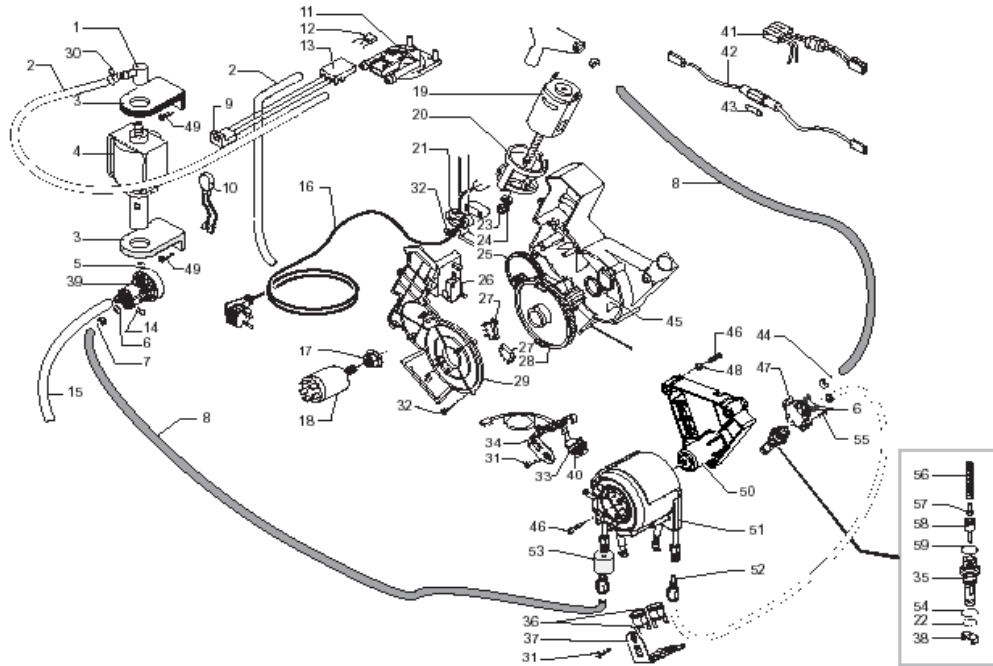

POS	SAECO No.	SUP018M Villa Slvr, Blk, Slvr on Slvr, Blk On Blk E74108 Rev. 04 Cod:10001496 - 1830 - 2036 - 2519	NOTES	Special Order No.
Yellow = Not Available unless Special Ordered				
32	129670202	Screw, M3.5x16, Tcb, D=8		
33	288582200	Temperature Sensor, Assembly		
34	126838217	Spring, Fixing sensor		
35	9011100	Valve Housing, Boiler, Magic D		
36	189428200	Thermostat, 175o		
	189428600	Thermostat, 175o, Sirius		
37	126838117	Retaining Clip, 2 Thermostats		
38	#N/A	M CURSOR FOR BOILER VALVE IN PLASTIC		9011.099
39	229452100	Compensation/Sfty Valve, Assy		
40	145951600	Insulating Disk, D=16 0.4 mm		
41	#N/A	PARTICULAR NOT AVAILABLE		
42	#N/A	CABLE 1 WIRE SIL.BLUE AWG18 + FUSE		183361062
43	#N/A	FUSE T15 AMP.DELAYED		184950200
44	#N/A	CONNECTOR AS.TEFLON 2X4 L=480 MM		11002649
45	91611320	Washer, Brew Drive Motor, Myla		
46	129932502	Screw, M5X30,UNI,7688,ZNP		
47	227900320	Support, Outlet Valve, 2 holes		
48	9161206	Screw, Spacers For Boiler		
49	#N/A	SCREW TCB3,9X9,5 DIN 7981 GALV		129517302
50	#N/A	V2 SUPPORT FOR ALUM. BOILER TYPE M5000		11011420
51	282058455	Boiler Assy, Cylinder, 120V		
52	227876800	Connector, Teflon, 2X4 L=235MM		
53	90001069	Protection, Folk Spring, D=4		
54	NM01064	O-Ring, Silicone, 0090-20, Nsf		
55	129910103	Screw, M3.5x15, Hi-Lo		
56	9011132	Spring, Boiler Pin		
57	90001067	Plunger, Boiler Valve, SS		
58	227660103	Needle valve, L=20		
59	140320459	O-Ring, Metric, 0080-20, Silicone		
	#N/A	AL. BOILER WITH RESISTANCE M5000 120V		282132855
	#N/A	AL. BOILER WITH RESISTANCE V3 M5000 120V		11000424
	#N/A	GEN. TURB. AS. W/O FILTER UNIFIED M5000		289434800
		WITH PART. N°01-02-09-11-12-13-15-30