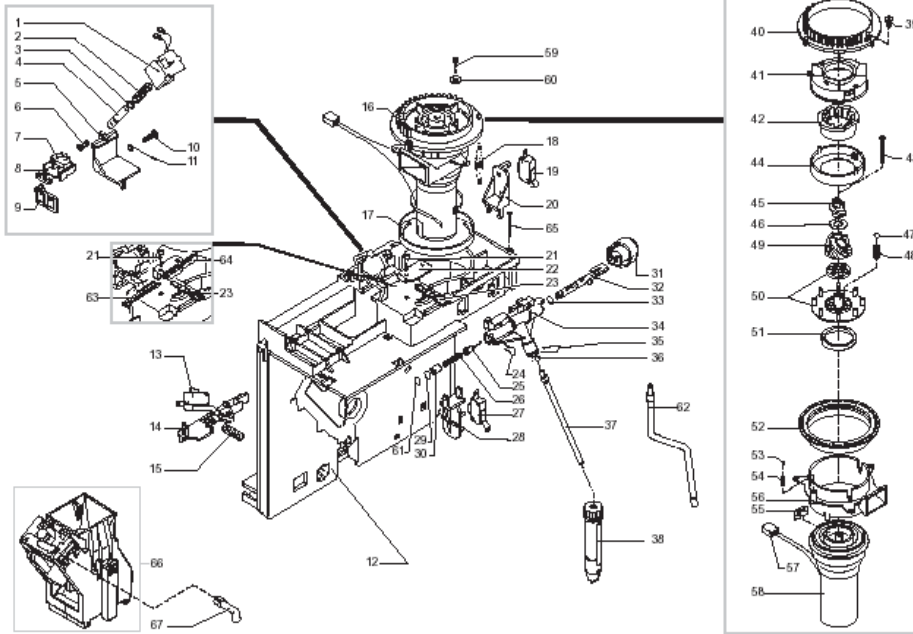

POS	SAECO No.	SUP018M Villa Slvr, Blk, Slvr on Slvr, Blk On Blk E74108 Rev. 04 Cod:10001496 - 1830 - 2036 - 2519	NOTES	Special Order No.
Yellow = Not Available unless Special Ordered				
32	129670202	Screw, M3.5x16, Tcb, D=8		
33	288582200	Temperature Sensor, Assembly		
34	126838217	Spring, Fixing sensor		
35	9011100	Valve Housing, Boiler, Magic D		
36	189428200	Thermostat, 175o		
	189428600	Thermostat, 175o, Sirius		
37	126838117	Retaining Clip, 2 Thermostats		
38	#N/A	M CURSOR FOR BOILER VALVE IN PLASTIC		9011.099
39	229452100	Compensation/Sfty Valve, Assy		
40	145951600	Insulating Disk, D=16 0.4 mm		
41	#N/A	PARTICULAR NOT AVAILABLE		
42	#N/A	CABLE 1 WIRE SIL.BLUE AWG18 + FUSE		183361062
43	#N/A	FUSE T15 AMP.DELAYED		184950200
44	#N/A	CONNECTOR AS.TEFLON 2X4 L=480 MM		11002649
45	91611320	Washer, Brew Drive Motor, Myla		
46	129932502	Screw, M5X30,UNI,7688,ZNP		
47	227900320	Support, Outlet Valve, 2 holes		
48	9161206	Screw, Spacers For Boiler		
49	#N/A	SCREW TCB3,9X9,5 DIN 7981 GALV		129517302
50	#N/A	V2 SUPPORT FOR ALUM. BOILER TYPE M5000		11011420
51	282058455	Boiler Assy, Cylinder, 120V		
52	227876800	Connector, Teflon, 2X4 L=235MM		
53	90001069	Protection, Folk Spring, D=4		
54	NM01064	O-Ring, Silicone, 0090-20, Nsf		
55	129910103	Screw, M3.5x15, Hi-Lo		
56	9011132	Spring, Boiler Pin		
57	90001067	Plunger, Boiler Valve, SS		
58	227660103	Needle valve, L=20		
59	140320459	O-Ring, Metric, 0080-20, Silicone		
	#N/A	AL. BOILER WITH RESISTANCE M5000 120V		282132855
	#N/A	AL. BOILER WITH RESISTANCE V3 M5000 120V		11000424
	#N/A	GEN. TURB. AS. W/O FILTER UNIFIED M5000		289434800
		WITH PART. N°01-02-09-11-12-13-15-30		