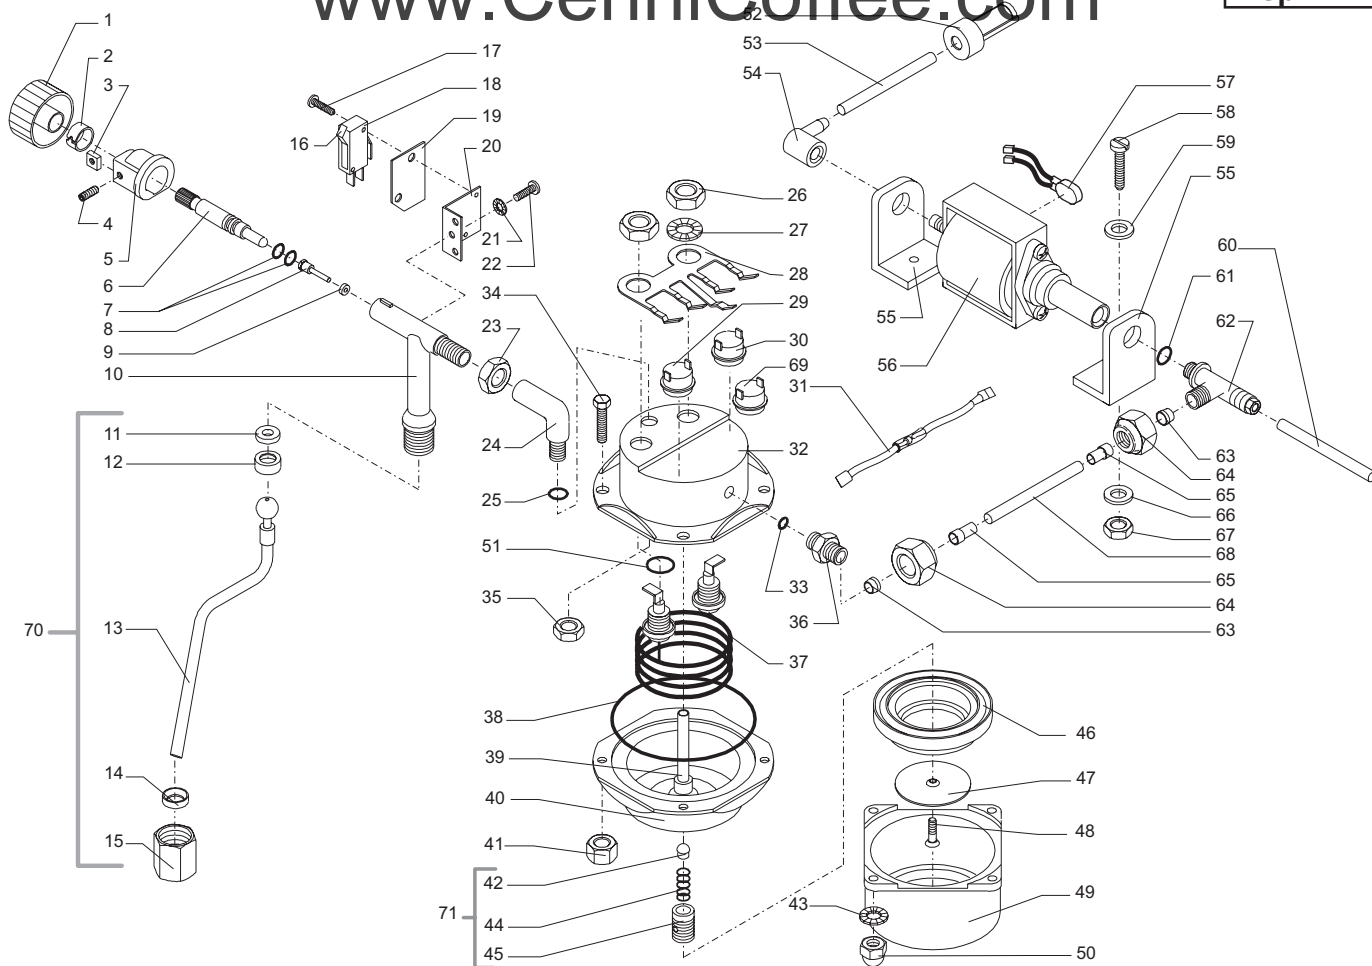

STARBUCKS SIN 006

Cod. 7 1 41

POS	CODICE	DESCRIZIONE	NOTE
01	147710362	Knob for rod	Grey
	147710350	Knob for rod	Black
02	120460204	Quick coupling	
03	123451900	Square nut M4 (8 x 8 x 4)	
04	125580104	STEI Screw M4 x 8 UNI 5929 Burnished	
05	142200350	Cam for tap rod	
06	120640620	Tap rod	
07	140321461	OR 2018	
08	128870420	Piston for water passage	
09	145842664	Gasket	
10	128452403	Br./Nik. tap of inox boiler 120 V	
11	145840365	Viton gasket	
12	148620100	Seal upper half-ball	
13	129372208	Chrome-plated steam pipe	
14	148620200	Seal lower half-ball	
15	123450308	Steam pipe stop nut	
16	126310200	Lever for Crouzet 161 F (79218581)	
17	129513203	Self-tapping screw 2.9 x 15.9 DIN 7981	
18	186701500	Micro-switch 83161. 1 IW3	
19	182580100	Insulating carton for micro-switch	
20	129180802	Micro-switch supporting plate	
21	128310404	Washer UNI 8842A4	
22	129823802	TCB Screw x 8 UNI 7687	
23	123390420	Nut 1/8" H=4.5	
24	227910200	90° union Nickel-plated	
25	140323062	Silicone OR 2043	
26	123452000	Nut M12 x 1.25 H=4.5	
27	128311204	Washer UNI 8843 A12 Burnished	
28	126833921	Spring retaining 2 thermost. + ground	100 V - 120 V
	126836321	Spring retaining 3 thermost. + ground	230 V
29	189422000	95° Thermostat 1NT-01L-0036	
30	189425100	127° Thermostat 1NI-01L-0499	
31	183402262	Thermal fuse	120 V
32	122902121	Stainless steel boiler upper body	
33	140320762	Silicone OR 108	
34	129680802	TE Screw M5 x 20 built-in ZNP washer	
35	123390109	Nut 1/8 gas	
36	127960903	Nick. straight union for boiler	
37	188150151	Resistance with Nick.terminals	120 V
	188150154	Resistance with Nick.terminals	100 V
	188150358	Resistance with Nick.terminals	230 V
38	140322962	Silicone OR 176