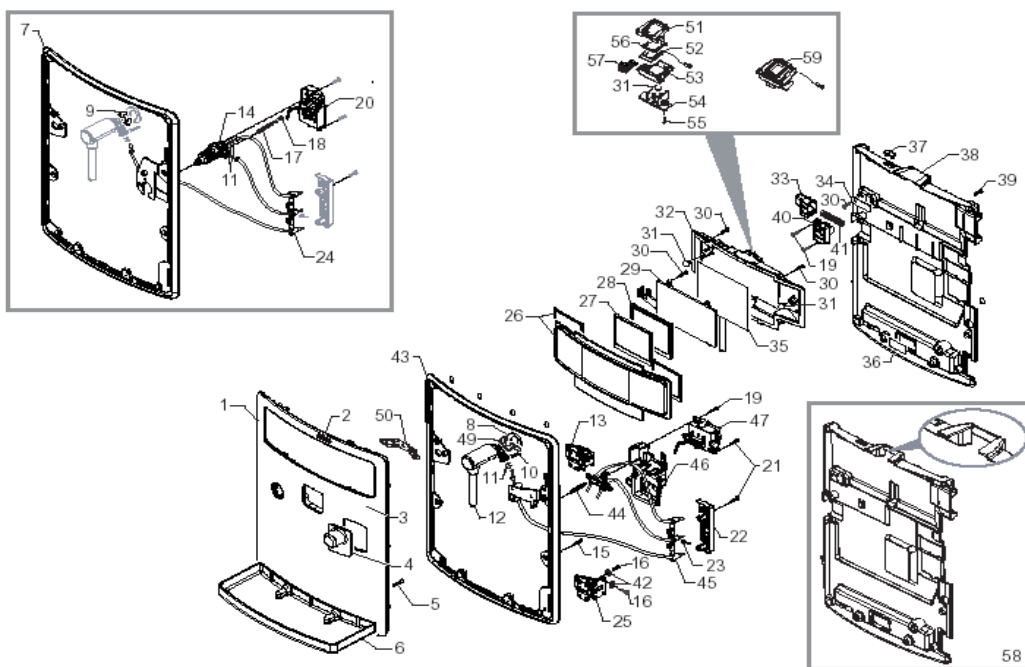

POS	SAECO No.	SUP038 Xelsis SS E74144 Rev.03 Code: 10003278	NOTES	Special Order No.
Yellow = Not Available unless Special Ordered				
26	20006820	Kit,Front Panel Display Blk	COMPLETE	
27	12001261	Display, 320x240 No Touch		
28	11013226	Seal Display, Blk- MYB9/T-H		
29		BLACK DISPLAY SUPPORT MYB9/T-H		11012889
30		SCREW TCB TORX 10 3X8 PLAST.ZN-B		129913202
31	149450588	Valve, Silicone Ball		
32		BLACK CPU BOARD COVER MYB9/T-H	UP TO S/N.9009SA40298916	11012377
		BLACK CPU BOARD COVER V2 MYB9/T-H	FROM S/N.9009SA40298917	17000014
33	11014215	Button,Blk, Front Door release		
34		GALV.PLATE FOR DOOR CLOSURE MYB9		11021976
35	11013196	CPU+SW Assy. MYB9/T-H		
36	11000651	Board, Water Level Sensor		
37	11001339	Transplate, Infrared		
38		BLK INSIDE COVER FRON.PANEL S/SCR.MYB9/H	UP TO S/N.9009SA40298916	11022583
		BLK INSIDE COVER FRON.PANEL V2 S/S.MYB9H	FROM S/N.9009SA40298917	17000021
39		SCREW TCB TORX 10 3,5X14 PLAST.SS		129912521
40	11014218	Cover,Button front door releas		
41	11021747	Spring, Button F-door release		
42		GALV.WASHER UNI 8842 A4		128310402
43		CHROMED ZAMA FRONT FRAME V2 MYB9	FROM S/N.9009SA40298917	11023393
44		TWO WAY TEFLON TUBES SUPPORT SPRING MY	FROM S/N.9009SA40298917	17000006
45	11023352	Support Assy,Teflon tubes/Pref	FROM S/N.9009SA40298917	
46		BLACK DISPLAY INSERT V2 GMYB	FROM S/N.9009SA40298917	11023251
47	11023423	Board Assy V2, Caraffe Blk	FROM S/N.9009SA40298917	
48		TRANSPAR.ROUND ADHESIVE FOOT SJ-5382		12001330
49		FOLK SPRING MYB9 ASSY.	FROM S/N. 9010SA40036481	17000043
50		BRONZE SPRING FOR FRONT CASING G0053	FROM S/N. 9010SA40036481	11006740
51		BLACK FINGER PRINT COVER MYB9/T	ID	11012830
52		PARTICULAR NOT AVAILABLE	ID (SEE PART.N°59)	
53		BLK LOWER FINGERPRINT V2 SENSOR SEAL MYB9/T	ID	17000074
54		BLACK FINGER PRINT SUPPORT MYB9/T	ID	11013309
55		SCREW TCB TORX10 2,5X8 PLAST.ZN-B	ID	129913702
56		BLACK V2 FINGERPRINT SENSOR SEAL MYB9/T	ID	17000035
57		PARTICULAR NOT AVAILABLE	ID (SEE PART.N°59)	
58		BLK INSIDE COVER FRON.PANEL V2 S/S.MYB9T	ID	17000022
59		KIT SPARES FINGERPRINT SENSOR MYB9/T	ID	20006871
		WITH PART. N°31-51-52-53-54-55-56-57