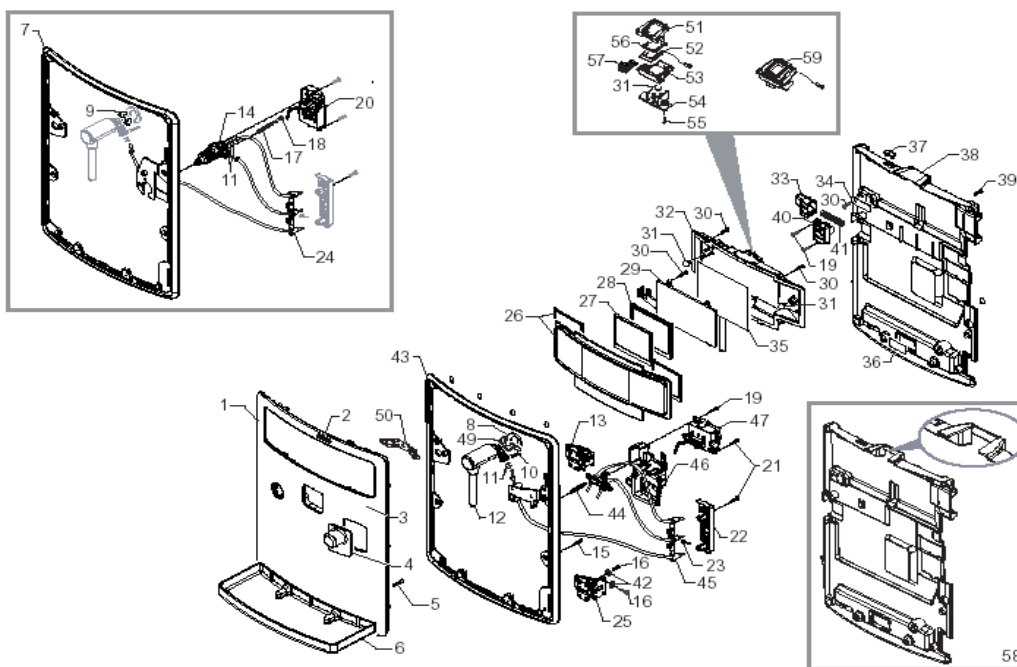

POS	SAECO No.	SUP038 Xelsis SS E74144 Rev.03 Code: 10003278	NOTES	Special Order No.
Yellow = Not Available unless Special Ordered				
1		SB/SS FRONTAL PANEL MYB9 ASSY.	UP TO S/N.9009SA40298916	11022728
	11023318	Panel Assy,Front SS/SB V2,MYB9	FROM S/N.9009SA40298917	
		BLACK FRONT PANEL N/S/SCREEN MYB9 ASSY.	UP TO S/N.9009SA40298916	11013277
		BLACK FRONTALPANEL V2 S/SCREEN MYB9ASSY.	FROM S/N.9009SA40298917	11023522
		WHITE FRONT PANEL N/S/SCREEN MYB9 ASSY.	UP TO S/N.9009SA40298916	11013298
		WHITE FRONTALPANEL V2 S/SCREEN MYB9ASSY.	FROM S/N.9009SA40298917	11023523
		SM/SS FRONTAL PANEL V2 MYB9 ASSY.	ID	11023319
2		ADHES.SILVER PLATE LOGO SAECO P0057		11011406
3		ADHES.SILVER PLATE LOGO XELSIS		11022725
4		CHROM.CONNECT.CAP FOR CARAFE MYB9ASSY.	UP TO S/N.9009SA40298916	11021449
	11024247	Cover, Outlet Carafa, Chrome	FROM S/N. 9009SA40298917	
5		SCREW TSP TORX 10 5X35 PLAST.SS		12001369
6	11012831	Support Drip Tray Blk,MYB9/H-P		11022386
		BLACK DRIP TRAY SUPPORT MYB9/T	ID	11013143
		CHROMED ZAMA FRONT FRAME MYB9	UP TO S/N.9009SA40298916	
8		STEAM TUBE WASHER P0049		11001624
9	90001042	Spring, Folk, Italia	UP TO S/N.9010SA40036480	
10	9011144	Clip, Hairpin, Teflon Tube		
11	140328059	O-Ring, Silicone, 2015	UP TO S/N.9009SA40298916	
12		TF/CHROM.STEAM TUBE MYB9 ASSY.		11013244
13		DOOR UPPER HINGE MYB9		11013215
14		BLACK CONNECTOR V2 FOR CARAFE MYB9	UP TO S/N.9009SA40298916	11022860
15		SCREW TCBR TORX 20 4X10 PLAST.SS		12001430
16		SCREW TCB PH/TT 4X8 UNI 8112 SS		129573221
17		STEEL SPRING FOR CARAFE CONNECT. MYB9	UP TO S/N.9009SA40298916	11022870
18		BRASS INSE. FOR SPRING CARAFE CON.MYB9	UP TO S/N.9009SA40298916	11022853
19		SCREW TCBR TORX 10 3,5X12 PLAST.ZN-N		12000450
20		BLK CARAFFE BOARD SUPPORT GEN.MYB9ASSY.	UP TO S/N.9009SA40298916	11014015
21		SCREW TCB TORX 10 3X12 PLAST.SS		12001431
22		BLACK TEFLON TUBES SUPP. COVER MYB9		11013784
23		TEFLON TUBES SUPPORT SPRING MYB9		11013785
24		PREFORMEDTEFLONTUBESSUPPORTMYB9ASSY	UP TO S/N.9009SA40298916	11021692
25		DOOR LOWER HINGE MYB9		11013216