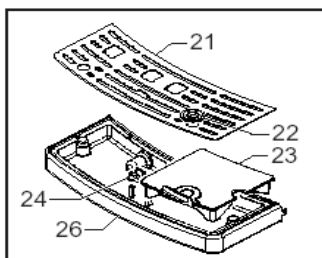

POS	SAECO No.	SUP038 Xelsis SS E74144 Rev.03 Code: 10003278	NOTES	Special Order No.
Yellow = Not Available unless Special Ordered				
1	11013212	Water container Assy, Nat/Gray		
2		BLACK HANDLE WATER CONTAINER LID MYB9		11012738
3	90001004	O-Ring, Metric, Epdm, 0019-10		
4	90001003	Filter, Water Tank		
5	NM01032	O-Ring, Rubber, 0060-30, Orm		
6	90001006	Spring, Water Tank Valve		
7	90001007	Piston, Water Tank Valve		
8	11022127	Lid, Water Container, Nat/Gray		
9	701031150	Cover, Wtr Tnk Valve, Inlet		
10	145842900	Gasket, Water Tank,		
11	701014150	Flange, Water Tank Valve		
12	NM02004	O-Ring, Epdm, 0080-20, Orm		
13		SCREW TSP TORX 10 3,5X9,5 SHEET SS		129535721
14		SPARES KIT BEAN COFFEE CONT.LID V2 MYB9	UP TO S/N.9010SA40120165	20006842
17	17000202	Lid Bean Cont Assy V2,Nat/Gray	FROM S/N.9010SA40120166	
15	149213059	Cap, Knob, Grey		
16		SCREW TCB TORX 10 3X12 PLAST.ZN-B		129913902
17		SPARES KIT BEAN COFFEE CONTAINER V2 MYB9	UP TO S/N.9010SA40120165	20006843
		BLACK BEAN CONTAINER V2 MYB9	FROM S/N.9010SA40120166	17000194
18		BLACK GRIND.ADJUSTMENT KNOB MBY9		11012852
19		WASHER FOR GRIND.ADJUSTM. KNOB MBY9		11022528
20	145897300	Adjustment Gear, Coffee Doser		
21	11022803	Grill SS Drip Tray V2-MYB9/H-P		
		SS DRIP TRAY GRATE MYB9/T	ID	11022385
22	17000147	Seal V3 blk,Grill/Carafe		
23	11022802	Tray V2 Blk,Grill/Carafe		
		BLACK DRIP TRAY COVER MYB9/T	ID	11022384
24	11005388	Float, Drip Tray, Red Primea R		
		RED FLOAT FOR DRIP TRAY MDS	ID	17000001
25	17800061	Sensor, 2 Pole, V2 UL		
26	11013214	Drip Try Assy, Blk, SB/SS		
		BLACK/BLACK DRIP TRAY MYB9/H-P ASSY.		11013281
		WHITE/BLACK DRIP TRAY MYB9/H-P ASSY.		11013300
		SM/SS-BLACK DRIP TRAY MYB9/T ASSY.	ID	11022389