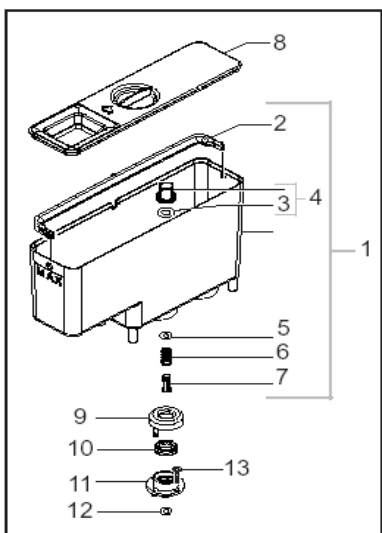

POS	SAECO No.	SUP038 Xelsis SS E74144 Rev.03 Code: 10003278	NOTES	Special Order No.
Yellow = Not Available unless Special Ordered				
1	11013212	Water container Assy, Nat/Gray		
2		BLACK HANDLE WATER CONTAINER LID MYB9		11012738
3	90001004	O-Ring, Metric, Epdm, 0019-10		
4	90001003	Filter, Water Tank		
5	NM01032	O-Ring, Rubber, 0060-30, Orm		
6	90001006	Spring, Water Tank Valve		
7	90001007	Piston, Water Tank Valve		
8	11022127	Lid, Water Container, Nat/Gray		
9	701031150	Cover, Wtr Tnk Valve, Inlet		
10	145842900	Gasket, Water Tank,		
11	701014150	Flange, Water Tank Valve		
12	NM02004	O-Ring, Epdm, 0080-20, Orm		
13		SCREW TSP TORX 10 3,5X9,5 SHEET SS		129535721
14		SPARES KIT BEAN COFFEE CONT.LID V2 MYB9	UP TO S/N.9010SA40120165	20006842
17	17000202	Lid Bean Cont Assy V2,Nat/Gray	FROM S/N.9010SA40120166	
15	149213059	Cap, Knob, Grey		
16		SCREW TCB TORX 10 3X12 PLAST.ZN-B		129913902
17		SPARES KIT BEAN COFFEE CONTAINER V2 MYB9	UP TO S/N.9010SA40120165	20006843
		BLACK BEAN CONTAINER V2 MYB9	FROM S/N.9010SA40120166	17000194
18		BLACK GRIND.ADJUSTMENT KNOB MBY9		11012852
19		WASHER FOR GRIND.ADJUSTM. KNOB MBY9		11022528
20	145897300	Adjustment Gear, Coffee Doser		
21	11022803	Grill SS Drip Tray V2-MYB9/H-P		
		SS DRIP TRAY GRATE MYB9/T	ID	11022385
22	17000147	Seal V3 blk,Grill/Carafe		
23	11022802	Tray V2 Blk,Grill/Carafe		
		BLACK DRIP TRAY COVER MYB9/T	ID	11022384
24	11005388	Float, Drip Tray, Red Primea R		
		RED FLOAT FOR DRIP TRAY MDS	ID	17000001
25	17800061	Sensor, 2 Pole, V2 UL		
26	11013214	Drip Try Assy, Blk, SB/SS		
		BLACK/BLACK DRIP TRAY MYB9/H-P ASSY.		11013281
		WHITE/BLACK DRIP TRAY MYB9/H-P ASSY.		11013300
		SM/SS-BLACK DRIP TRAY MYB9/T ASSY.	ID	11022389