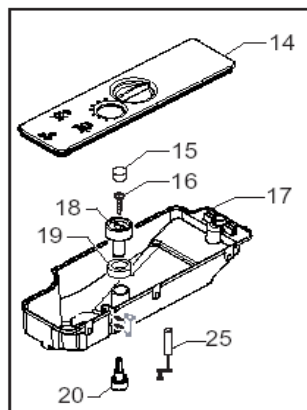

POS	SAECO No.	SUP038 Xelsis SS E74144 Rev.03 Code: 10003278	NOTES	Special Order No.
Yellow = Not Available unless Special Ordered				
1	11013212	Water container Assy, Nat/Gray		
2		BLACK HANDLE WATER CONTAINER LID MYB9		11012738
3	90001004	O-Ring, Metric, Epdm, 0019-10		
4	90001003	Filter, Water Tank		
5	NM01032	O-Ring, Rubber, 0060-30, Orm		
6	90001006	Spring, Water Tank Valve		
7	90001007	Piston, Water Tank Valve		
8	11022127	Lid, Water Container, Nat/Gray		
9	701031150	Cover, Wtr Tnk Valve, Inlet		
10	145842900	Gasket, Water Tank,		
11	701014150	Flange, Water Tank Valve		
12	NM02004	O-Ring, Epdm, 0080-20, Orm		
13		SCREW TSP TORX 10 3,5X9,5 SHEET SS		129535721
14		SPARES KIT BEAN COFFEE CONT.LID V2 MYB9	UP TO S/N.9010SA40120165	20006842
17	17000202	Lid Bean Cont Assy V2,Nat/Gray	FROM S/N.9010SA40120166	
15	149213059	Cap, Knob, Grey		
16		SCREW TCB TORX 10 3X12 PLAST.ZN-B		129913902
17		SPARES KIT BEAN COFFEE CONTAINER V2 MYB9	UP TO S/N.9010SA40120165	20006843
		BLACK BEAN CONTAINER V2 MYB9	FROM S/N.9010SA40120166	17000194
18		BLACK GRIND.ADJUSTMENT KNOB MBY9		11012852
19		WASHER FOR GRIND.ADJUSTM. KNOB MBY9		11022528
20	145897300	Adjustment Gear, Coffee Doser		
21	11022803	Grill SS Drip Tray V2-MYB9/H-P		
		SS DRIP TRAY GRATE MYB9/T	ID	11022385
22	17000147	Seal V3 blk,Grill/Carafe		
23	11022802	Tray V2 Blk,Grill/Carafe		
		BLACK DRIP TRAY COVER MYB9/T	ID	11022384
24	11005388	Float, Drip Tray, Red Primea R		
		RED FLOAT FOR DRIP TRAY MDS	ID	17000001
25	17800061	Sensor, 2 Pole, V2 UL		
26	11013214	Drip Try Assy, Blk, SB/SS		
		BLACK/BLACK DRIP TRAY MYB9/H-P ASSY.		11013281
		WHITE/BLACK DRIP TRAY MYB9/H-P ASSY.		11013300
		SM/SS-BLACK DRIP TRAY MYB9/T ASSY.	ID	11022389