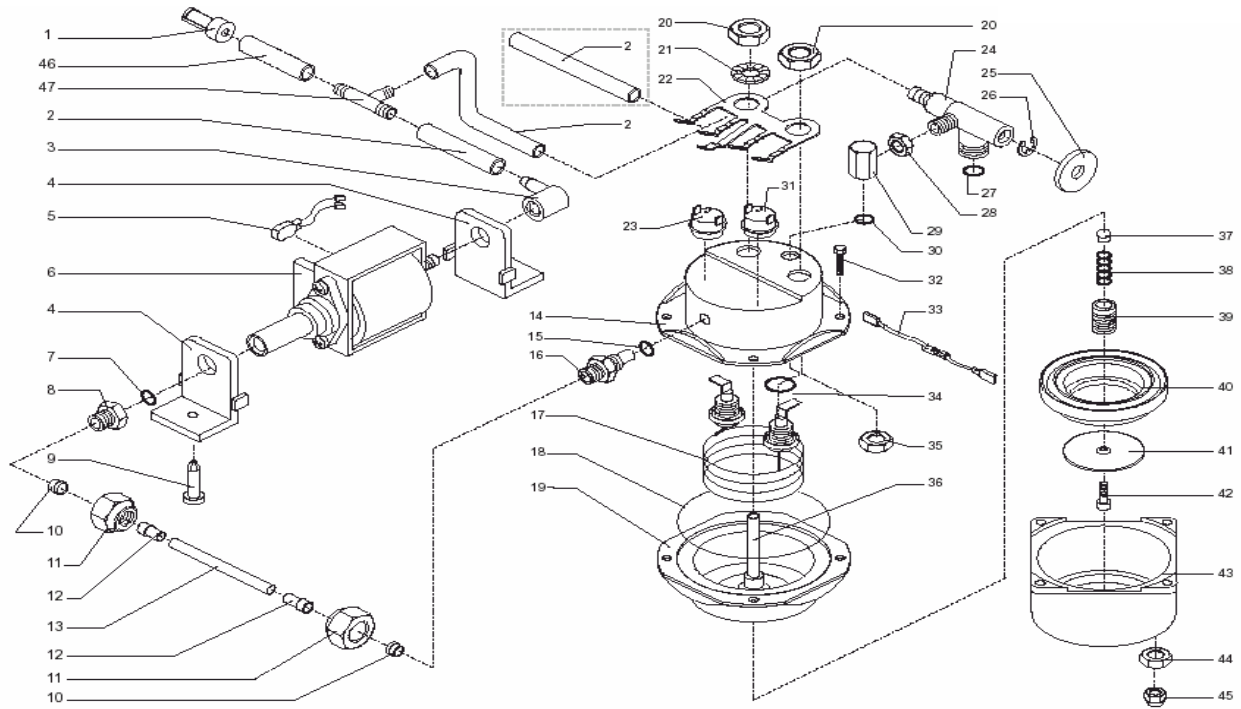

POS	SAECO No.	SIN015 Espresso Classico Blk-SS E71008 Rev.10 Cod: 711712009/711712050	NOTES	Special Order No.
Yellow = Not Available unless Special Ordered				
1	N/A	FILTRO IN ASPIRAZIONE		
2	1501022	Tube, Silicone, 5x10, L=156		144650100
3	147920150	Fitting, 90o, Pump Inlet		
4	N/A	SUPPORTO POMPA TYP ULKA		149181550
5	N/A	AS.TERMPR.TERMICO 120°C CAV.121/121		289200100
6	289200200	Thermal Breaker, Ulka, Vienna		
7	N/A	POMPA ULKA EP5/S GW 230V-50HZ		12000140
8	N/A	POMPA ULKA EP5/S GW 100V-50/60HZ		12000130
9	N/A	POMPA ULKA EAP5/S 120V-60HZ		12000142
10	N/A	POMPA ULKA EP5/SD1 GW 230V-50HZ - ORZO C		12000145
11	140321961	O-Ring, Epdm, 2031		
12	11001194	Fitting, Pump, TEA/Brass		
13	N/A	RIVET.PLAST.NER.D1=9,5 X FORO D=5,5		148050150
14	121800420	Ferrule, Brass, L=7		
15	123460120	Nut, Compression, 1/8"		
16	11008877	Insert, TEA/Brass, OD4xID3xL10		
17	9971015	Tube, Teflon, 6,5 Ft. Section		
18	122902121	Boiler Top, Stainless Steel		
19	140320762	O-Ring, Silicone, 108		
20	127960920	Connector, Strait, Boiler		
21	188150351	Heat Element, 120V,900W, Maest		
22	140322962	O-Ring, Silicone, 176, Flange		
23	222890600	Boiler Bottom, Stainless Steel		
24	123452000	Nut, M12 X 1,25, H=4,5Mm		
25	128311204	Washer, A12, Uni 8842, Burnish		
26	126833921	Spring Clip, Thermal Hold Down		
27	189425100	Thermostat, 127D		
28	228455200	Steam Valve Body		
29	N/A	ROSETTA 9X27X2 ZINCATA		128170302
30	120350504	Retaining Ring E, 7434		
31	140321861	O-Ring, Epdm, 2025		
32	123390420	Nut, 1/8", H=4,5		
33	N/A	RACCORD.RUB/CALD.INOX CAD-SAMBA OT/TEA		11001193
34	140323062	O-Ring, Silicone, 2043		
35	189422000	Thermostat, 95o		
36	N/A	TERMOSTATO 98° INT-01L-1547 ORZO CREM		189422500
37	129680802	Screw, M5x20, W/washer		
38	183404462	Thermal Fuse, AWG18, 152°		
39	140322262	O-Ring, Silicone, 2050		
40	123390109	Nut, 1/8 GAS H=6 CH=14 Nickelp		
41	129311220	Tube, Boiler, Internal		
42	149450588	Valve, Silicone Ball		
43	126761518	Spring, Outlet Valve		
44	12960820	Bushing, Outlet S/S Boiler Br		
45	145841500	Gasket, Brew Head, New Style		
46	123741421	Shower Screen, Brew Head, SS		
47	129854021	Screw, M4X8, Uni 7688		