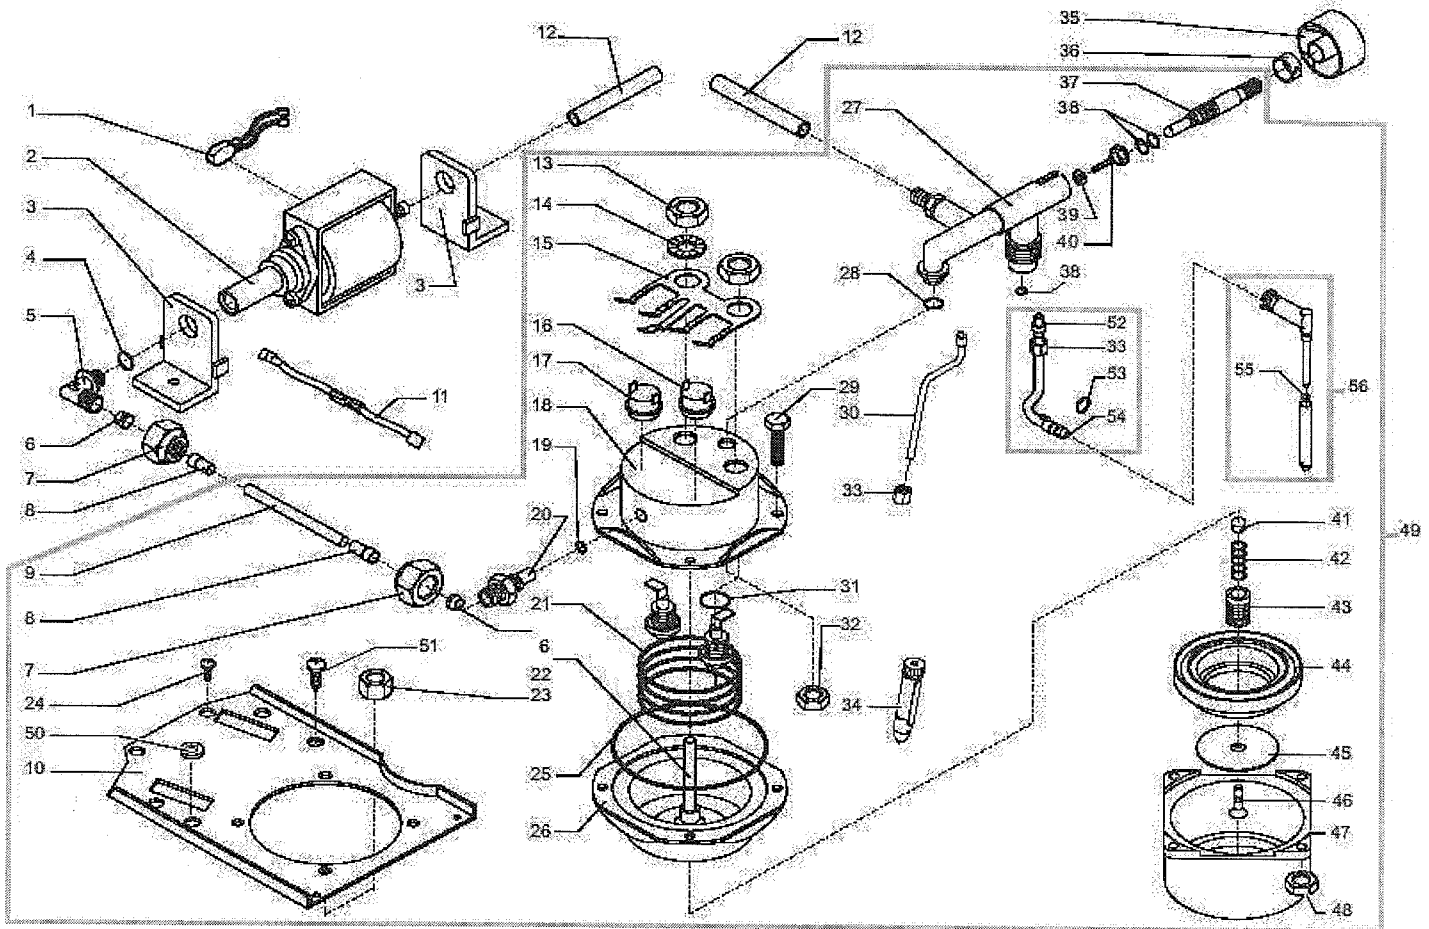

Pos.	Item#	Description	Comments
1	289200200	Thermal Breaker, Ulka, Viennas	100V-120V
	289200100	Special Order	230V
2	187720954	Special Order	
	187721455	Pump Ulka 120V, Esp. Clas. Rs	
	187720958	Pump Ulka Pgi 220V	
3	149181550	Special Order	
4	140321961	Or 2031 In Epdm	EPDM
5	127913620	Elbow, 90 Deg. Angle	
6	121800420	Ferrule	
7	123460120	Nut Compression 1/8	
8	121840120	Insert, Brass	
9	229402800	Tube, Teflon, 4x6, L=78mm	Matassa
10	127530907	Mounting Plate, Super Idea	
	183401062	Special Order	120V
	183401400	Special Order	230V
12	149360200	Tube Silicone, 5X8	Matassa
13	123452000	Nut, M12X1.25 H=4.5Mm	
14	128311204	Washer, Uni8842, A12, Burnishe	Brunita
15	126833921	Spring Clip, Therm, Hld Dwn	
16	189422000	Thermostat 95Dgrs C	
17	189425100	Thermal Switch 127D Thermostat	
18	122902121	Boiler Top, Stainless Steel	
19	140320762	O-Ring 108 Silicone	Silicone
20	127960920	Connector, Strait, Boiler	
21	188150351	Heat Element 120V-900W Maestro	120V
	188150358	Heat Element, 230V 900W **NOTE	230V
	188150354	Special Order	100V
22	129311220	Tube, Boiler, Intrnl, Maestro	
23	123160502	Nut, M5, Uni5587-68	Zincato
24	129519003	Screw, M8x9.5, Din 7981	Nik
25	140322962	O-Ring 176, Boiler Flange	Silicone
26	222890600	Boiler Bottom, Stainless Steel	
27	228455500	Steam Valve Body***	
28	140323062	O-Ring 2043	Silicone
29	129680802	Screw, M5x20, W/washer	Znp
30	229380508	Steam Wand Assy Idea, Veneto, Ec	
	129374208	Special Order	Grindmas. cialda 1100
31	140322262	O-Ring 2050, Heat Element***	Silicone

Pos.	Item#	Description	Comments
32	123390520	Nut 1/8 Gas H=6, Ch14	Ottone
33	123450408	Nut, Steamwand, Maestro	
34	147430150	Special Order	
35	147712250	Knob Steamarm Gran Cema	
36	120460204	Linkage, Steam Knob	
37	120642620	Special Order	
	120644420	Special Order	
38	140321861	O-Ring 2025 ***	
39	145842664	Valve Seat, Magic Combi/Esp/Pgi	EPDM
40	128870420	Piston, Pg Ii, Magic Espresso A	
41	149450588	Valve/Ball/Silicon Traditional	
42	126761518	Spring/ Outlet Valve	
43	129960820	Bushing, Outlet S/S Boiler Br	
	129960320	Bushing, Outlet	
44	145841500	Gasket, Brew Head New Style	
45	123741421	Brew Head Shower Screen Concav	
	123740221	Filter***Can Use 0123.741.421	
46	129854021	Screw, M4X8, UNI 7688	
	129931421	Special Order	Inox
47	220290300	Portafilter Cm Lock Ring Magic	
	220300100	Special Order	
	220300300	Special Order	120V
48	123300102	Nut, M5, Uni 5590	Giappone
49	282053458	Special Order	Zincato
	282053451	Special Order	230V
	282055551	Special Order	120V
	282117655	Special Order	120V
	282132655	Special Order	120V
50	148341163	Special Order	Costco
51	129931802	Special Order	
	129376208	Steam Arm Plug-In Attach Versi	Costco
53	140320200	O-Ring Steam Arm Plug-In Versi	Costco
54	142270600	Cappuccinatore Teflon Conn W/W	Costco
55	140324761	O-Ring Pannarello Plug-In Vers	Costco
56	227430550	Pannarello, Plug-In Assy, Blk	Costco

Special Order: Call 1-800-933-7876 to speak with a service rep.