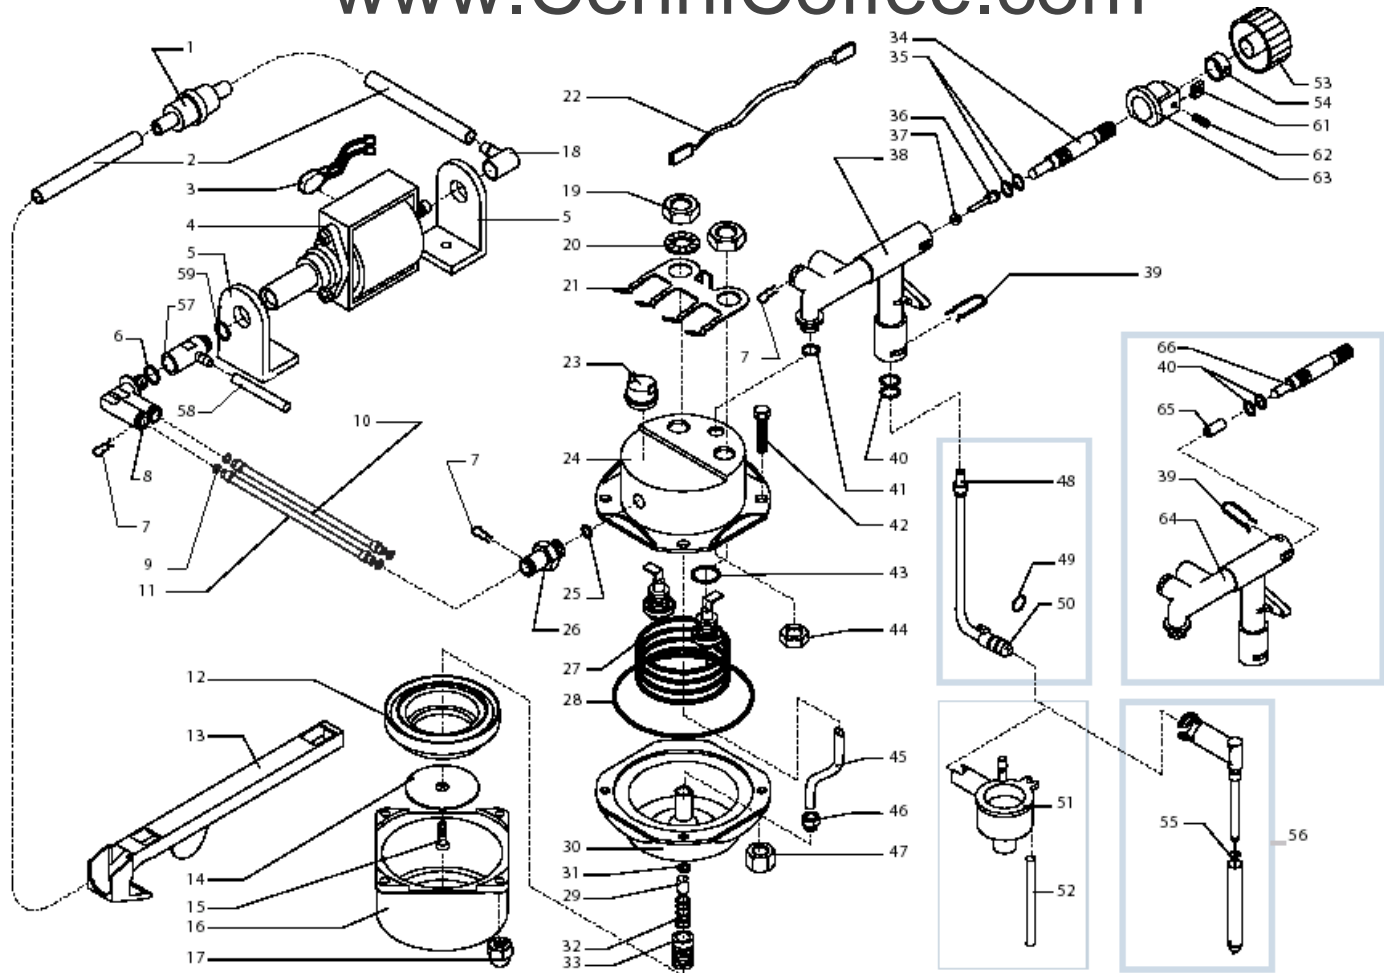

Pos.	Item#	Description	Comments
33	222761168	Special Order	
34	145848400	Special Order	
35	222839153	Special Order	
	222839141	Special Order	
36	128160200	Special Order	
37	142840500	Lamp, Green Indicator Light	
38	142900300	Lamp Cable Assy	
	188541655	Lamp Assy 120V, Magic Combi	
39	186075385	Switch On/Off Magic Esp/Combi	
40	186053293	Switch, Brewing, Magic Combi	
41	142880350	Trim Ring, Switch, Gray, Magic Co	
42	223000150	Special Order	
	223000141	Special Order	
	223000153	Special Order	

Pos.	Item#	Description	Comments
		Da matr. 20011047953	
38	228443220	Special Order	
		Da matr. 20011047953	
39	126764018	Spring Clip, Steam Tube	
40	140321861	O-Ring 2025 ***	EPDM
41	140323062	O-Ring 2043	Silicone
42	129680802	Screw, M5x20, W/washer	
43	140322262	O-Ring 2050,Heat Element***	Silicone
44	123390520	Nut 1/8 Gas H=6,Ch14	
45	129313121	Intern, Perform,Tube Ss	
46	127963820	Straight Brass Conn	
47	123160502	Nut,M5,Uni5587-68	
48	229350408	Steam Arm, Magic Cappuccino	
49	140324461	O-ring, Metric, 0060-20	EPDM
50	142270600	Cappuccinatore Teflon Conn W/N	
	142270650	Special Order	
51	142520130	Cappuccinatore White Plug-In	
	142520150	Cappuccinatore Black Plug-In	
52	149360400	Tube, Silicone, CappTore	
53	147711550	Steam Knob, Idea,Cafe Charisma	
54	120460100	Clamp	
55	140324761	O-Ring Pannarello Plug-In Vers	
56	227430530	Pannarello, Plug-In Assy White	
	227430550	Pannarello, Plug-In Assy,Blk	
57	149452450	Valve S3	
58	149360200	Tube Silicone, 5X8	Matassa in Kg
59	140324062	Special Order	Silicone
60	149193950	Special Order	
61	123451900	Nut, M4, 8X8X4	
62	125580104	Set Screw, M4x8, UNI 5929, Bur	
63	142200350	Steam Valve Cam	
64	226474200	Special Order	
		Fino a matr. 20011047952	
65	141910764	Steam Valve Seat,Via Veneto Co	
		Fino a matr. 20011047952	
66	120644320	Special Order	
		Fino a matr. 20011047952	