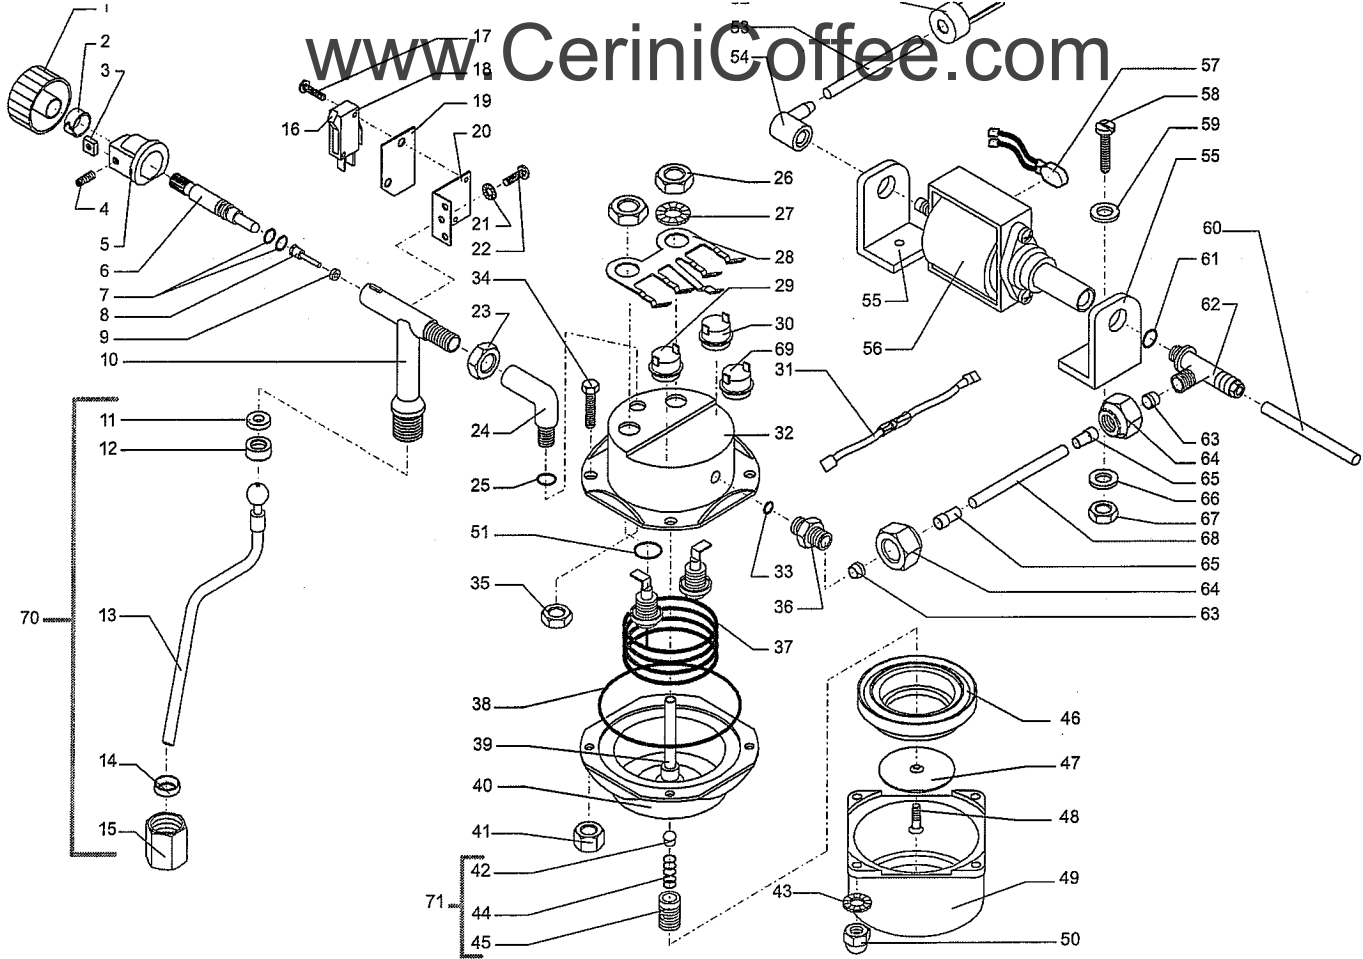

STARBUCKS SIN 006

Cod. 7 1 41

POS	CODICE	DESCRIZIONE	NOTE
01	147710362	Knob for rod	Grey
	147710350	Knob for rod	Black
02	120460204	Quick coupling	
03	123451900	Square nut M4 (8 x 8 x 4)	
04	125580104	STEI Screw M4 x 8 UNI 5929 Burnished	
05	142200350	Cam for tap rod	
06	120640620	Tap rod	
07	140321461	OR 2018	
08	128870420	Piston for water passage	
09	145842664	Gasket	
10	128452403	Br./Nik. tap of inox boiler 120 V	
11	145840365	Viton gasket	
12	148620100	Seal upper half-ball	
13	129372208	Chrome-plated steam pipe	
14	148620200	Seal lower half-ball	
15	123450308	Steam pipe stop nut	
16	126310200	Lever for Crouzet 161 F (79218581)	
17	129513203	Self-tapping screw 2.9 x 15.9 DIN 7981	
18	186701500	Micro-switch 83161. 1 IW3	
19	182580100	Insulating carton for micro-switch	
20	129180802	Micro-switch supporting plate	
21	128310404	Washer UNI 8842A4	
22	129823802	TCB Screw x 8 UNI 7687	
23	123390420	Nut 1/8" H=4.5	
24	227910200	90° union Nickel-plated	
25	140323062	Silicone OR 2043	
26	123452000	Nut M12 x 1.25 H=4.5	
27	128311204	Washer UNI 8843 A12 Burnished	
28	126833921	Spring retaining 2 thermost. + ground	100 V - 120 V
	126836321	Spring retaining 3 thermost. + ground	230 V
29	189422000	95° Thermostat 1NT-01L-0036	
30	189425100	127° Thermostat 1NT-01L-0499	
31	183402262	Thermal fuse	120 V
32	122902121	Stainless steel boiler upper body	
33	140320762	Silicone OR 108	
34	129680802	TE Screw M5 x 20 built-in ZNP washer	
35	123390109	Nut 1/8 gas	
36	127960903	Nick. straight union for boiler	120 V
37	188150151	Resistance with Nick.terminals	100 V
	188150154	Resistance with Nick.terminals	230 V
	188150358	Resistance with Nick.terminals	230 V
38	140322962	Silicone OR 176