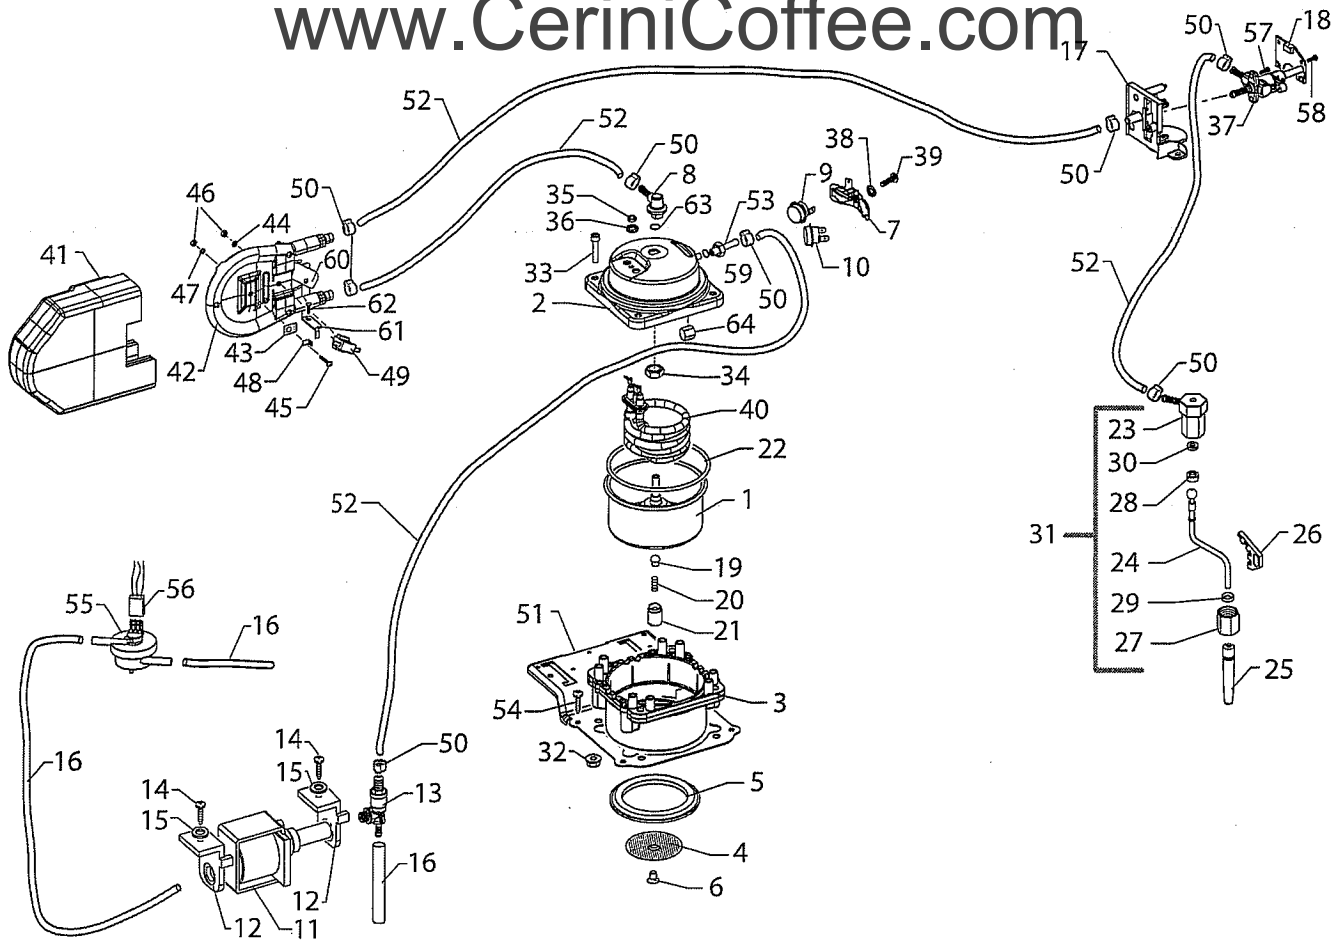

STARBUCKS

SIN 025RX

Cod. 10001524

POS	CODE	DESCRIPTION	NOTE	POS	CODE	DESCRIPTION	NOTE
01	11004588	SS.LOWER BOILER CASING NEWGEN/BASE AS.		42	11004556	HEATING-ELEMENT BLECKMAN 120V 1000W	
02	11001462	STAINL.STEEL UPPER BOILER CASING NEWG.		43	127535319	GALV/STEEL THERMAL FUSE FIXING PLATE	
03	11007136	FILTERH.RETAIN.RING SS.BOILER NEWGEN S/S		44	128310404	WASHER UNI 8842 A4 BURNISHED	
04	11001471	PERCOLATOR DE=49,5 SS BOILER NEWGEN		45	129823802	TCB SCREW M4X8 UNI 7687 ZNP	
05	11004543	FILTERHOLD.SEAL SS.BOILER NEWGEN/BASE		46	U302.003	nut HEXAGONAL M4 UNI 5588	
06	D17987-5X81	SCREW TSP M5X8 UNI 7688 DIN 965 INOX		47	128420102	GALV.ELASTIC WASHER UNI 1751 B4	
07	11000994	THERMOST.FIXER SPRING SS.BOILER NEWGEN		48	NE15.026	MALE TONGUE 45° 6,3 D.5,2	
08	11005754	BRASS/NIKELED CONNECTOR FOR BOIL. P236		49	189428300	THERMOSTAT 175° INTERCONTR.161471002	
09	12000160	THERMOSTAT 95° US-622AXTDNO		50	12000361	OETIKER CLAMP D=9 16702491	
10	189428600	THERMOSTAT 175° 1NT-08L-5125		51	11005070	STEEL BOILER SUPPORT P236	
11	12000142	ULKA PUMP EP5/S 120V-60HZ		52	16000190	4,2X8,2 SILICON TUBE IN ROLL	
12	149181550	PUMP SUPPORT TYPE ULKA		53	11000998	BRASS FAUCET CONNECTOR SS BOILER	
13	11001007	BLACK VALVE SS.NEWGEN BOILER ASSY.		54	129573402	SCREW TAPT M4X10 DIN 9385 GALV	
14	U109.013	screw AUT.TCB 3,5X13 DIN 7981 C		55	12000666	TURBINE 932-8521/180 ASSY.	
15	U207.004	PLAIN WASHER 4,3X16 UNI 6592 GAL		56	11005616	3POLES CONNECTOR TURBINE P236 UL	
16	JS01.022	SILICONE TUBE 5X10 60 SHORE IN ROLL		57	129912202	SCREW TCB TORX T10 3X12 UNI 9786 ZN	
17	11005017	NEUTRAL FAUCET SUPPORT P236		58	129912702	SCREW PT TORX 3X10 WN 1411 GALVANIZ	
18	4332061000	CARD TAP STEAM		59	140320662	OR 106 IN SILICONE	
19	EF0012	SEAL FOR VALVE		60	129025002	BRACKET BOILER SMART SUPPORT	
20	EF0013	SPRING FOR BOILER VALVE		61	11006754	STEEL SUPPORT BLECKM.RESISTANCE P236	
21	11000996	BRASS VALVE HOLD SCREW SS.BOILER NEWG.		62	U110.003	screw AUT.TCB 3,5X9,5 DIN 7981 F	
22	12000087	OR METRIC 0850-30 IN SILICONE		63	140323062	OR 2043 IN SILICONE	
23	11005755	BRASS/NIKEL. CONNEC.FOR STEAM TUBE P236		64	11001000	BRASS NOZZLE SS.BOILER NEWGEN	
24	11005562	ST.STEEL STEAM TUBE P236 ASSY.					
25	227431321	PANNARELLO ASS.G100 STAINLESS STEEL					
26	149182250	STEAM TUBE SOCKET BLACK					
27	123450308	SELF-LOCK NUT H=21 STEAM TUBE+SPHER					
28	148620100	UPPER SEMISPHERE SEAL					
29	148620200	LO. SEMISPHERE SEAL					
30	145840365	SEAL FOR ARTICULA. STEAM TUBE					
31	11005778	STEAM TUBE P236 ASSY.					
32	123270102	NUT M6 FLANGED TOOTHED BASE GALV					
33	U023.022	screw TCEI M6,0X30 UNI 5931					
34	123390109	NUT 1/8 GAS H=6 CH=14 BRASS/NIKEL					
35	11001465	BRASS NUT FOR STAINL.STEEL NEWGEN BOIL.					
36	128310402	WASHER UNI 8842 A4 GALV,					
37	11005746	COCK WITH CAM + MAGNET					
38	128310304	WASHER UNI 8842 A3 BURNISHED					
39	129821402	TCB SCREW M3X4 UNI 7687 ZNP					
40	11004509	HEAT ELEMENT SS.BOILER NEWGEN	120V-1000W				
41	147755900	HEAT.ELEMENT PROTECTION BLECKMANN					

STARBUCKS

SIN 025RX

Rev. 00 - 22/03/07

TAVOLA 2/2