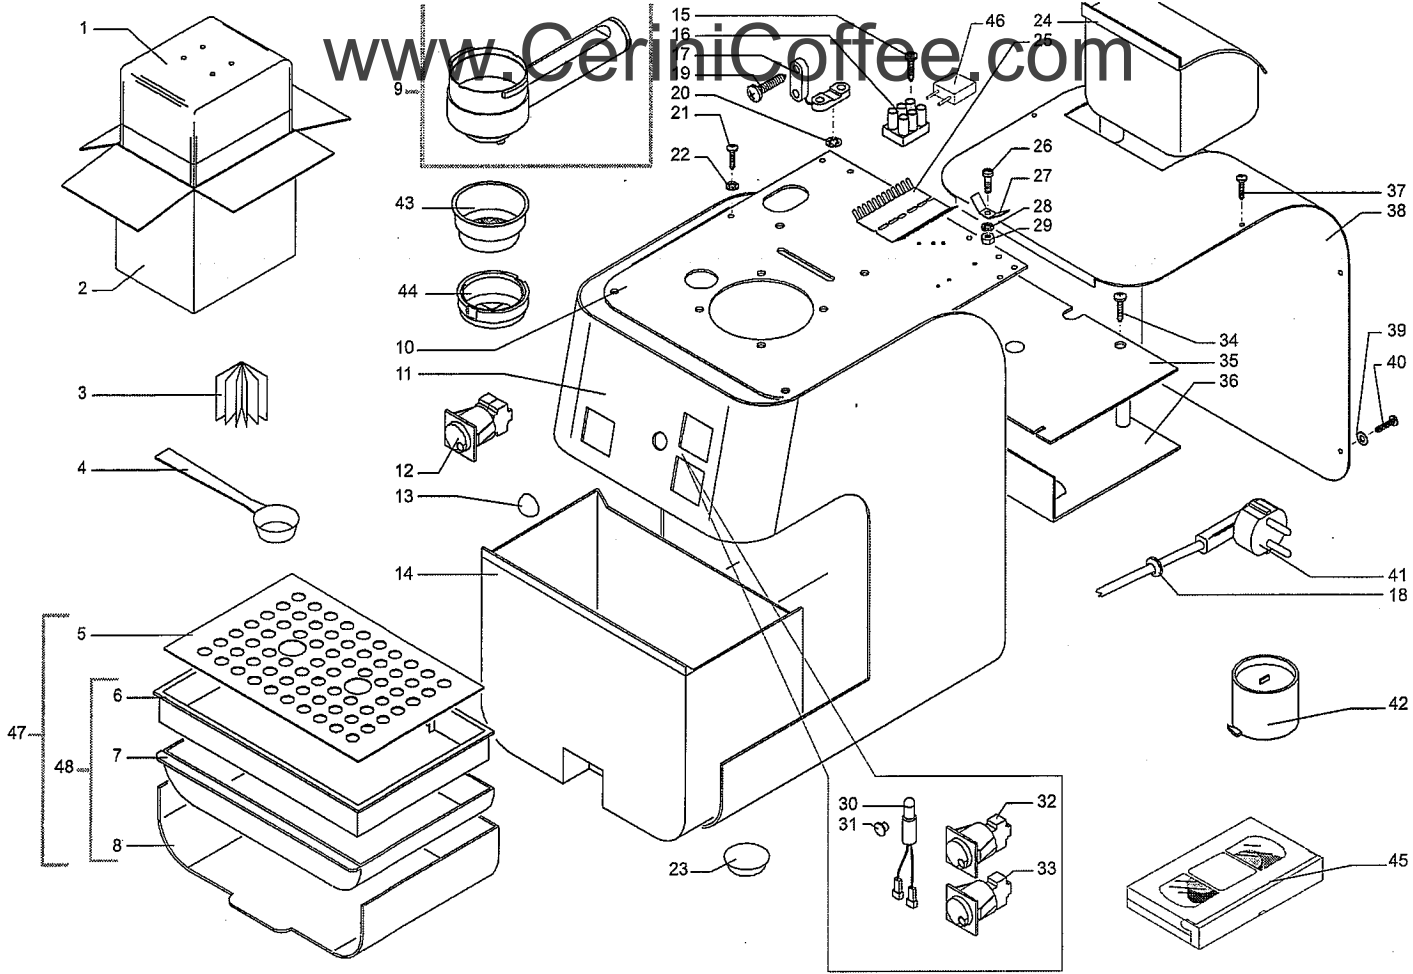

STARBUCKS

SIN 025RX

Rev. 00 - 22/03/07

TAVOLA 2/2

STARBUCKS SIN 006

Cod. 7 1 41

POS	CODICE	DESCRIZIONE	NOTE
01	178690700	Polystyrene box	
02	178558500	Starbucks lithographed box	
03	165932800	Starbucks instruction book	
04	146680159	Grey measure R/7016 for coffee	
05	125740921	Grid	
06	149640862	Tank for water recovery	Grey
	149640847	Tank for water recovery	Black
07	142600362	Grey box	
	142600347	Black box	
08	149180862	Recovery tank support	
	149180847	Black recovery tank support	
09	226552008	Rapporto filter holder with chromium-plated cap	
10	227540530	Boiler support white plate	
	227540547	Boiler support black plate	
11	222387421	Stainless Star. Barista body screened Black	
	222387430	White Star. Barista body screened Grey	
	222387447	Black Star. Barista body screened White	
	222387442	Blue Star. Barista body screened White	
	222387415	Green Star. Barista body screened White	
	222387445	Gold Star. Barista body screened Black	
	222387440	White Star. Barista body screened Black	
	222387495	Yellow Star. Barista body screened Black	
	222387498	Copper Star. Barista body screened Black	
	222387460	Grey Star. Barista body screened Black	
	222387443	Blue Navy Star. Barista body screened Silver	
	222387410	Red Star. Barista body screened Black	
	222387422	Cream Ral1015 Star. Barista Body	
	222387419	Photoengraved Barista body screened	
	222389030	White body painted Proteo Arte	
12	186052450	Black double-pole switch Rold 81185	100 V - 120 V
	186051450	Black double-pole switch Rold 81190	230 V
13	147620700	Adhesive foot	
14	222680780	Water tank screened Max	
	222680480	Water tank screened Starbucks Barista	
	222680680	Water tank screened Starbucks W.W.W.	
15	129513203	Self-tap. screw 2.9 x 15.9 DIN 7981 Nickel-pl.	
16	186801400	Three-way terminal board	
17	188600550	Black cable fastener	
18	187640500	Fair lead AB/6 75 Shore	
19	129513203	Self-tap. screw 2.9 x 15.9 DIN 7981 Nickel-pl.	
20	128210200	Lock washer for d=2	
21	129511803	Self-tap. screw 2.9 x 6.4 DIN 7981 Nickel-pl.	
22	128310304	Washer 3 UNI 3703	
23	147620500	Black adhesive foot d=20 H=6.4	
24	142860162	Funnel for tank filling	Grey