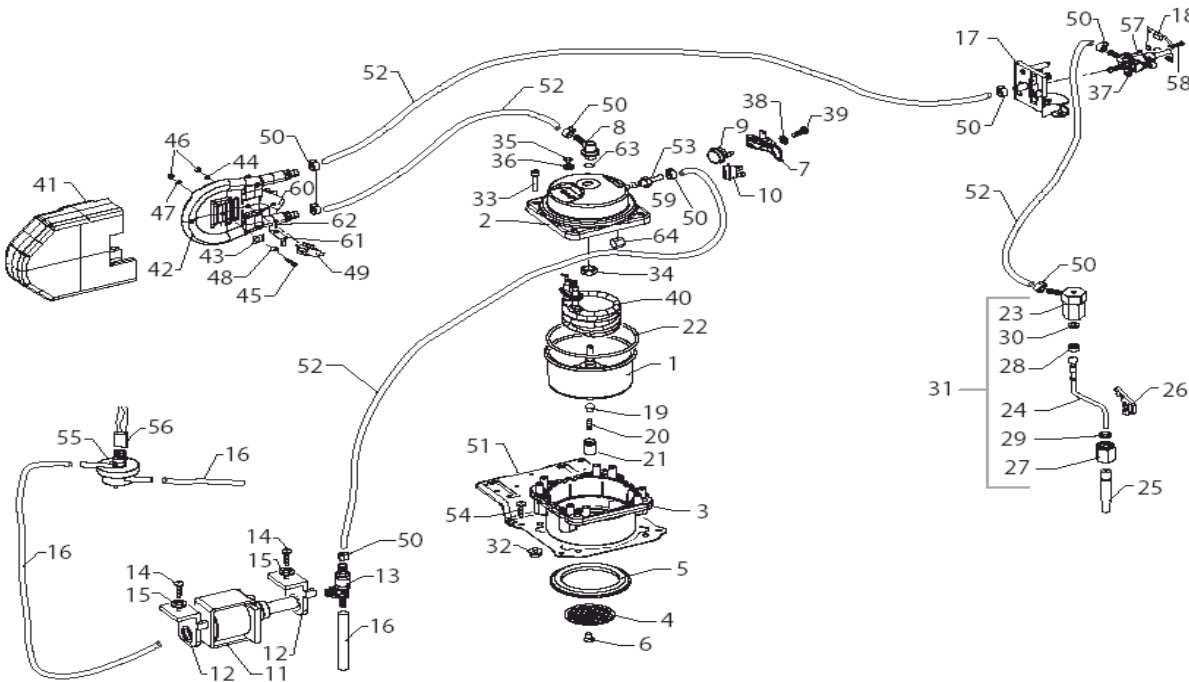

POS	SAECO No.	SIN025RX STARBUCKS SIRENA E71065 Rev. 00 Code: 10001524	NOTES	Special Order No.
<b>Yellow = Not Available unless Special Ordered</b>				
1	11004588	Lower Boiler, Inner		
2	11001462	Upper Boiler		
3	11007136	Lower Boiler, Outer Holder		
4	11001471	Screen, Boiler		
5	11004543	Gasket, Boiler		
6	D17987-5X8I	Screw, M5x8 DIN 965 Inox		
7	11000994	Spring, Thermostat Boiler		
8	11005754	Connector, Boiler Top		
9	12000160	Thermostat 95° US-622AXTDNO		
10	189428600	Thermostat, 175o, Sirius		
11	187721455	Pump, Ulka, 120V		
12	149181550	Support Bracket, Pump Typ ULKA		
13	11001007	Valve, Boiler		
14	N/A	VITE AUT. TCB 3,5X13 DIN 7981 C NIK		U109.013
15	U207004	Washer, Plain, 4,3X16, 7P		
16	JS01022	Tube, Silicone, 5x10, L=156		
17	11005017	Support Steam Valve, Sirena		
18	4332061000	Plate, Steam Valve		
19	EF0012	Ball Valve		
20	EF0013	Spring		
21	11000996	Screw, Boiler Valve		
22	12000087	Oring M 0850-30 Silicone		
23	N/A	RACCORDO TUBO VAPORE P236 OTT/NIKELATO		11005755
24	N/A	AS.TUBO VAPORE C/SFERA P236 AC.INOX		11005562
25	227431321	Panarello Assembly		
26	149182250	PRESA NERA X TUBO VAPORE		
27	123450308	Nut, Self-lock, Steam Wand		
28	148620100	Bushing, Steam Wand, Large		
29	148620200	Bushing, Steam Wand, Small		
30	145840365	Gasket, Steam Nozzle		
31	11005778	AS.TUBO VAPORE P236		
32	123270102	Nut, M6, W/Flange		
33	U023.022	Screw, M 6x30 UNI 5931 8.8 ZNP		
34	123390109	Nut, 1/8 GAS H=6 CH=14 Nickelp		
35	N/A	DADO M4 CH6 H=7 X CALD.INOX NEWGEN OTT.		11001465
36	N/A	ROSETTA UNI 8842 A4 ZINCATA		128310402
37	11005746	Steam Valve Body, Sirena		
38	128310304	Washer, A3, Uni 8842, Burnish		
39	N/A	VITE TCB M3X4 UNI 7687 ZNP		129821402
40	11004509	Heating Element, Sirena		
41	147759900	Protection, Heat Exchanger, RS		
42	11004556	Steam Boiler, Sirena		
43	N/A	PIASTRINA FERMA TERMOFUSIBILE ACC/ZINC.		127535319