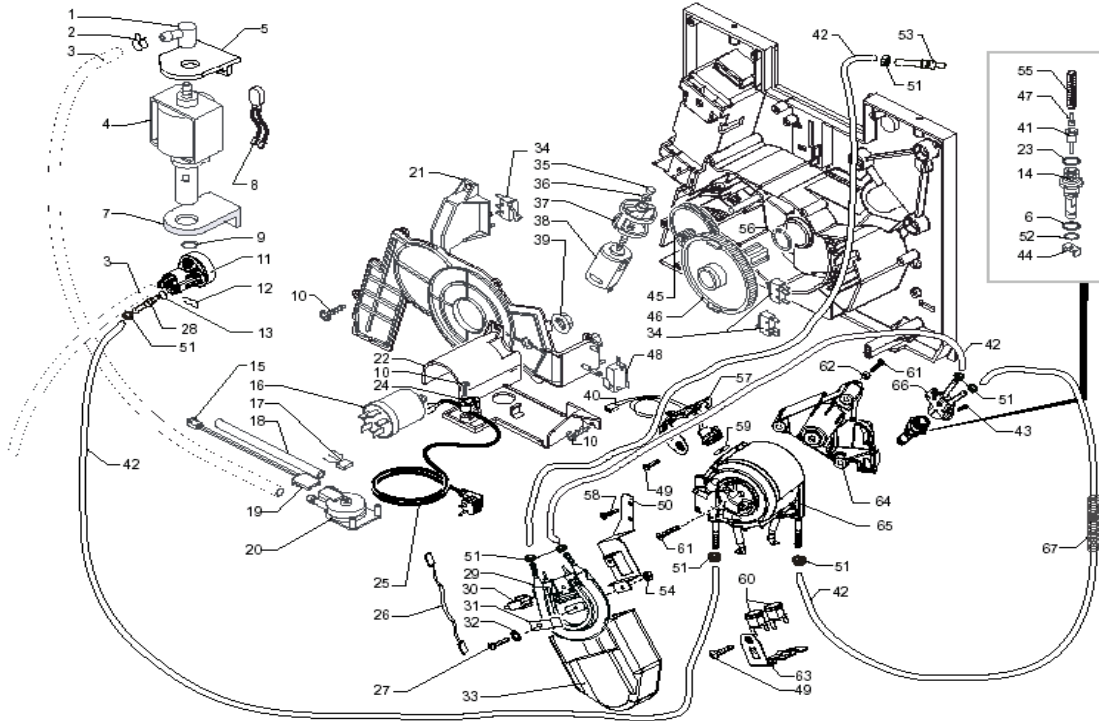

Incanto Deluxe Silver

POS	SAECO No.	SUP021YBDR Incanto Deluxe Silver E74082 Rev.06 Cod : 10002292	NOTES	Special Order No.
Yellow = Not Available unless Special Ordered				
42	16000380	Silicone Tube, Roll 5 X 8.5		
43	129910103	Screw, M3.5x15, Hi-Lo		
44	9011099	Lever, Boiler, Magic Deluxe		
45	146000759	Gear, Brew Drive Motor, 12/90		
46	9121069	Gear, 108 Tooth, Brew Drive		
47	90001067	Plunger, Boiler Valve, SS		
48	90001059	Microswitch, Saia, X3M5		
49	129573202	Screw, M4x8, Uni 8112, Tcb		
50	129025002	Bracket, Galvanized, Boiler		
51	N/A	OETIKER CLAMP D=9,5 16700004		12000892
52	NM01057	O-Ring, Silicone, 0050-20		
53	N/A	TEA/BRASS CONNECT. FOR SILICONE TUBE		11000750
54	U302003	Nut, M4, Uni 5588, Profimat		
55	9011132	Spring, Boiler Pin		
56	91611320	Washer, Brew Drive Motor, Myla		
57	126838217	Spring, Fixing sensor		
58	129573402	Screw, M4x10, Din 7985		
59	145951600	Insulating Disk, D=16		
60	189428200	Thermostat, 175o		
61	129932502	Screw, M5X30,UNI,7688,ZNP		
62	9161206	Screw, Spacers, For Boiler		
63	126838117	Retaining Clip, 2 Thermostats		
64	N/A	SUPPORT FOR ALLUMINIUM BOILER SMART		11004209
65	N/A	ALUM.BOILER WITH RESISTANCE 230v-1100w		11004667
66	N/A	BOILER SUPPORT CONNECTOR		11002606
67	N/A	SPRING D1=8,8 FOR FABRIC FINISH TUBE		11004703