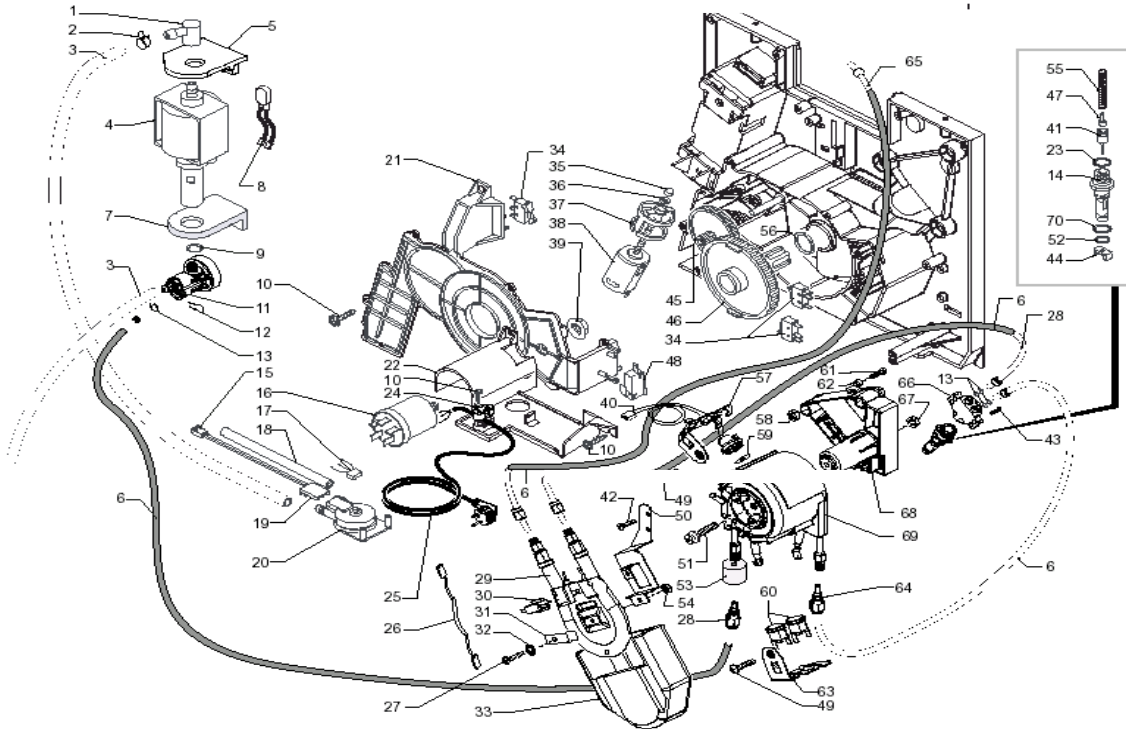

Incanto Deluxe Silver

POS	SAECO No.	SUP021YBDR Incanto Deluxe Silver E74082 Rev.06 Cod : 10002292	NOTES	Special Order No.
Yellow = Not Available unless Special Ordered				
1	147920150	Fitting, 90o, Pump Inlet		
2	184320200	Hose Clamp, Water Line, SA's		
3	149360200	Tube, Silicone, D=8x10		
4	12000131	Pump, Ulka, 120V, 60Hz		
5	N/A	PUMP SUPPORT HOLE 13,2 RED		149205710
6	149361200	Tube, Silicone, Blk, 7.5x9.3		
7	80001005	Support, Eaton Pump		
8	N/A	AS.TERMPR.TERMICO 120°C CAV.125/365 120V		289201000
9	NM02028	O-Ring, Epdm, 2015		
10	129670202	Screw, M3.5x16, Tcb, D=8		
11	229452100	Compensation/Sfty Valve, Assy		
12	9011144	Clip, Hairpin, Teflon Tube		
13	140328059	O-Ring, Silicone, 2015		
14	9011100	Valve Housing, Boiler, Magic D		
15	N/A	3POLE CONNECT.AS.TURBINE JP18 SMART		283551300
16	184651100	Filter, V.Digital		
	184651500	Power Filter, Charisma/Vspress		
17	N/A	PARTICULAR NOT AVAILABLE SEE PART. N°20		
18	JS01022	Tube, Silicone, 5x10, L=156		
19	9161018	Fork, Flowmeter Assy, Vspresso		
20	286473300	Flowmeter Casing, W/Sensor Kit		
21	80001007	Cover, Brew Drive Motor		
22	N/A	TURBINE SUPPORT SMART		149194800
23	140320459	O-Ring,Metric,0080-20,Silicone		
24	N/A	CABLE CLAMP V0 MAGIC ESP COMBI UL		148600600
25	N/A	POWER CABLE SCHUKO BLACK L=1500		183911550
	183922450	Cable, 16AWG, Black		
26	183440800	Thermofuse, 230V, 229C		
27	129823802	Screw, M4X8, Uni 7687		
28	227874900	Connector, Teflon, 2x4 L=250mm		
29	288140455	Heat Element, 1000W, 120V		
30	189428300	Thermostat, 175o		
31	N/A	THERMAL FUSE FIXING PLATE		127535319
32	128310404	Washer, A4, Uni 8842, Burnish		
33	147755900	Protection, Heat Exchanger, RS		
34	NE05038	Switch, Brew/Dump, Magic		
35	N/A	SINTERED BUSH FOR MOTOR		9121.046
36	148380200	Washer, Vspresso, D=5		
37	80001008	Antivibration, BrewDrive Motor		
38	N/A	GEN.MOT. FOR RATIO MOTOR SMART1UL AS.		11004839