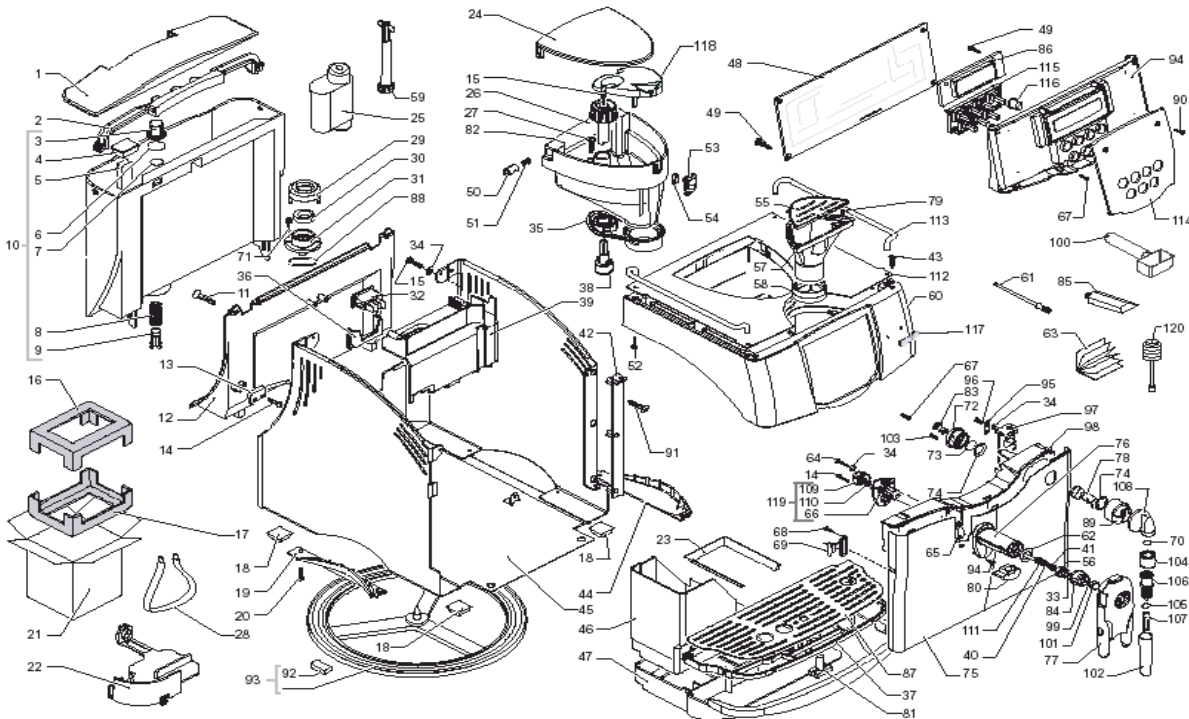

Incanto Deluxe Silver

POS	SAECO No.	SUP021YBDR Incanto Deluxe Silver E74082 Rev.06 Cod : 10002292	NOTES	Special Order No.
Yellow = Not Available unless Special Ordered				
37	229183726	Support Grate, Metal, Silver		
	N/A	BLACK SUPPORT GRATE METAL SMART		229183750
38	145897300	Adjustment Gear, Coffee Doser		
39	147755800	Coverplate, Power Cable		
40	140326661	O-ring, Metric 0040-20, EPDM		
41	126772518	Spring, Adjustment Dial, SBS		
42	N/A	DOOR HINGE KIT SMART SILVER A13	UP TO S/N 9005SA40022836	226481426
	222630526	Door Hinge, Smart Silver	FROM S/N 9005SA40022837	
	226481450	Door Hinge, Kit, Incanto Siriu	UP TO S/N 9005SA40022836	
	222630550	Door Hinge, Black	FROM S/N 9005SA40022837	
43	N/A	SCREW TORX TCB 3,5X16 F TIP BL		U143.018
44	225920126	Handgrip DX, Smart Silver		
	225920108	Handgrip, DX Smart, Chromed		
45	11001021	Housing, Classic Silver		
	222360450	Casing Rondo Black		
46	11005555	Bump box, Blk, silkscreen		
47	229630826	SILVER A13 DRIP TRAY SMART		
	229630850	Drip Tray Rondo Black		
48	281565158	Pcb, Cpu, 230V, Incanto Del		
49	N/A	PANELVIT TCB SCREW 3X8 DIN 7505 ZNP		129661302
50	147472750	Pin, Deadlock Spring		
51	126838818	Spring, Bean Hopper, Sirius		
52	U046003	Screw, M4 X 12, Thermal Block		
53	149252850	Opening Button, Bean Hopper		
54	126838918	Spring, Release Button, Bean		
55	222802400	Lid, Preground, Classic, Nat		
56	149198700	Support, Adjustment Knob, SBS		
57	149261500	Hopper, Preground Doser		
58	145854360	Seal, Preground Container, Up		
59	145902250	Applicator, Aqua Prima Filter		
60	11007666	Cover, Smart, Silver, 120v		
	N/A	SILVER 13 COVER SMART SILK/SCREEN DLX		222813826
	N/A	BLACK COVER SMART SILK/SCREEN DELUXE		222813850
	N/A	SILVER 13 COVER SMART SILK/SCREEN DLX complete		222847926
	N/A	BLACK COVER SMART SIL/SCREEN DELUXE complete		222847950
	N/A	AS.COP.SMART/NT UL C/AP.A13/120V SER.DLX U.S.A. COMPLETE		11007666