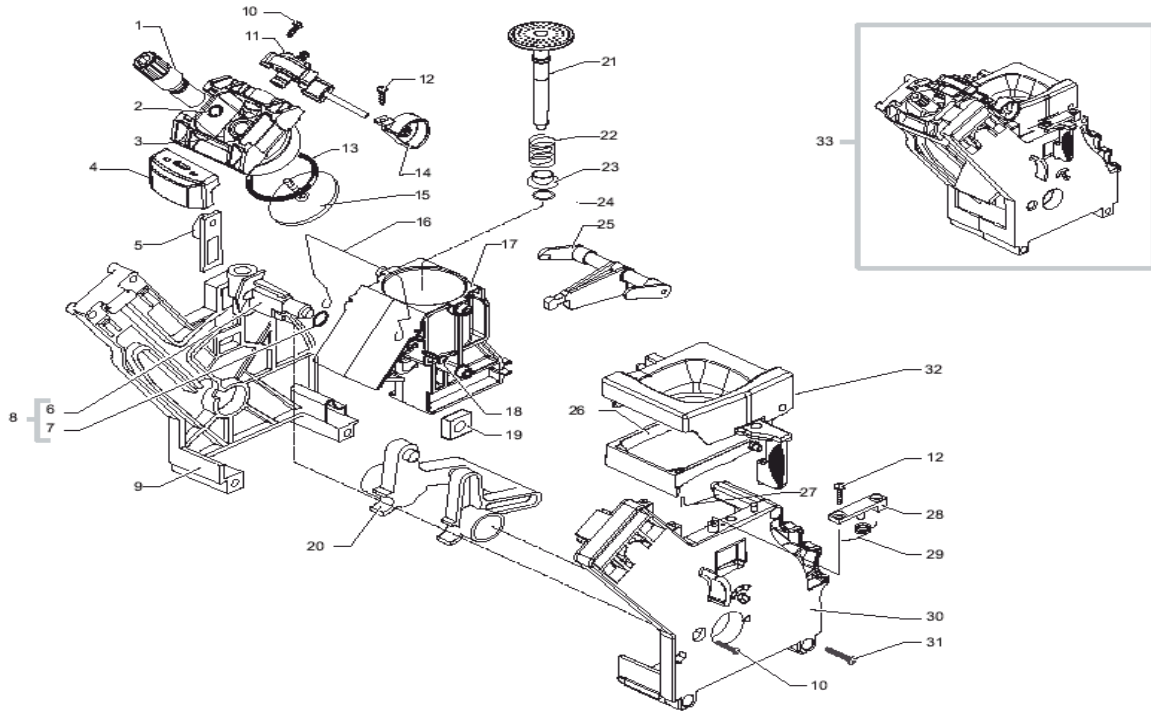

Incanto Deluxe Silver

POS	SAECO No.	Brew Group Incanto Deluxe Silver E90046 Rev. 00 Cod11003426	NOTES	Special Order No.
Yellow = Not Available unless Special Ordered				
1	227470150	Thumbscrew Assy. Blk		
2	NM02006	OR R5 TERMOIL		
3	11003428	Piston Head, Brew Group, Incan		
4	#N/A	PROTEZIONE X SCHIZZI GRUPPO CAFFE' SMART		11000197
5	#N/A	PIASTRINA AGGANCIO GRUPPO SMART NERA		9161.373.050
6	#N/A	MANICOTTO ENTRATA ACQUA NERO		9161.064.050
7	NM02007	OR 2025 TERMOIL		
8	20000440	Spare Sleeve Unit Black		
9	#N/A	PIASTRA POSTERIORE GRUPPO SMART NERA		9161.375.050
10	#N/A	VITE AUT.TCB 2,9X19 DIN 7981 C INOX		U109.027
11	229452400	Assembly Valve, Brew System		
12	#N/A	VITE AUT.TCB 2,9X9,5 DIN 7981 C INOX		U109.028
13	NM01044	OR ORM 0320-40 SILICONE PTFE/FDA		
14	#N/A	SUPPORTO TUBO TEFLON GRUPPO SMART NER		149198850
15	11001458	Filter Screen, Brew Group,		
16	11001556	Bale, Brew Group, Smart		
17	#N/A	AS. CONT. CAF.C/BOCC.SALD.GRUP.P124 8G.NER		11003075
18	#N/A	VITE AUT.TCB 3,5X13 DIN 7981 C NIK		U109.013
19	#N/A	BLOCCHETTO FORATO X GRUPPO NERO		9161.094.050
20	#N/A	ALBERO A GOMITO X GRUPPO NERO		9161.066.050
21	#N/A	AS.PISTONE INTEGRALE GRUP.P124 8GR.NERO		11003077
22	#N/A	MOLLA X PISTONE		9161.198
23	#N/A	BOCCOLA X PISTONE NEUTRO		9161.191
24	NM02018	OR ORM 0090-25 TERMOIL		
25	#N/A	BIELLA X GRUPPO P124 8GR.NERA		11003078
26	#N/A	RASATORE X GRUPPO SMART1 NERO		147990150
27	#N/A	MOLLA X RASATORE GRUPPO		9161.046
28	#N/A	TRAMOGGIA X GRUPPO CAFFE' SMART1 NERA		149261350
29	#N/A	MOLLA TRAMOGGIA GRUPPO SMART		9161.378
30	#N/A	PIASTRA ANT.GRUPPO SMART S/FORO NER.SER		227532950
31	#N/A	VITE AUT.TCB 3,5X19 DIN 7981 C INOX		U109.026
32	#N/A	PIASTRA FISSAG.TRAMOGG.GRUPPO SMART NERA		9161.374.050
33	225802550	GRUPPO CAFFE' SMART-V3/NEW/SBS NERO