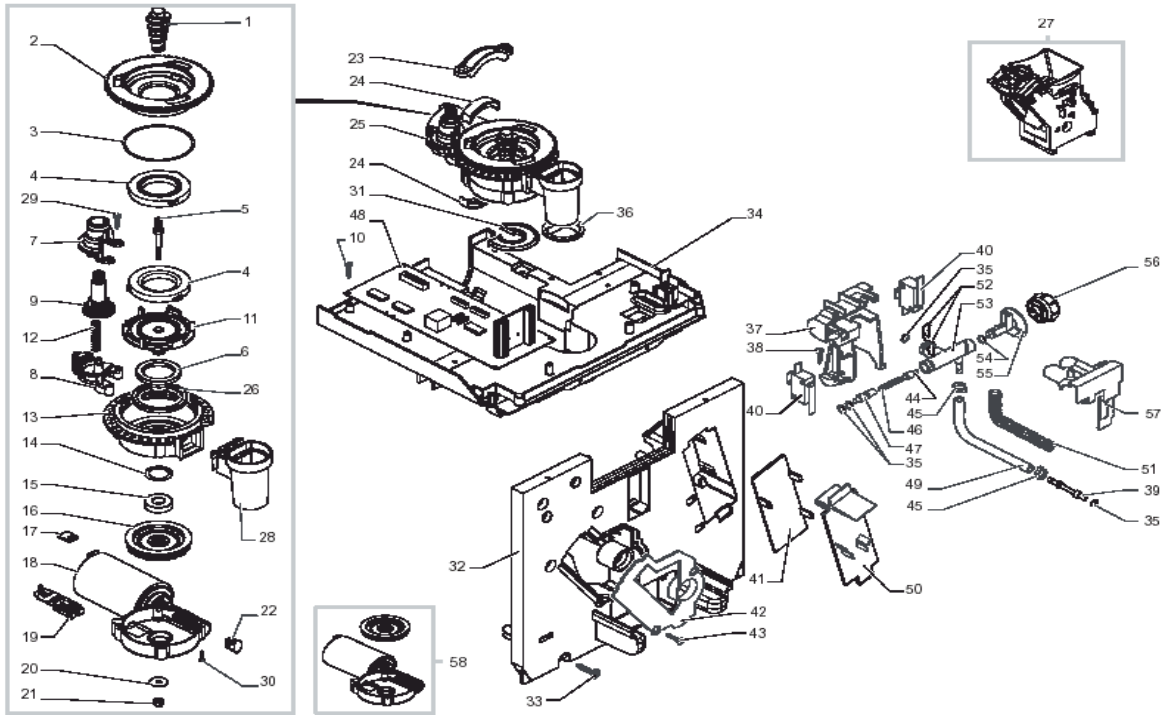

Incanto Deluxe Silver

POS	SAECO No.	SUP021YBDR Incanto Deluxe Silver E74082 Rev.06 Cod : 10002292	NOTES	Special Order No.
Yellow = Not Available unless Special Ordered				
1	9141001	Worm Gear, Grinder, 5P/7P		
2	149198250	Support, Upper Grinder		
3	140328960	O-Ring, Metric, Epdm, 0530-15		
4	146520100	Grinder Burr, Ceramic, Sirius		
5	127473603	Pin,Steel M4-M6		
6	123030300	Bearing, Axial EKKO 342.35252		
7	N/A	UPPER GEAR SUPP. COFFEEGRINDER SMART		149199750
8	N/A	LOWER GEAR SUP. COFFEEGRINDER SMART		149199850
9	N/A	COFFEE GRINDIN. ADJUSTMENT GEAR SMART		146002150
10	U140004	Screw, M3X12, Vspresso		
11	N/A	LOWER GRINDER SUPPORT COFFEEGRINDER		149198350
12	N/A	SPRING FOR ADJUSTMENT GRINDING GEAR		126772918
13	142905450	Outlet,Upper Body		
14	N/A	CRINKLE WASHER 21,8X15,8X0,2		128381800
15	N/A	RADIAL BEARING 61900.2RS1		123030200
16	N/A	PARTICULAR NOT AVAILABLE SEE PART. N°58	UP TO S/N 9005SA40362331	
17	226000300	Gear, Grinder Motor	FROM S/N 9005SA40362332	
18	20000230	Hall Effect Sensor	UP TO S/N 9005SA90357734	
19	181540900	Electronic Board, With Sensor	FROM S/N 9005SA90357735	
20	N/A	PARTICULAR NOT AVAILABLE SEE PART. N°58	UP TO S/N 9005SA40362331	
21	11004409	Motor, Coffeegrinder/Assy 120V		
22	149199050	Sensor Support, Grinder Motor		
23	N/A	FLAT WASH.DI=4,3 DE=14 SP=1,5 GALV.		128381902
24	123453102	Nut, Self-Lock, M4 Din 982		
25	N/A	CAP FOR WORM SCREW MC/V3 CENTRING		149214800
26	144752300	Bracket, Motorflange, Sirius		
27	145854562	Support, Grinder Motor		
28	11000514	General Motor Assy, MC/V3.1		
29	140360500	Felt Ring,45,4x39,4x4		
30	225802550	Brew Group, SBS, Sirius/Rondo		
(SEE COD. EXP. E90046) NOTE:FOR SINGLE PARTS OF OLD GREY BREW UNIT: SEE ESP.CODE E90041