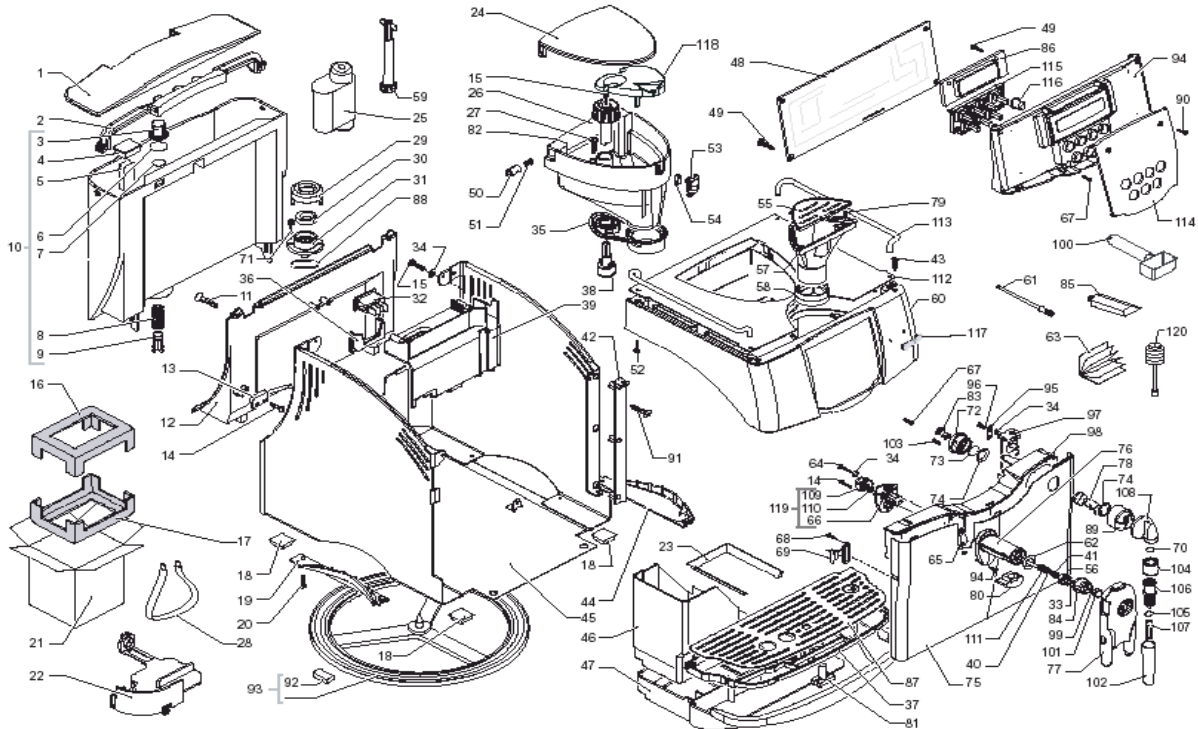

Incanto Deluxe Silver

POS	SAECO No.	SUP021YBDR Incanto Deluxe Silver E74082 Rev.06 Cod : 10002292	NOTES	Special Order No.
Yellow = Not Available unless Special Ordered				
1	142816500	Lid, Water, Sirius		
2	90001002	Handle, Water Tank, Italia		
3	N/A	WATER TANK FILTER		144650800
4	149214359	Magnet, Water Tank Lid		
5	9161112150	Float, Water Tank, Magics		
6	90001004	O-Ring, Metric, Epdm, 0019-10		
7	90001005	O-Ring, Metric, Epdm, 0060-30		
8	90001006	Spring, Water Tank Valve		
9	90001007	Piston, Water Tank Valve		
10	222693500	Water Tank, Assy,		
11	N/A	SCREW TSP PZ2/TT M3X8 UNI 8109 ZINC		12000381
12	149194650	Support, Water Tank		
13	90001009	Connector, 2-Phase		
13	283551955	2 Pole Level Sensor Smart 120V		
14	N/A	HI-LO TC SCREW 3X10 STEEL		129910921
15	N/A	SCREW TCB 2,9X9,5 DIN 7981 BURN		129512504
16	N/A	UPPER TECHMATE INSERT FOR BOX SMART1		175898600
17	N/A	LOWER TECHMATE INSERT FOR BOX SMART		175897300
18	80001002	Foot, Adhesive, Square, Blk		
19	225920226	Handgrip, SX Smart, Silver A13		
	225920208	Handgrip, SX Smart, Chromed		
20	129511803	Screw, M2.9X6.4, Nickle		
21	178517600	Box, Incanto Sirius		
22	148601650	Grommet, Power Cable		
23	90001014	Seal, Drip Tray, Italia		
24	142816700	Lid, Bean, Sirius		
25	21001120	Filter, Brita		
26	227721800	Knob, Grinder Adjustment		
27	U142005	Screw, M4.5x16, Tcb, Din 7505		
28	N/A	BAND FOR LIFTING L=1550 H=300 MM		179990300
29	701031150	Cover, Wtr Tnk Valve, Inlet		
30	145842900	Gasket, Water Tank, 5P/7P/Mag		
31	701014150	Flange, Water Tank Valve		
32	N/A	BIPOLAR SWITCH FUSIT C1250AR		NE03.038
33	U207003	Washer, Plain, 3.2 X 7		
34	28310321	Washer, A3, Uni 8842, SS		
35	145854760	Gasket, Bean Hopper, Sirius		
36	N/A	SWITCH GENERAL SUPPORT BLACK SMART		149202550