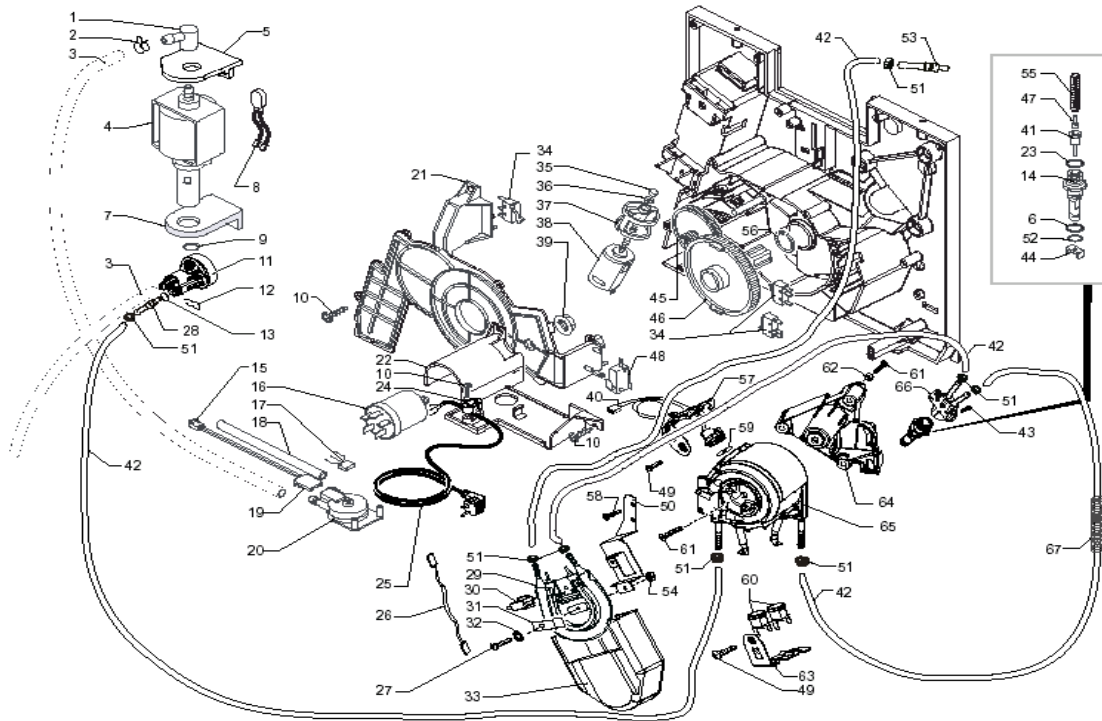

Incanto Deluxe Silver

POS	SAECO No.	SUP021YBDR Incanto Deluxe Silver E74082 Rev.06 Cod : 10002292	NOTES	Special Order No.
Yellow = Not Available unless Special Ordered				
1	147920150	Fitting, 90o, Pump Inlet		
2	184320200	Hose Clamp, Water Line, SA's		
3	149360200	Tube, Silicone, D=8x10		
4	N/A	ULKA PUMP EP5/S GW 230V-50HZ		12000140
5	N/A	PUMP SUPPORT HOLE 13,2 RED		149205710
6	NM01035	O-Ring, Silicone, 0090-20		
7	80001005	Support, Eaton Pump		
8	N/A	YELLOW HARNESS KLIXON JP 13 230V		311.807
9	NM02028	O-Ring, Epdm, 2015		
10	129670202	Screw, M3.5x16, Tcb, D=8		
11	229452100	Compensation/Sfty Valve, Assy		
12	9011144	Clip, Hairpin, Teflon Tube		
13	140328059	O-Ring, Silicone, 2015		
14	9011144	Clip, Hairpin, Teflon Tube		
15	N/A	3POLE CONNECT.AS.TURBINE JP18 SMART		283551300
16	184651100	Filter, V.Digital		
17	N/A	PARTICULAR NOT AVAILABLE SEE PART. N°20		
180	JS01022	Tube, Silicone, 5x10, L=156		
19	9161018	Fork, Flowmeter Assy, Vspresso		
20	286473300	Flowmeter Casing, W/Sensor Kit		
21	80001007	Cover, Brew Drive Motor		
22	N/A	NATURAL TURBINE SUPPORT SMART		149194800
23	140320459	O-Ring, Metric, 0080-20, Silicone		
24	N/A	CABLE CLAMP V0 MAGIC ESP COMBI UL		148600600
25	N/A	POWER CABLE SCHUKO BLACK L=1500		183911550
26	183440800	Thermofuse, 230V, 229C		
27	129823802	Screw, M4X8, Uni 7687		
28	N/A	BLACK CONNec. FAST LOCK-SILICONE TUBE		11001460
29	N/A	HEATING-ELEMENT BLECKMAN 230V-1000W		11004555
30	189428300	Thermostat, 175o		
31	N/A	GALV/STEEL THERMAL FUSE FIXING PLATE		127535319
32	128310404	Washer, A4, Uni 8842, Burnish		
33	147755900	Protection, Heat Exchanger, RS		
34	NE05038	Switch, Brew/Dump, Magic		
35	N/A	SINTERED BUSH FOR MOTOR		9121.046
36	148380200	Washer, Vspresso, D=5		
37	80001008	Antivibration, BrewDrive Motor		
38	286892555	General Motor Assy, 120		
39	N/A	FLANGE NUT M8 TOOTHED BASE GALV.		123453602
40	288582300	Electronic Sensor, Assy		
41	227660103	Needle valve, L=20