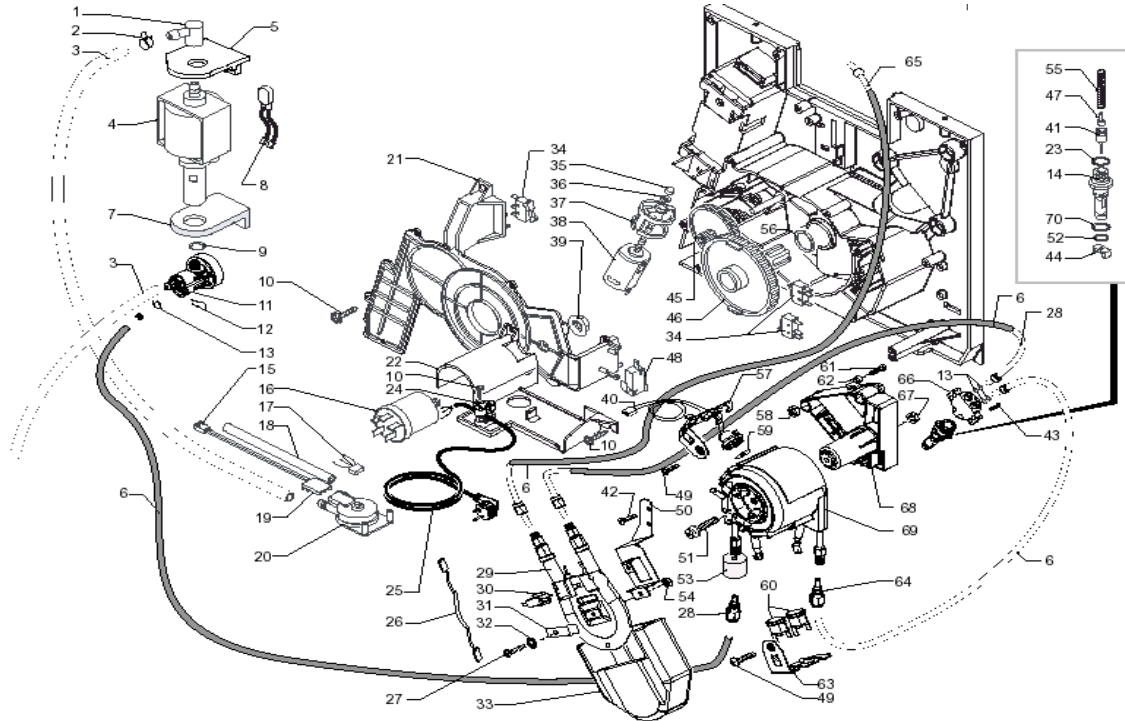

Incanto Deluxe Silver

POS	SAECO No.	SUP021YBDR Incanto Deluxe Silver E74082 Rev.06 Cod : 10002292	NOTES	Special Order No.
Yellow = Not Available unless Special Ordered				
39	N/A	FLANGE NUT M8 TOOTHED BASE GALV.		123453602
40	288582300	Electronic Sensor, Assy		
41	227660103	Needle valve, L=20		
42	129573402	Screw, M4x10, Din 7985		
43	129910103	Screw, M3.5x15, Hi-Lo		
44	9011099	Lever, Boiler, Magic Deluxe		
45	146000759	Gear, Brew Drive Motor, 12/90		
46	9121069	Gear, 108 Tooth, Brew Drive		
47	90001067	Plunger, Boiler Valve, SS		
48	90001059	Microswitch, Saia, X3M5		
49	129573202	Screw, M4x8, Uni 8112, Tcb		
50	129025002	Bracket, Galvanized, Boiler		
51	129932202	Screw, M5x20, Znp, Galvanized		
52	NM01057	O-Ring, Silicone, 0050-20		
53	90001069	Protection, Folk Spring, D=4		
54	U302003	Nut, M4, Uni 5588, Profimat		
55	9011132	Spring, Boiler Pin		
56	91611320	Washer, Brew Drive Motor, Myla		
57	126838217	Spring, Fixing sensor		
58	U310003	Nut, Self-lock, M5, UNI 7473	UP TO S/N 9005SA40230571	
59	145951600	Insulating Disk, D=16		
60	189428600	Thermostat, 175o		
	189428600	Thermostat, 175o, Sirius		
61	U044020	Screw, M5x30, Uni 7688, Znp	UP TO S/N 9005SA40230571	
	129932502	Screw, M5X30,UNI,7688,ZNP	FROM S/N 9005SA40230572	
62	9161206	Screw, Spacers, For Boiler		
63	126838117	Retaining Clip, 2 Thermostats		
64	227876800	Connector,Teflon,2X4 L=235MM		
65	123453902	Nut, Self-lock, M5, 8 Din 980		
66	N/A	BRASS/NIK.CONNEC.FOR BOILER SUPPORT		227900303
67	123453902	Nut, Self-lock, M5, 8 Din 980		
68	N/A	SPARES KIT SUPPORT BOILER SMART	UP TO S/N 9005SA40230571	20000204
	149197700	Support, Boiler, SS	FROM S/N 9005SA40230572	
69	282058455	Cylinder, Boiler Assy, 120V		
70	NM01035	O-Ring, Silicone, 0090-20		
71	282135555	Alum Boiler,120V Complete Assy		
		WITH PART. N°13-14-23-28-40-41-43-44-47-49		
		51-52-53-55-57-58-59-60-63-64-66-67-68-69-70