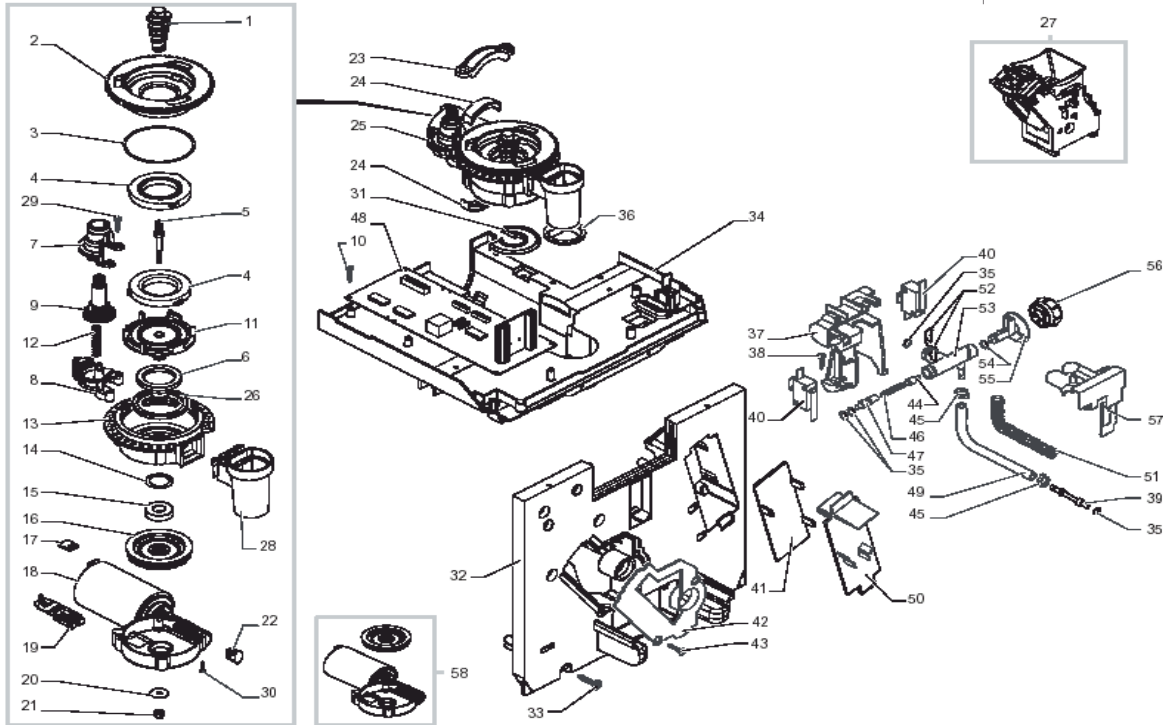

Incanto Deluxe Silver

POS	SAECO No.	SUP021YBDR Incanto Deluxe Silver E74082 Rev.06 Cod : 10002292	NOTES	Special Order No.
Yellow = Not Available unless Special Ordered				
28	222870250	Preground Chute		
29	80001013	Screw, M3.5x18, Din 7505, Zinc		
30	N/A	PANELVIT TCB SCREW 3,5X25 D.7505 ZN		129661702
31	145854662	Gasket, Antivibration, Motor		
32	11009360	Boiler Support Plate Assy,120V		
33	129670202	Screw, M3.5x16, Tcb, D=8		
34	11000467	BLACK GRINDER SUPP. PLATE V3 SMART1 UL 120V		
35	14068059	O-Ring, Silicone, 2015		
36	145854462	Gasket, Dosing Chamber		
37	11005343	Support, Steam Valve, New		
38	N/A	PANELVIT TCB SCREW 3,5X12 D.7505 Z		129660902
39	227961303	Connector Tube, Straight		
40	90001076	Microswitch, Saia, J32AV		
41	N/A	INT.COVERING BLACK PUMP SPACE		9161.345.050
42	90001075	Cover, Boiler, Black		
	N/A	BLACK BOILER COVER SMART UL 120V		11009327
43	N/A	SCREW TSP3,5X9,5 DIN 7982 SS		129535721
44	9019A04	Needle Valve, Steam Arm		
45	90001083	Tube Clamp, Oetiker		
46	126765317	Spring, Needle Valve, Vienna		
47	229190503	Plunger, Faucet Body		
48	11007641	Pcb,Power Board,P120V1DL		
49	JS01019	Tube,Silicone 3X7,Fab Fin,Roll		
50	N/A	EXT.COVERING BLACK PUMP SPACE		9161.332.050
51	90001084	Spring, Di=7.5, Fabric Finish		
52	9011144	Clip, Hairpin, Teflon Tube		
53	11003733	Steam Valve Body, Nibr, New		
54	140328561	O-Ring, 4.48 X 1.9, Vienna Dig		
55	80001017	Steam Valve		
56	227710904	Steam Knob, Chrome, Sirius		
57	90001079	Protection, Faucet Body		
58	20000410	Spares Kit, Motor Coffee Grind