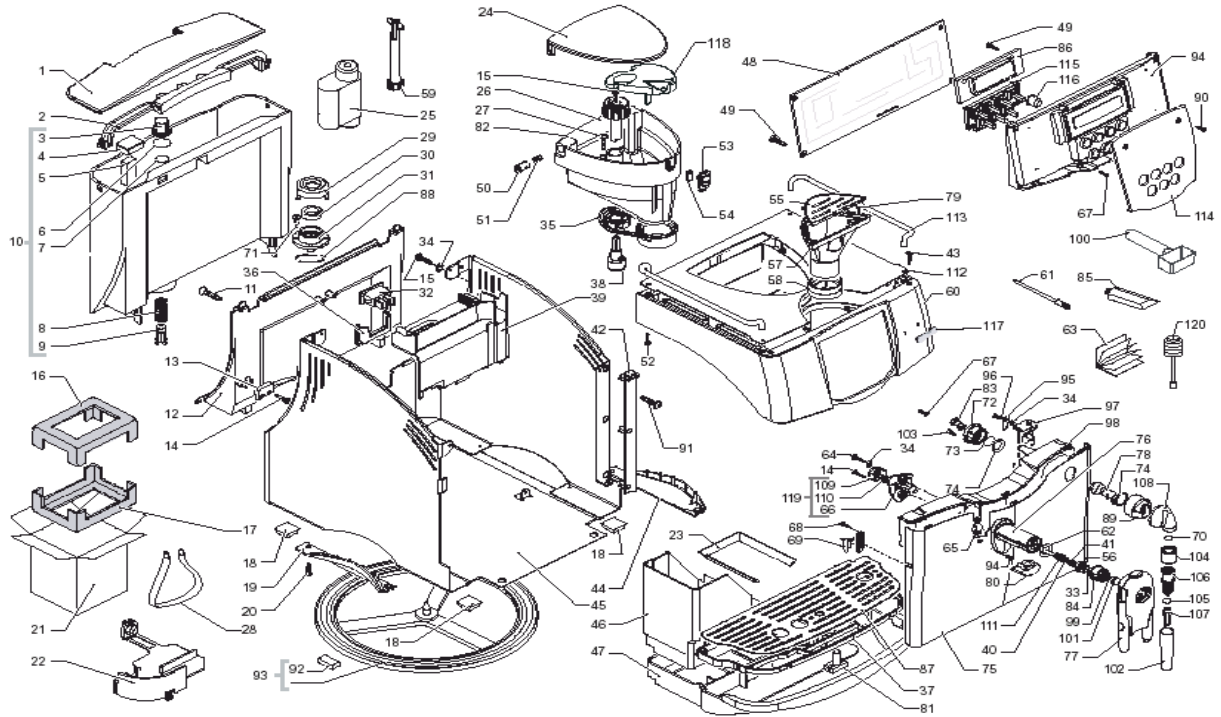

Incanto Deluxe Silver

POS	SAECO No.	SUP021YBDR Incanto Deluxe Silver E74082 Rev.06 Cod : 10002292	NOTES	Special Order No.
Yellow = Not Available unless Special Ordered				
61	127390100	Brush, Cleaning		
62	N/A	MYLAR WASHER DE=19 DI=12 SP=0,2		148380800
63	165897300	Manual, Incanto Deluxe Silver		
64	U109005	Screw, M3.5X16, Profimat		
65	N/A	PLATE FOR DOOR METALLIC SMART		127535820
66	11002322	Dispenser Tube, Coffee	FROM S/N 9006SA40349625	
67	N/A	PANELVIT TCB SCREW 3,5X12 D.7505 Z		129660902
68	129670302	Screw, M2.9x9.5		
69	146313740	Lever, Disengage Door		
70		O-Ring, Metric, 0060-20		
71	N/A	SCREW TSP3,5X9,5 DIN 7982 SS		129535721
72	149200450	Support, Steam Wand, Black		
73	140329162	O-Ring, Silicone, 70SH		
74	148620900	Seal, Steam Wand, Sirius		
75	11001009	Front Door, Smart Silver		
	228982950	Door, Metal Black		
76	229184704	Support, Coffee Dispenser		
77	223701026	Dispensing Head, Smart, Silver		
	223701050	Dispensing Head, SBS, Black		
78	147922249	Connector, Steam Wand, New		
79	N/A	SCREW TSPTORX T10 3,5X9,5 D7982 NI		129533202
80	145854962	Seal, Coffee Dispenser, V2		
81	80001022	Float, Drip Tray		
82	142714400	Bean Hopper, Sirius		
83	145896950	Retaining Insert, Teflon, Siri		
84	227701104	Dial, SBS		
85	11005044	Grease, Tube, 5gram		
86	80001031	Pcb, Display Board		
87	90001053	Grill, Drip Tray, Italia SS		
88	140320461	O-Ring, Edpm, 0080-20		
89	228660204	Connector, Steam Tube		
90	129912202	Screw, M3x12, Torx, Uni 9786		
91	N/A	SCREW TSP PH/TT 4X10 UNI 8113 ZNP WITH DOOR HINGE V2	UP TO S/N 9005SA40022836	129740202
	N/A	SCREW TCB 2,9X6,4 DIN 7981 BZ SS WITH DOOR HINGE V3 + KIT	FROM S/N 9005SA40022837	129511921
92	N/A	SQUARE ADHESIVE FOOT NB4256 BLACK		147623650
93	220380259	Swivel Base, Charisma/Vspresso