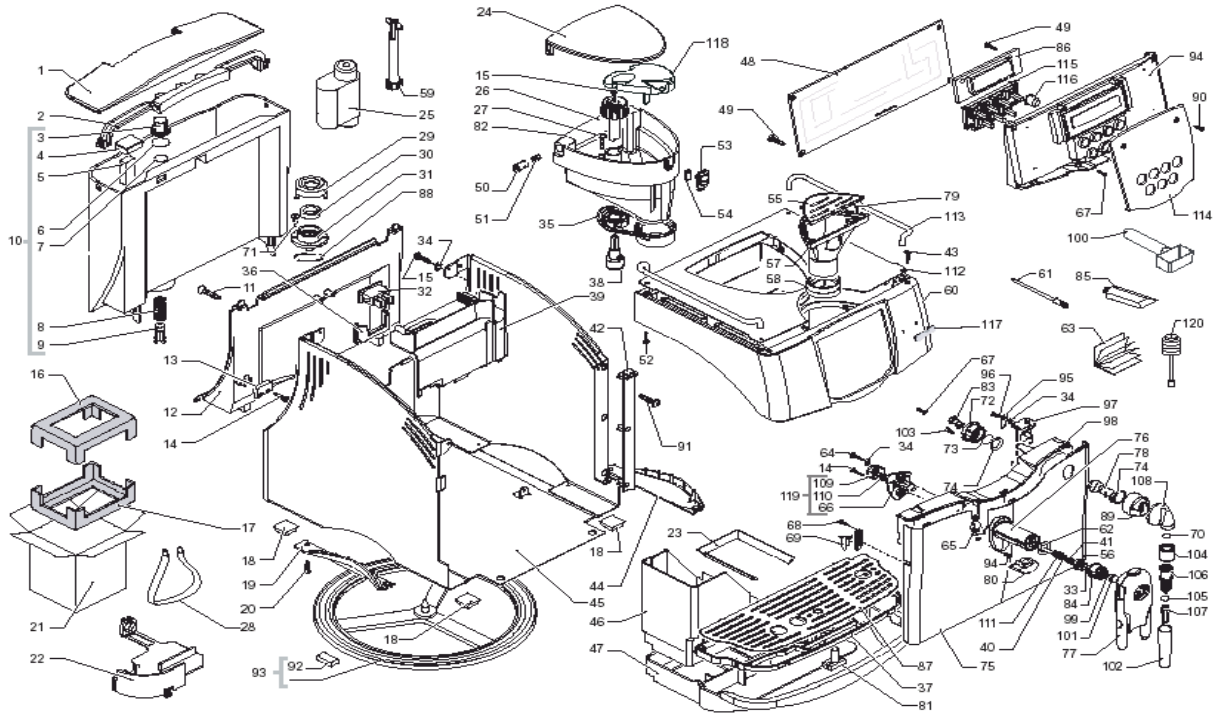

Incanto Deluxe Silver

POS	SAECO No.	SUP021YBDR Incanto Deluxe Silver E74082 Rev.06 Cod : 10002292	NOTES	Special Order No.
Yellow = Not Available unless Special Ordered				
94	229171626	SUPPORT ELEC.CARD AS.021YBDR SILVER		
95	N/A	FLAT TABS 6,3 D=4,5 0010364200		186401000
96	N/A	SCREW TSC PZ-B 2,9X9,5 UNI 6956 NI		129562603
97	229183526	Door Support Hinge, Smart		
	N/A	SUPPOR.HINGE DOOR METAL.SMART BLACK		229183550
98	229183126	Door Support, Metal, Smart		
	N/A	SUPPORT DOOR METALLIC SMART BLACK		229183150
99	129512503	Screw, M2.9X9.5, Nicke		
100	146680850	Scoop, Preground, Charisma		
101	229200250	Cap, Adjustment Knob, Black		
102	122842121	Cover, Panarello, SS		
103	N/A	SCREW TCB PH/SW 3X18 UNI 8112 INOX		129571521
104	147757050	STEAM TUBE PROTECTION		
105	140320762	OR 108 IN SILICONE		
106	142271450	UPPER TUBE ASS.FOR PANNARELLO		
107	142271350	BLACK INTERN.INP.TUBE PANNAREL.G100		
108	228660304	CONNECTOR FOR STEAM TUBE		
109	149213450	CAP FOR COFFEE DISPENSER TUBE	FROM S/N 9006SA40349625	
110	145853260	Seal, Coffee Dispenser	FROM S/N 9006SA40349625	
111	140640200	Dispensing Shaft, SBS		
112	282800840	Lid, Cupwarming, SS 230V		
113	227751808	Cups protector, Chrome		
114	224890626	Front Panel, Silver, Smart,		
	N/A	BLACK FRONT.PANEL SMART DELUXE ASSY.		224890650
115	149253100	Touch Panel, Digital, Smart		
116	N/A	BUTTON SMART DELUXE CHROMIUM PLATED		229141008
117	127573900	Saeco Logo Plate		
118	147757800	Bean Hopper Guard		
119	20000960	Spare Kit, For Dispenser Tube	UP TO S/N 9006SA40349624	
120	147700200	Priming Pump, MComfort, 17mm