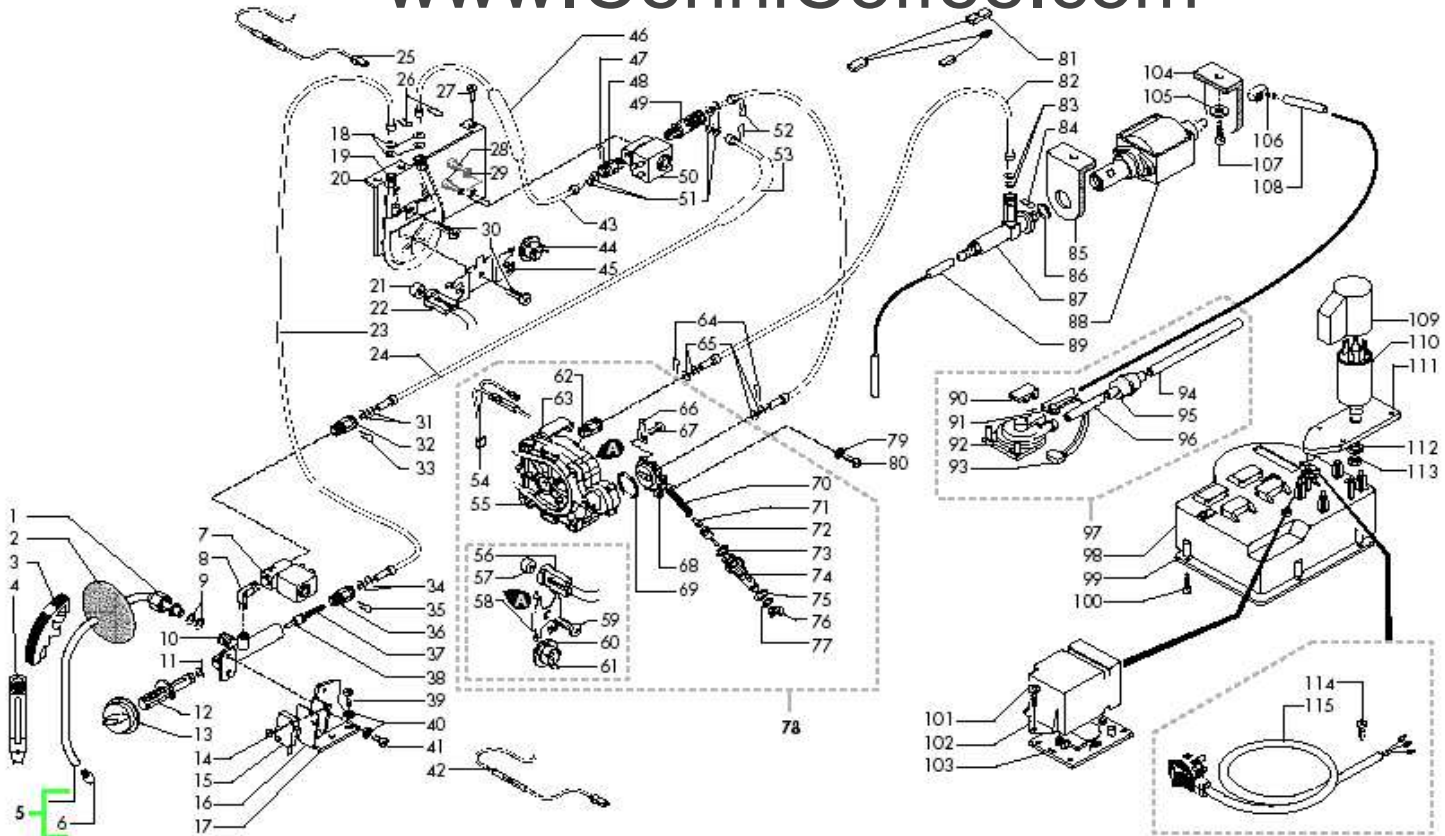

Pos.	Item#	Description	Comments
37	329006230	Bean Hopper, (Mag + Roy), Grey	
38	9161270	Gasket, Bean Hopper	fi no a matr. 536928
39	301029770	Lid, Preground, Magic Silver	
40	0332.006.770	Special Order	
	0332.007.770	Special Order	
41	301.019	Special Order	
42	9161.14	Special Order	
43	147700200	Priming Pump, MComfot, 17mm	
44	0301.039.700	Special Order	
	0301.039.710	Special Order	
	0301.039.760	Special Order	
45	U433001	Screw, Knob Assy, MC+ Red	
46	301040150	Lever, Door Closure, MC+ Red	
47	0313.012.710	Special Order	
48	313012760	Cover, Doser Adjust, Blue	
	0313.001.710	Special Order	
49	313001760	Door Service, Blue	
49	301020	Door Pin Lower Magic	
50	NV01001	Foot, Rubber Da5P	
51	301041150	Platform, Brew Group, Magic	
52	9161.28	Special Order	fi no a matricola 293936
53	U109017	Screw, M2.9X6.5	fi no a matricola 293936
54	301023770	Lid, Water, Silver Gloss	
55	NM01032	O-Ring Orm 0060-30 Si	
56	9161.11	Special Order	
57	9111027150	Valve, Outlet, Water Tank	
58	9161050230	Float Level Cap Magic	
59	9161112150	Float,Magic Water Tank	
60	301046230	Water Tank, Mag/Roy Grey	
61	313.013	Special Order	
62	313.015	Special Order	
63	313.014	Special Order	
64	313.016	Special Order	
65	332.951	Special Order	
	332.952	Special Order	
66	9991.068	Special Order	
67	9991040150	Coffee Measuring Scoop	
68	9161021150	Brew Group Key, Magic/Royal	
69	317902	Styrofoam, Left Upper Magic	
70	314.909	Special Order	
71	330.906	Special Order	
72	314904	Styrofoam, Left Lower Royal &	