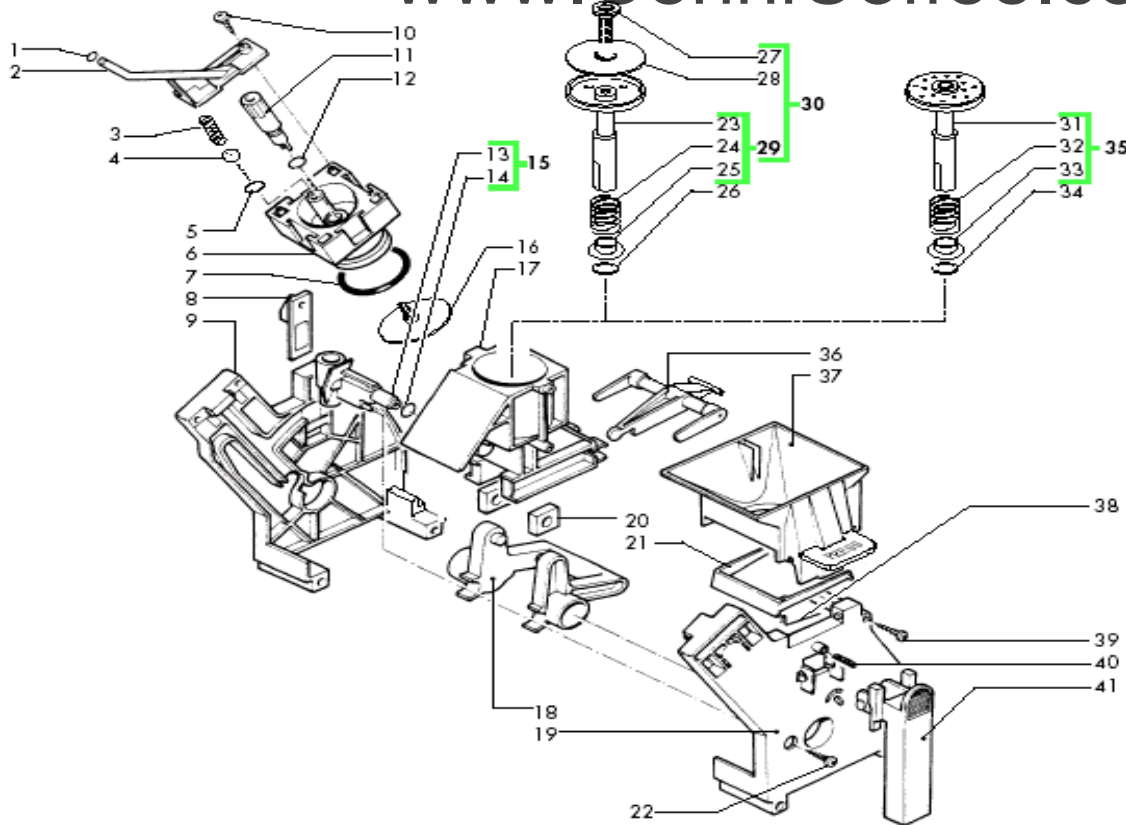

Pos.	Item#	Description	Comments
1	NM02017	O-Ring, ORM 0055-15	
2	9161034150	Fitting, Brew Group Outlet	
3	9161222	Spring Brew Group	
4	9991168	Seat, Glass, Brew Group Magic	
5	NM02013	O-Ring Brew Group Magic	
6	9161193150	Piston, Tamp, Brew Group, Mag	
7	NM01044	O-Ring 9 Gram Brew Group	
8	9161067150	Tab Magic Brew Grp Switch	
9	9161.070.150	Special Order	
10	U140.019	Special Order	
11	0701.R05.050	Special Order	
	0701.R05.150	Special Order	
12	NM02006	O-Ring, R5, Epdm, Thumbscrew	
13	9161064150	Coupling, Water Inlet Brew Grp.,	
14	NM02007	O-Ring 2025 Epdm	
15	0301.R04.150	Special Order	
16	0301.R18	Special Order	
	0301.R19	Special Order	
17	9161.195.150	Special Order	
18	9161.066.150	Special Order	
19	9161.071.150	Special Order	
20	9161.094.150	Special Order	
21	9161.060.150	Special Order	
22	U140.019	Special Order	
23	9161.211.050	Special Order	fi no a matricola 380923
24	9161.198	Special Order	
25	9161.191	Special Order	
26	NM02018	O-Ring, ORM 0090-25 Epdm	
27	U044012	Screw, M3.0x14, UNI 7687	fi no a matricola 380923
28	9161167	Filter Screen, Lower 35.8 Dia M	fi no a matricola 380923
29	9161210150	Piston, Brew Group, Magic	
30	0301.R16.050	Special Order	
31	9161.306.150	Special Order	da matricola 380924
32	9161.198	Special Order	
33	9161.191	Special Order	
34	NM02018	O-Ring, ORM 0090-25 Epdm	
35	9161343150	Br. Group Piston	
36	9161065150	Connector Rod, Brew Group	
37	9161.123.150	Special Order	
38	9161.046	Special Order	
39	U109.026	Special Order	
40	9161045	Spring, Brew Group, Magic Chute	

Pos.	Item#	Description	Comments
41	9161069150	Handle, Brew Group, Magic	
42	9160.067.150	Special Order	
	9160.068.150	Special Order