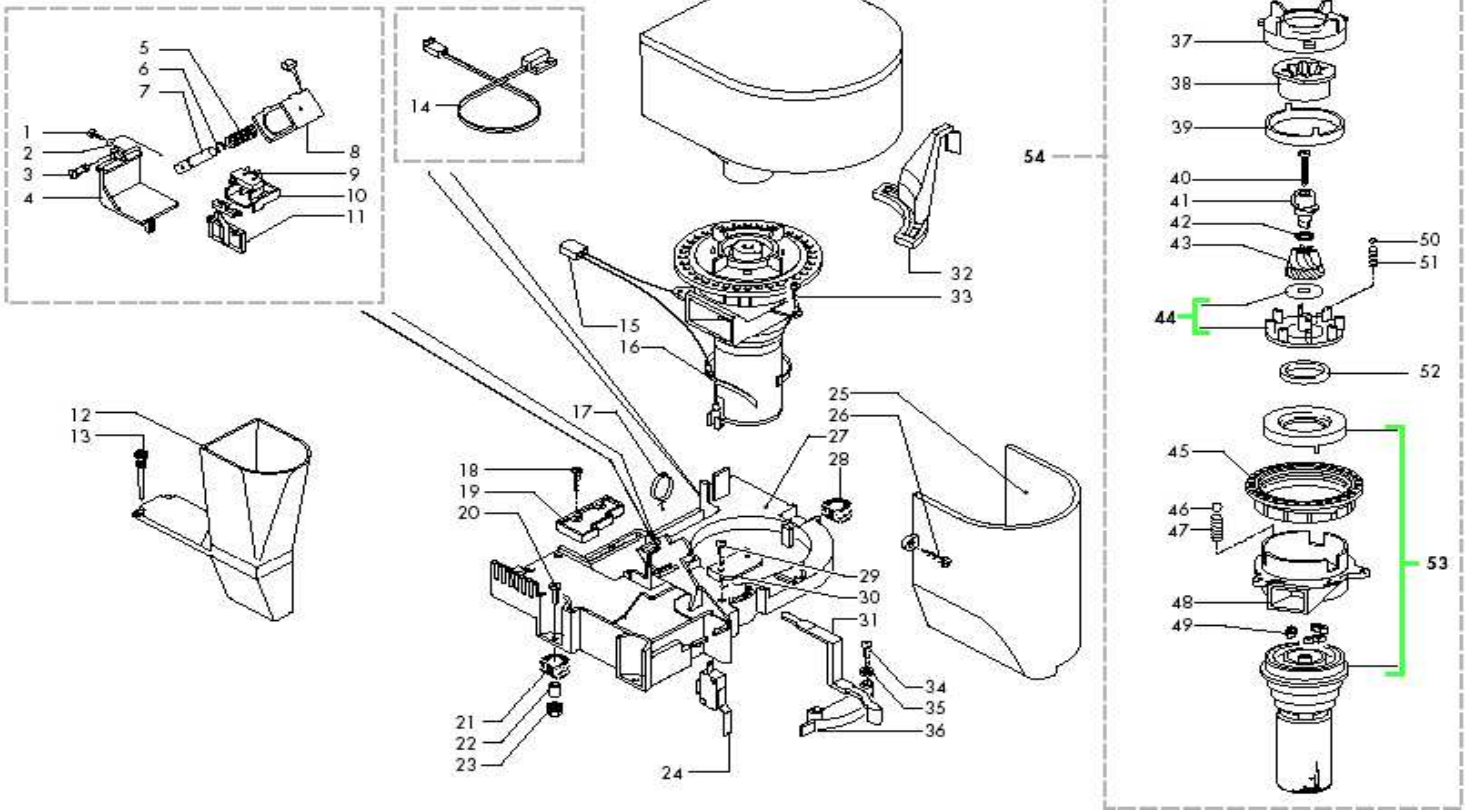

Pos.	Item#	Description	Comments
1	U140004	Screw, M3.0X12, Vspresso	
2	9161048	Hinge Spring, Doser Door,Vspre	
3	9161076150	Hinge Pin,Doser,Grey, Vspresso	
4	9161074150	Doser Door Vienna & Magic	
5	9161044	Spring Doser, Profimat & Magic	
6	U701003	Clip 'C' Retainer Vspresso	
7	9161041	Plunger, Solenoid, Vspresso	
8	0301.R30.00A	Special Order	fi no a matricola 512699
	9129.A21.00A	Special Order	da matricola 512700
	9129A0700F	Solenoid,Doser,Magic	
	9129.A07.00H	Special Order	
9	NE05017	Microswitch,Doser,Profimat	
10	9161072150	Support, Switch,Doser,Profimat	
11	9161073150	Balance Control,Coffee Throw,P	
12	9161223150	Funnel Prgrd Doser Royal Pro	
13	9161082	Rubber Peg	
14	301811	Sensor, Water Level	
15	301804	Cable Assy, Grdr,Mag	fi no a matr. 536928
	301.869	Special Order	da matr. 536929
16	144320200	Special Order	
17	NF11.034	Special Order	fi no a matr. 536928
18	U140004	Screw, M3.0X12, Vspresso	
19	9161.296.150	Special Order	fi no a matr. 536928
20	U043004	Screw, M4X16, UNI 7687	
21	9991005	Motor Mount, Grinder, Profimat	
22	9141003	Spacer, Motor Mount, 5/7P.Profi	
23	U324.006	Special Order	
24	NE05037	Microswitch, Door, Magic	
25	9161.053.150	Special Order	fi no a matr. 536928
26	U110.003	Special Order	fi no a matr. 536928
27	9161029150	Support Grinder/Doser Assmby	fi no a matr. 536928
28	9991005	Motor Mount, Grinder, Profimat	
29	U140004	Screw, M3.0X12, Vspresso	
30	9161.097.150	Special Order	
31	0313.003.050	Special Order	
	313003150	Doser Adjust Lever Rp/Rc/Rd	
	313003760	Lever, Doser Adjust, Royal Ns,	
32	9161080700	Grinder Lever,Black,For Silver	
	9161.080.710	Special Order	
	9161080760	Lever, Grinder, Royal Ns, Blue	
33	U140004	Screw, M3.0X12, Vspresso	fi no a matr. 536928
34	U109015	Screw, M2.9 x 9.5, Din 7981