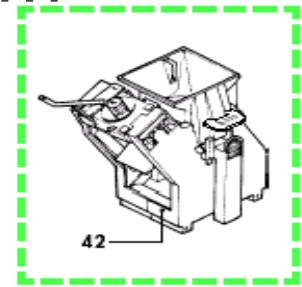

Pos.	Item#	Description	Comments
1	NM02017	O-Ring, ORM 0055-15	
2	9161034150	Fitting, Brew Group Outlet	
3	9161222	Spring Brew Group	
4	9991168	Seat, Glass, Brew Group Magic	
5	NM02013	O-Ring Brew Group Magic	
6	9161193150	Piston, Tamp, Brew Group, Mag	
7	NM01044	O-Ring 9 Gram Brew Group	
8	9161067150	Tab Magic Brew Grp Switch	
9	9161.070.150	Special Order	
10	U140.019	Special Order	
11	0701.R05.050	Special Order	
	0701.R05.150	Special Order	
12	NM02006	O-Ring, R5, Epdm, Thumbscrew	
13	9161064150	Coupling, Water Inlet Brew Grp.,	
14	NM02007	O-Ring 2025 Epdm	
15	0301.R04.150	Special Order	
16	0301.R18	Special Order	
	0301.R19	Special Order	
17	9161.195.150	Special Order	
18	9161.066.150	Special Order	
19	9161.071.150	Special Order	
20	9161.094.150	Special Order	
21	9161.060.150	Special Order	
22	U140.019	Special Order	
23	9161.211.050	Special Order	fi no a matricola 380923
24	9161.198	Special Order	
25	9161.191	Special Order	
26	NM02018	O-Ring, ORM 0090-25 Epdm	
27	U044012	Screw, M3.0x14, UNI 7687	fi no a matricola 380923
28	9161167	Filter Screen, Lower 35.8 Dia M	fi no a matricola 380923
29	9161210150	Piston, Brew Group, Magic	
30	0301.R16.050	Special Order	
31	9161.306.150	Special Order	da matricola 380924
32	9161.198	Special Order	
33	9161.191	Special Order	
34	NM02018	O-Ring, ORM 0090-25 Epdm	
35	9161343150	Br. Group Piston	
36	9161065150	Connector Rod, Brew Group	
37	9161.123.150	Special Order	
38	9161.046	Special Order	
39	U109.026	Special Order	
40	9161045	Spring, Brew Group, Magic Chute	

Pos.	Item#	Description	Comments
41	9161069150	Handle, Brew Group, Magic	
42	9160.067.150	Special Order	
	9160.068.150	Special Order