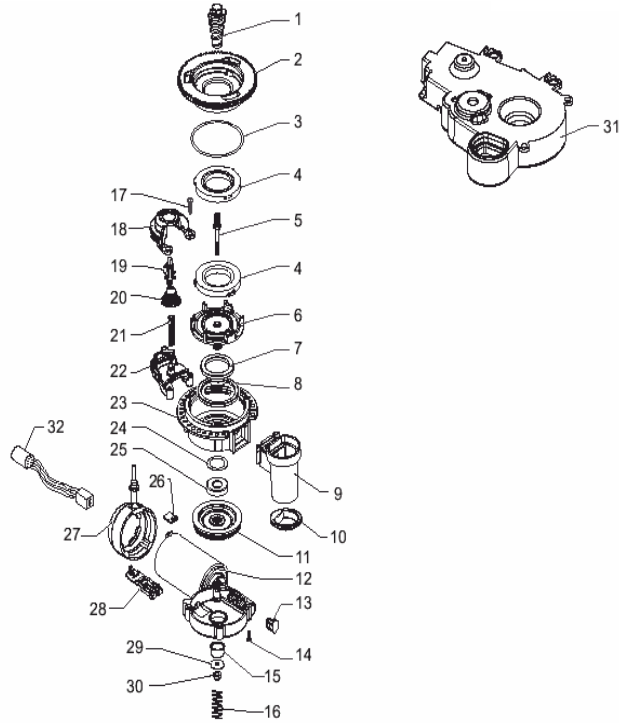

POS	SAECO No.	SUP032AR 120V TALEA TOUCH E74105 Rev.01 Cod 10001562	NOTES	Special Order No.
Yellow = Not Available unless Special Ordered				
1	11004196	Cover, Upper Steam Tube, Chrom		
2	11004197	Cover, Lower Steam Tube, Chrom		
3	129912202	Screw, M3x12, Torx, Uni 9786		
4	11003122	Steam Tube Assv, P0049		
5	11001625	Handrip, Steam Wand		
6	11001620	Internal Tube, Pannarello		
7	11001621	Cover, Pannarello, SS		
8	11001630	Water Connection, Milk Island		
9	149360200	Tube, Silicone, D=8x10		
10	140321462	O-Ring, Silicone, 2018		
11	11000460	Connector, Valve P0054, Blk		
12	126772618	Spring, Cream Adjustment, Valve		
13	11000461	Insert, Safety Valve, P0054		
14	12000361	Oetiker, clip D=9		
15	11000459	Connector, Blk		
16	12000042	O-ring, 108, FDA, 70 SH		
17	11001544	Connector, Faucet Body		
18	16000190	Silicone Tube 4.2X8.2		
19	12000541	O-ring, Or=2012		
20	11004134	Faucet Body, Brass		
21	11007569	Pcb, Water Sensor		
22	11001499	Spring, Fork, Faucet P0049		
23	11004625	Faucet, Tea/Brass, P0049		
24	11004135	Faucet Shaft Assv		
25	90001083	Tube Clamp, Oetiker		
26	11001546	Straight Connector, Faucet Bod		
27	N/A	SUPPORT FOR BOILER-FAUCET-VALVE P0049		11001332
28	189428600	Thermostat, 175o, Sirius		
29	N/A	THERMOSTATES SPRING FOR BOILER		11001751
30	11005608	Boiler Assv, 120V		
31	190800100	Temp Sensor, L=280mm		
32	20000591	Casing Assv, Blowdown Valve		
33	20000592	Connector Assv, Blowdown Valve		
34	20000680	Coil Assv, Blowdown Valve		
35	12000007	Powerfilter, 120V		
36	11002957	Spring, Faucet P0049		
37	147920150	Fitting, 90o, Pump Inlet		
38	11004776	Steel Bracket, Pump Support		
39	11001054	Connector, 90o, Pump Outlet		
40	11001365	Pump Support, Black		
41	N/A	2POLES CONNECTOR PUMP P0049 UL 120V		11005668
42	140321961	O-Ring, Epdm, 2031		
43	12000131	Pump, Ulka, 120V, 60Hz		
44	JS01022	Tube, Silicone, 5x10, L=156		
45	NV99099	Turbine Assv		
46	11005648	6-Pole Connector, Flowmeter		
47	11000651	Board, Water Level Sensor		
48	N/A	BLACK TURBINE SUPPORT V2 P0049		11003670
49	129573202	Screw, M4x8, Uni 8112, Tcb		
50	129932502	Screw, M5X30, UNI, 7688, ZNP		
51	11005096	Spring Clip, Valve P0049		
52	N/A	screw TORX TCB 3,5X9,5 BLACK		U143.016
53	N/A	SCREW PT TORX 3X10 WN 1411 GALVANIZ		129912702
54	11008698	Faucet Assv, P0049/B-P0053		
55	11005604	Assv, Valve, Blowdown, P0049 With part # 32-34-51		
56	N/A	ALUM. BOILER P0053 120V ASSY.		11005618