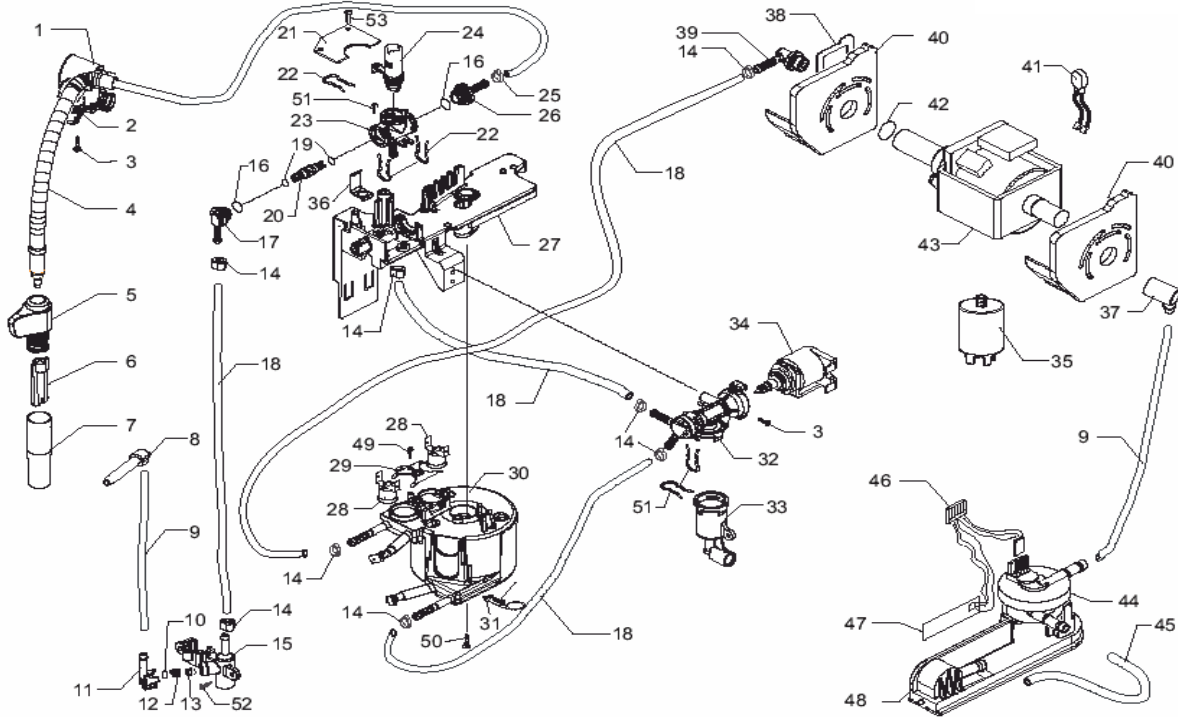

POS	SAECO No.	SUP032AR 120V TALEA TOUCH E74105 Rev.01 Cod 10001562	NOTES	Special Order No.
Yellow = Not Available unless Special Ordered				
1	11004196	Cover, Upper Steam Tube, Chrom		
2	11004197	Cover, Lower Steam Tube, Chrom		
3	129912202	Screw, M3x12, Torx, Uni 9786		
4	11003122	Steam Tube Assv, P0049		
5	11001625	Handrip, Steam Wand		
6	11001620	Internal Tube, Pannarello		
7	11001621	Cover, Pannarello, SS		
8	11001630	Water Connection, Milk Island		
9	149360200	Tube, Silicone, D=8x10		
10	140321462	O-Ring, Silicone, 2018		
11	11000460	Connector, Valve P0054, Blk		
12	126772618	Spring, Cream Adjustment, Valve		
13	11000461	Insert, Safety Valve, P0054		
14	12000361	Oetiker, clip D=9		
15	11000459	Connector, Blk		
16	12000042	O-ring, 108, FDA, 70 SH		
17	11001544	Connector, Faucet Body		
18	16000190	Silicone Tube 4.2X8.2		
19	12000541	O-ring, Or=2012		
20	11004134	Faucet Body, Brass		
21	11007569	Pcb, Water Sensor		
22	11001499	Spring, Fork, Faucet P0049		
23	11004625	Faucet, Tea/Brass, P0049		
24	11004135	Faucet Shaft Assv		
25	90001083	Tube Clamp, Oetiker		
26	11001546	Straight Connector, Faucet Bod		
27	N/A	SUPPORT FOR BOILER-FAUCET-VALVE P0049		11001332
28	189428600	Thermostat, 175o, Sirius		
29	N/A	THERMOSTATES SPRING FOR BOILER		11001751
30	11005608	Boiler Assv, 120V		
31	190800100	Temp Sensor, L=280mm		
32	20000591	Casing Assv, Blowdown Valve		
33	20000592	Connector Assv, Blowdown Valve		
34	20000680	Coil Assv, Blowdown Valve		
35	12000007	Powerfilter, 120V		
36	11002957	Spring, Faucet P0049		
37	147920150	Fitting, 90o, Pump Inlet		
38	11004776	Steel Bracket, Pump Support		
39	11001054	Connector, 90o, Pump Outlet		
40	11001365	Pump Support, Black		
41	N/A	2POLES CONNECTOR PUMP P0049 UL 120V		11005668
42	140321961	O-Ring, Epdm, 2031		
43	12000131	Pump, Ulka, 120V, 60Hz		
44	JS01022	Tube, Silicone, 5x10, L=156		
45	NV99099	Turbine Assv		
46	11005648	6-Pole Connector, Flowmeter		
47	11000651	Board, Water Level Sensor		
48	N/A	BLACK TURBINE SUPPORT V2 P0049		11003670
49	129573202	Screw, M4x8, Uni 8112, Tcb		
50	129932502	Screw, M5X30, UNI, 7688, ZNP		
51	11005096	Spring Clip, Valve P0049		
52	N/A	screw TORX TCB 3,5X9,5 BLACK		U143.016
53	N/A	SCREW PT TORX 3X10 WN 1411 GALVANIZ		129912702
54	11008698	Faucet Assv, P0049/B-P0053		
55	11005604	Assv, Valve, Blowdown, P0049 With part # 32-34-51		
56	N/A	ALUM. BOILER P0053 120V ASSY.		11005618