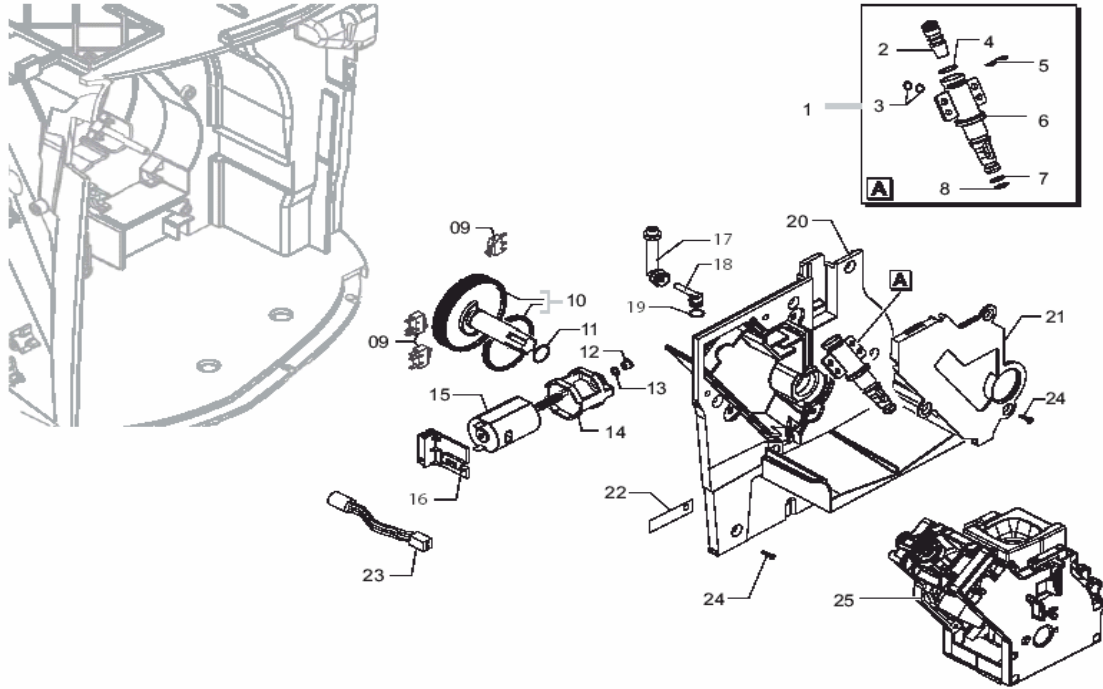

POS	SAECO No.	SUP032AR 120V TALEA TOUCH E74105 Rev.01 Cod 10001562	NOTES	Special Order No.
Yellow = Not Available unless Special Ordered				
1	11001991	Boiler Pin Assy		
2	11000692	Cap. For Pin. For Boiler P119		
3	140328059	O-Ring, Silicone, 2015		
4	140324459	O-Ring, Silicone, 0060-20		
5	9011144	Clip, Hairpin, Teflon Tube		
6	11003825	Pin, For Boiler P119		
7	NM01035	O-Ring, Silicone, 0090-20		
8	NM01057	O-Ring, Silicone, 0050-20		
9	NE05038	Switch, Brew/Dump, Magic		
10	20000455	Kit, Gears, Ratiomotor		
11	91611320	Washer, Brew Drive Motor, Myla		
12	N/A	SINTERED BUSH FOR MOTOR		9121.046
13	148380200	Washer, Vspresso, D=5		
14	80001008	Antivibration, BrewDrive Motor		
15	11005213	Ratiomotor Assy		
16	N/A	BLACK MICROSWITCH SUPPORT DUMP BOX P0049		11001331
17	11004086	Fitting, 90°, plastic		
18	11003648	Fitting, 90°, Plastic		
19	140325462	O-Ring, Metric, Silicone, 0070-20		
20	11001079	Cover, Mounting Plate, Blk	S/N 9007SA40360783	
21	11001312	Black Cover Vain Boiler P0049	S/N 9007SA40205173	
22	11000651	Board, Water Level Sensor		
23	11003661	Reed Sensor, 100-120V		
24	129914102	Screw K, 35x12 Win1423 Galv.		
25	11002145	Brew Group, 8 Gram, Primea SEE TAB. COD. EXP. E90042