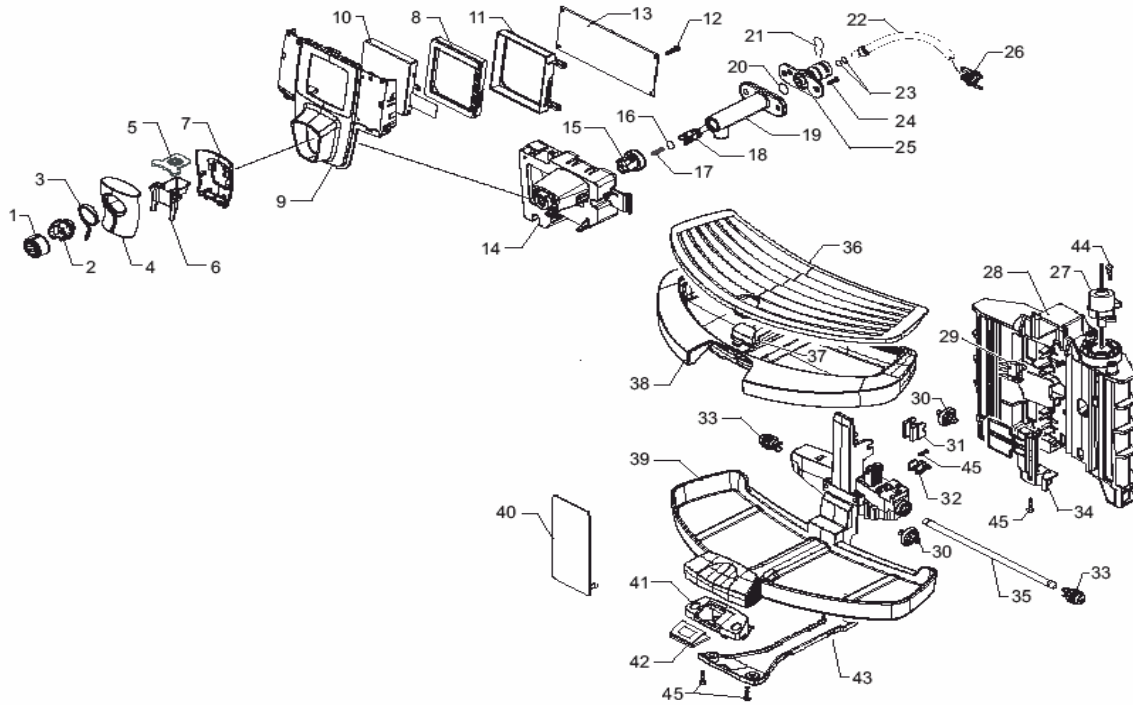

POS	SAECO No.	SUP032AR 120V TALEA TOUCH E74105 Rev.01 Cod 10001562	NOTES	Special Order No.
Yellow = Not Available unless Special Ordered				
1	11003168	Adjustment knob, p124		
2	11000288	Connector_Internal,Coffee Disp		
3	11002110	Lens, Dispenser,Ambra P0053		
4	11004208	Cover, Dispensing Head, Chrome		
5	11002111	Lid,Dispensing Head, Blk,P0053		
6	11002049	Coffee Dispenser Body, P0053		
7	11004119	Cover, Rear Coffee Dispenser		
8	11002046	Seal, Display Support, P0053/D		
9	11004101	Front Panel, Silver, P0053/D		
10	12000163	Display, VL 160160 P0053/D		
11	11002045	Frame Display,Touch Screen,Blk		
12	N/A	SCREW PT TORX 3X10 WN 1411 GALVANIZ		129912702
13	11004843	Pcb, CPU+SW V1 P0053/D		
14	11002112	Brow Support, Black		
15	149198700	Support, Adjustment Knob, SBS		
16	140326661	O-ring, Metric 0040-20, EPDM		
17	126772518	Spring, Adjustment Dial, SBS		
18	140640200	Dispensing Shaft, SBS		
19	11000290	Coffee Dispensing Chute		
20	12000070	O-Ring, Silicone, 0060-15		
21	9011144	Clip, Hairpin, Teflon Tube		
22	11001766	Tube, Teflon 2X4 L+125 MM Assy		
23	140328059	O-Ring, Silicone, 2015		
24	N/A	SCREW TORX T10 3,5X12 UNI9786 GALVANIZED		12000450
25	11002130	Fast Lock Connection		
26	11001337	Tube, Teflon, Insert Blk P0049		
27	12000065	Fast Lock Connection		
28	11002204	Guide, Drip Tray		
29	11004447	Microswitch, Drip Tray		
30	11000113	Wheel, Drip Tray Support Blk		
31	N/A	INSERT FOR ADJUSTMENT TRAY WHEEL P124		11000224
32	N/A	FIXING PLATE FOR FEEDING SCREW P124		11000115
33	11000081	Gear, Mobile Tray		
34	11002293	Support Port, Lower D-Tray Blk		
35	N/A	MOBILE DRIP TRAY GEARS SHAFT P124		11000586
36	11004095	Grate, Drip Tray Silver		
37	11004185	Float, Drip Tray, Odea		
38	11004094	Drip Tray, Talea Ring +		
39	11004089	Support, Drip Tray		
40	11003399	Support Cover, Drip Tray Silve		
41	11002184	Black Sensor for Board Support		
42	11000585	Pcb, Touch Sensor, Drip Tray		
43	11002181	Black Cover, Cables		
44	129911402	Screw, TCB, Torx, 3,5x8,5		