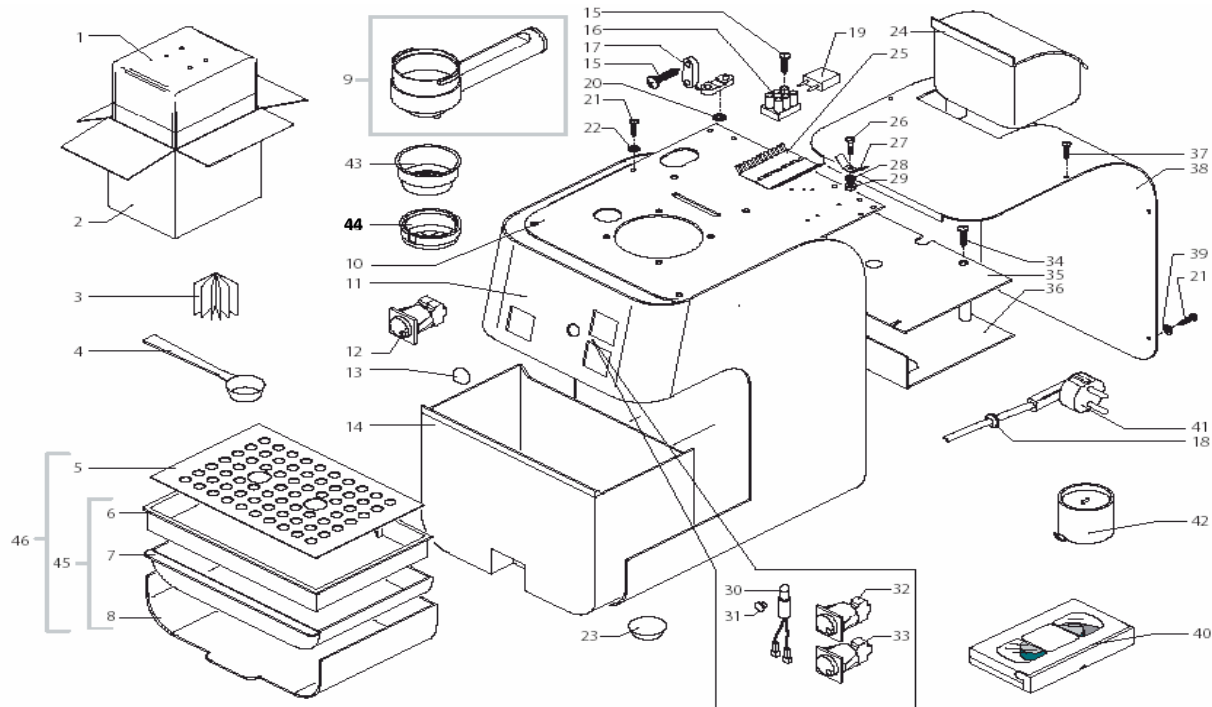

POS	SAECO No.	Starbucks SIN006 Via Venezia Blk E71039 Rev. 12 Cod: 10002322	NOTES	Special Order No.
Yellow = Not Available unless Special Ordered				
1	N/A	BOX POLYST.RIO VAPORE A10/A100		178690700
2	N/A	DISPLAY BOX STARBUCKS BARISTA		178513000
3	N/A	INSTR.MANUAL STARB.BARISTA FILTHOLD.PRES		165932800
4	N/A	GREY/7016 COFFEE MEASURE		146680159
5	125740921	Grill, Drip Tray, Vapore/Profi		
6	N/A	BLACK DRIP TRAY A100/A110		149640847
	149640862	Drip Tray, Top, Vapore/Profi		
7	N/A	BLACK REPOSITORY DRAWER A100/A110		142600347
	142600362	Drip Tray, Vapore/Profi		
8	N/A	BLACK DRIP TRAY SUPPORT A100/A110		149180847
	149180862	Holder, Drip Tray, Vapore		
9	226552008	Portafilter, Pres Black VV	SFF EXP. E90022 PAGE 5	
10	N/A	BOIL. SUPPORT PLA. WHITE VAP/PROF		227540530
	N/A	BOIL. SUPPORT PLA. BLACK VAP/PROF		227540547
11	N/A	CASING A100 RED S/SCR.STARB.BARISTA		222387410
	N/A	CASING A100 NEW RED S/S.STARB.BARIS		222387414
	N/A	CASING A100 GREEN S/S.STARB.BARISTA		222387415
	N/A	CASING A100 PINK S/SC.STARB.BARISTA		222387417
	N/A	CAS. A100 PH. ENGR. ST. S/S. STARB. BARIS		222387419
	N/A	CASING A100 SS S/SCRE.STARB.BARISTA		222387421
	N/A	CAS. A100 CREAM/1015 S/S. STARB. BARIS		222387422
	N/A	CASING A100 WHITE S/S. STARB. BARISTA		222387430
	N/A	CASING A100 GOLD S/SC. STARB. BARISTA		222387440
	N/A	CASING A100 BLUE S/SC. STARB. BARISTA		222387442
	N/A	CAS. A100 NA/BLUE S/SC. STARB. BARISTA		222387443
	N/A	CASING A100 BLACK S/S. STARB. BARISTA		222387447
	N/A	CASING A100 WHITE S/S. STARB. BARISTA		222387450
	N/A	BLACK-GRAPH CASING S/SCR.STARB.BARISTA		222387460
	N/A	CASING A100 YELLOW S/S. STARB. BARIST		222387495
	N/A	CAS. A100 TRA-COPPER S/S. STARB. BARIS		222387498
	N/A	CAS. A100 WHI. PAINTED PROTEO ARTE		222389030
12	186051450	Switch, Power on/off		
	N/A	BIP. SWITCH ROLD 81185 X A100/A110		186052450
13	147620700	Foot, Rubber, Veneto/Maestro		
14	N/A	WATER CONT.A100/A110 S/S. STARB. 1.800		222680480
	N/A	WATER CONT A100/A110 S/SC STARB.W.W.W		222680680
	142690502	Water Tank Via Venezia Blk		
15	U109014	Screw, M2.9X16, Profimat		
16	N/A	3 WAY JUNCT. BLOCK PA 27/3 + SYMBO		186801400
17	188600550	Clamp, Cable Vapore/Profi		
18	N/A	GROMMET AB/9 BLACK 75SHORE 1017712		187640500
19	N/A	ANTIDIST.CONDENSER R.46 0.1MF 275VAC		182510700
20	N/A	ELASTIC WASHER FOR SHAFT D=2MM		128210200
21	129511803	Screw, M2.9X6.4, Nickle		