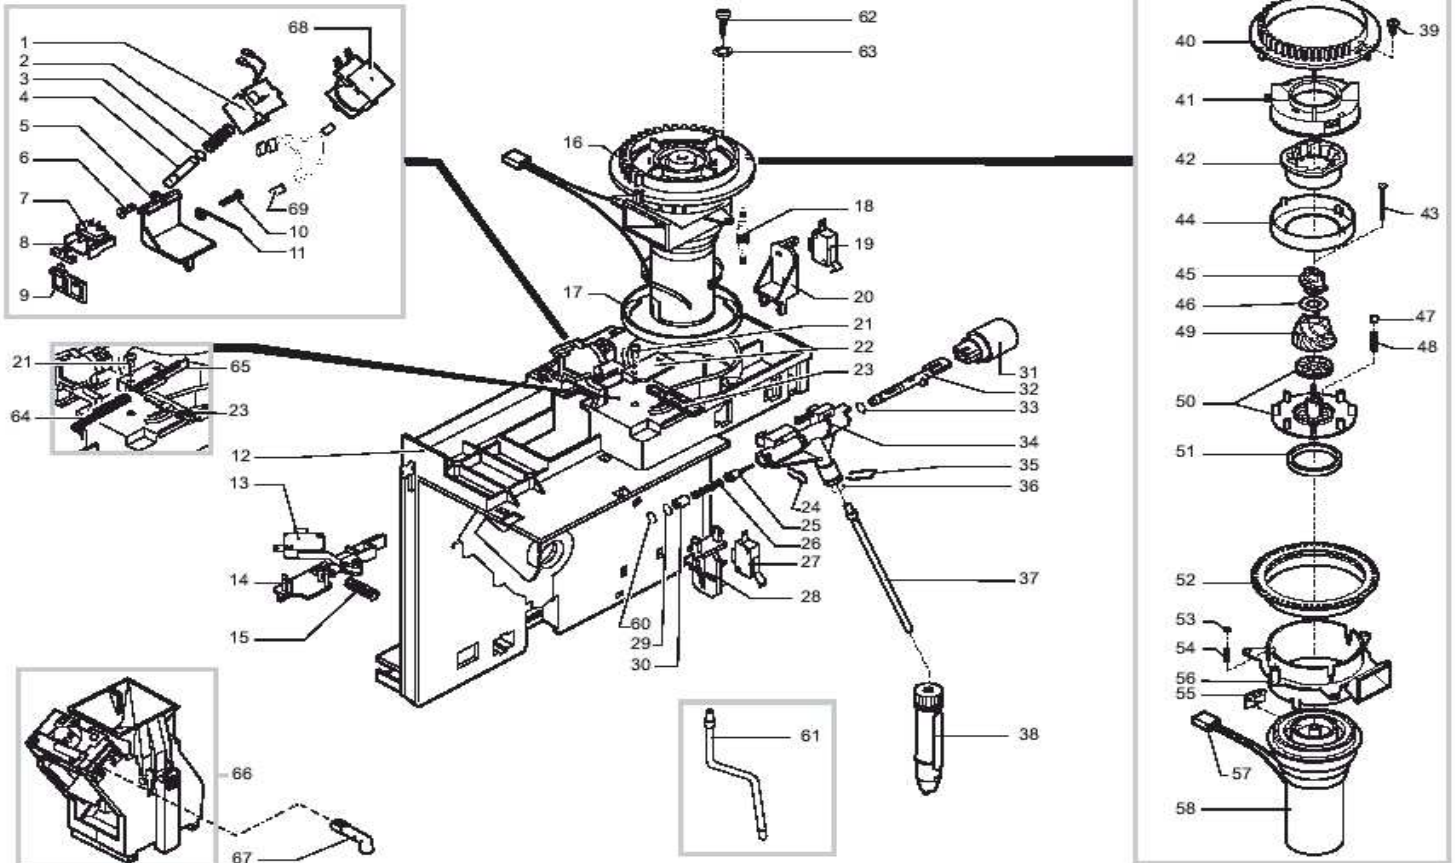

Pos.	Item#	Description	Comments
1	9129A0700A	Solenoid Doser 230V Royal Pro	230V
		fi no a matr. 20024065687	
	283770755	Special Order	120 V
2	126764818	Special Order	
3	120350704	Special Order	
4	122590602	Special Order	
5	148971259	Special Order	
6	147470659	Special Order	
7	90001080	Microswitch Saia Xcc5-81	
8	149185959	Special Order	
9	148700559	Special Order	
10	129660202	Screw, M3x12, Bean Hopper	ZNP
11	126834418	Special Order	
12	9161.249.150	Special Order	
13	186724000	Special Order	
14	9161202150	Switch Support, Dumpbox Drip T	
15	9161.221	Special Order	
16	286883755	Special Order	120V
	286883758	Special Order	230V V2
	286883858	Special Order	230V V2
	286883754	Special Order	100 V
17	9141.052.150	Special Order	
18	90001073	Antivibration For Coffeegrinde	
19	NE05043	Microswitch, Dump Box/WaterVie	
20	9161207150	Switch Support, Water Vienna	
21	129660902	Special Order	ZNP
22	147571059	Special Order	
23	9161122150	Lever V. Digital	
24	9011144	Clip, Hairpin, Teflon Tube	
25	9019.A01	Special Order	
26	126765317	Spring, Needle Valve, Vienna	
27	186723600	Special Order	
28	9161.208.150	Special Order	
29	NM02028	Or 2015 Epdm 75.5/Kw75F	EPDM
30	9991112	Bushing For Faucet	
31	311018490	Knob, Steam Vienna	
	227720960	Special Order	
	227720761	Special Order	
	227720953	Steam Knob, Vienna Digital	
32	91612050	Steam Valve Plastic Vienna	
33	140328561	O-Ring, 4.48 X 1.9, Vienna Dig	EPDM
34	9161204G	Valve Steam Body New Style	
35	126764018	Spring Clip, Steam Tube	
36	140324461	O-ring, Metric, 0060-20	EPDM
37	9011149	Steam Tube, Vienna	
38	147430150	Special Order	

Pos.	Item#	Description	Comments
	147430163	Special Order	
	147430161	Special Order	
39	129511803	Screw, M2.9X6.4, Nickle	Nichelata
40	148650250	Grinder Adj Ring***Veneto Comb	
41	149186150	Upper Grinder Support Magic	
42		Particolare non disponibile	Vedi pos.49
43	129931002	Special Order	
44	142844550	Cover, Upper Grind, Magic	
45	9141030	Screw, Grinder Feed, Magic	
46	128130102	Special Order	Zincata
47	NM06002	Ball Bearing, SS Grinder	
48	9141032	Spring Pickup Grinder Magic	
49	226473500	Kit, Grinder Ring Upper & Lowe	Ricambi
50	9141044	Support Lower Grinder Magic	
51	9141034	O-Ring Felt Grinder Magic	
52	9141017	Outer Ring Grinder	
53	NM06003	Grinder Ring Ball	
54	126770117	Special Order	
55	9141043	Rubber Grinder Support Magic	
56	149186350	Special Order	
57	283544900	Special Order	230V (V2)
	283542600	Special Order	100V-120V
58	286851858	Special Order	230V
	286851855	Special Order	120V
	286851854	Special Order	100V
60	140328161	O-Ring 3.85 X 1.9 Epdm	EPDM
61	229380908	Steam Arm, Bent, Vienna	
62	129670202	Special Order	ZNP
63	U207004	Washer, Plain, 4.3X16, 7P	ZNP
64	148740450	Special Order	
65	147571850	Doser Adj. Mount V. Digital	
66	9160027150	Brew Group, Vienna	
		Vedi tav. 9160.027.150 cod. esploso E90023	
67	311023150	Outlet Elbow, Brew Group, Vien	
68	9129.A23.00A	Special Order	
		da matr. 20024065688	
69	289202800	Special Order	
		da matr. 20024065688