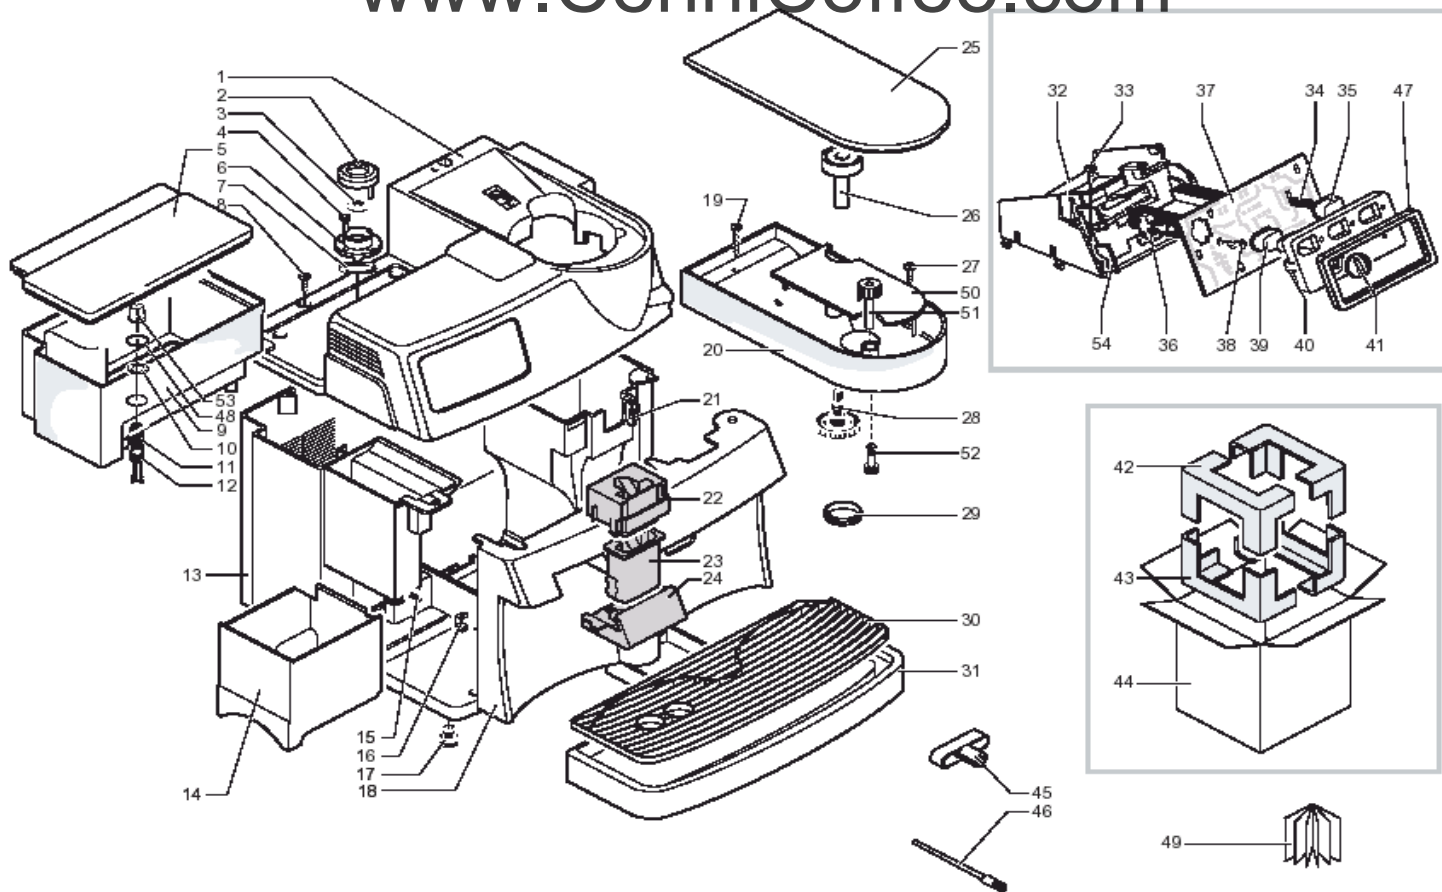

Pos.	Item#	Description	Comments
	0311.015.380	Special Order	
36	NE03.029	Special Order	
	186076255	Switch Off/On Vienna	
37	181565558	Pcb, Cpu, Psb, RS, 230V	Con preinfusione
	181565555	Pcb, Cpu, Psb, Non RS, 120V	Con preinfusione
	181565358	Pcb, Cpu, Psb, Non RS, 230V	Senza preinfusione
38	129660202	Screw, M3x12, Bean Hopper	ZNP
39	311014490	Switch Cover, On/Off, Vienna	
	0311.014.620	Special Order	
	0311.014.380	Special Order	
40	311026380	Touch Panel Housing Vienna Bla	
	0311.026.560	Special Order	
	0311.026.600	Special Order	
	0311.026.270.A	Special Order	
	0311.026.150	Special Order	
	0311.026.490	Special Order	
	0311.026.670	Special Order	
	0311.026.560.A	Special Order	
41	311016490	Knob Drink Level Vienna	
	0311.016.620	Special Order	
	0311.016.380	Special Order	
42	175893900	Styrofoam Top Insert, Vienna	
43	175894000	Special Order	
44	178505000	Vienna Box Presentation	
	178505100	Special Order	Café Milano
	178514600	Special Order	
45	90001051	Brew Unit Key Italia	
46	127390100	Brush, Cleaning	
47	145850100	Gasket, Front Panel, Vienna	
	90001004	Or Metric 0019-10	
49	311951	Manual, Vienna Sup 018	
	165891600	Special Order	Café Milano
	165932300	Special Order	Café Grande
50	147755280	Bean Hopper Guard, Vienna	
51	147715659	Adj. Knob, Doser	
52	146001850	Gear Adjustment, Coffee Doser	
53	224640200	Special Order	
54	147756600	Special Order	

Pos.	Item#	Description	Comments