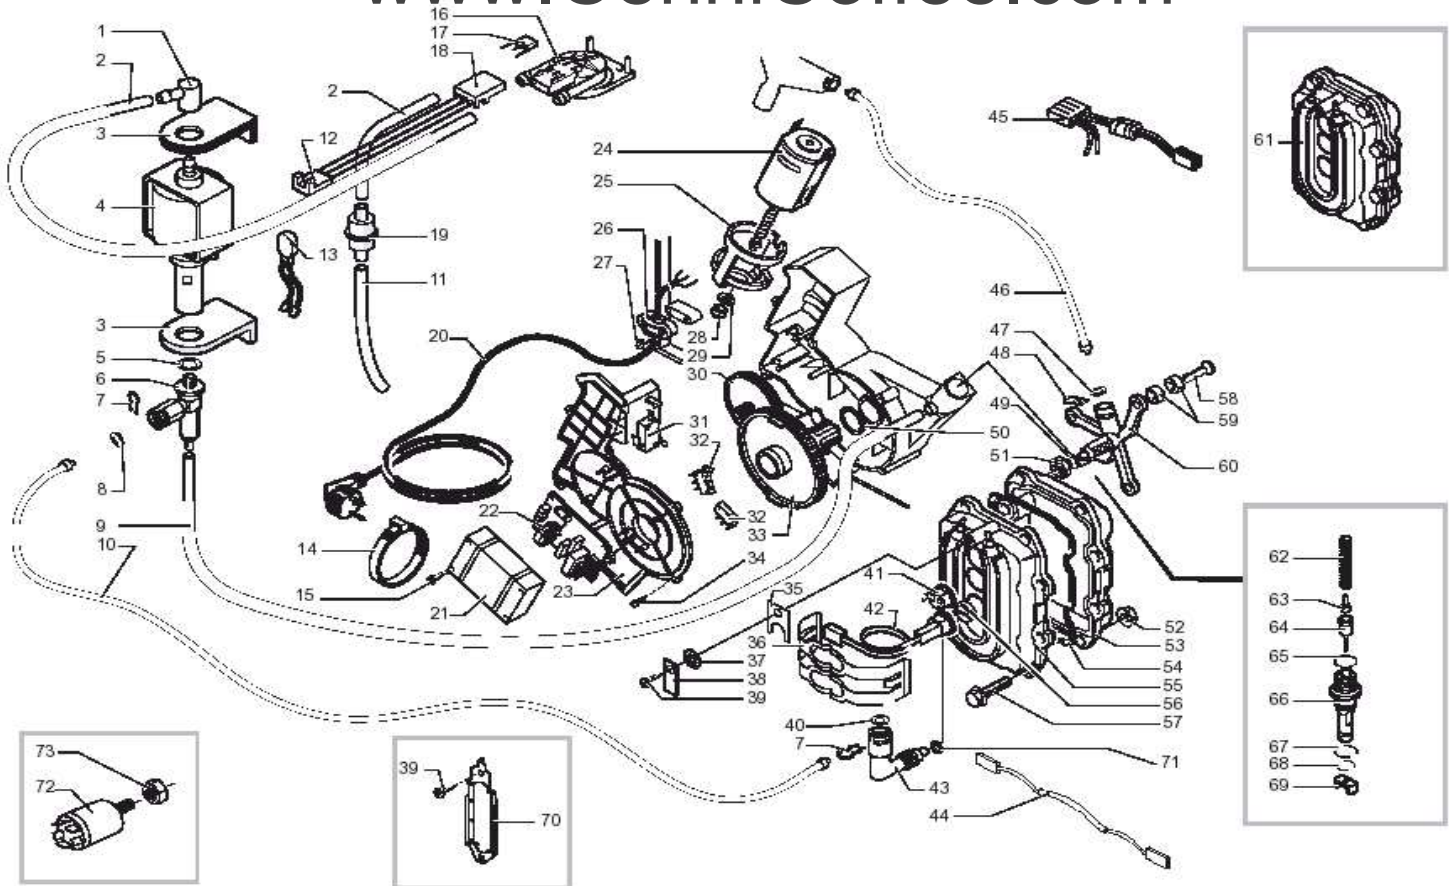

Pos.	Item#	Description	Comments
1	147920150	Fitting 90 Deg	
2	149360200	Tube Silicone, 5X8	matassa in kg
3	149185850	Special Order	
4	187720955	Special Order	120V
5	187720954	Special Order	100V
6	140321961	Or 2031 In Epdm	
7	229451300	Relief Valve Vienna	x pompa ULKA
8	9011144	Clip, Hairpin, Teflon Tube	
9	NM02028	Or 2015 Epdm 75.5/Kw75F	EPDM
10	149360200	Tube Silicone, 5X8	matassa
11	227872100	Special Order	
12	149361100	Special Order	matassa in kg
13	283542200	Special Order	
14	289201000	Special Order	120V
15	144320500	Special Order	
16	129660902	Special Order	ZNP
17	286473300	Flowmeter Casing, w/sensor,kit	con part.17
18		Particolare non diponibile	vedi pos.16
19	143590200	Cover, Sensor	
20	144650300	Special Order	
21	183910450	Special Order	L=1500 mm
22	NE01.026	Special Order	
23	183921350	Special Order	con part. 72
24	183921360	Special Order	con part. 72
25	142844459	Special Order	
26	181563155	Pcb, Power Filter, 120V	120V
27	9161200920	Cover, BrewDrive Motor, Vienna	
28	286891355	Special Order	con pos. 25,45
29	147753250	Special Order	
30	148600600	Special Order	
31	129670202	Special Order	ZNP
32	9121.046	Special Order	
33	148380200	Washer, Vspresso, D=5	
34	146000759	Gear 12/90 Brew Drive Motor Vi	
35	NE05042	Microswitch Brew Group Sense V	
36	NE05038	Switch, Brew/Dump, Magic	
37	9121068150	Gear, Brew Drive Motor, Vienna	
38	129670202	Special Order	
39	126836402	Special Order	
40	90111420	Spring Clip Thermostat Vienna	
41	128310504	Washer, UNI, Burnished	Brunita
42	186400600	Special Order	
43	129575403	Special Order	Nik
44	140328059	O-ring, Silicone, 2015	PTFE / FDA
45	189428200	Thermostat 175 Deg.	
46	286471555	Kit Sensor Vdl Rs	100 V