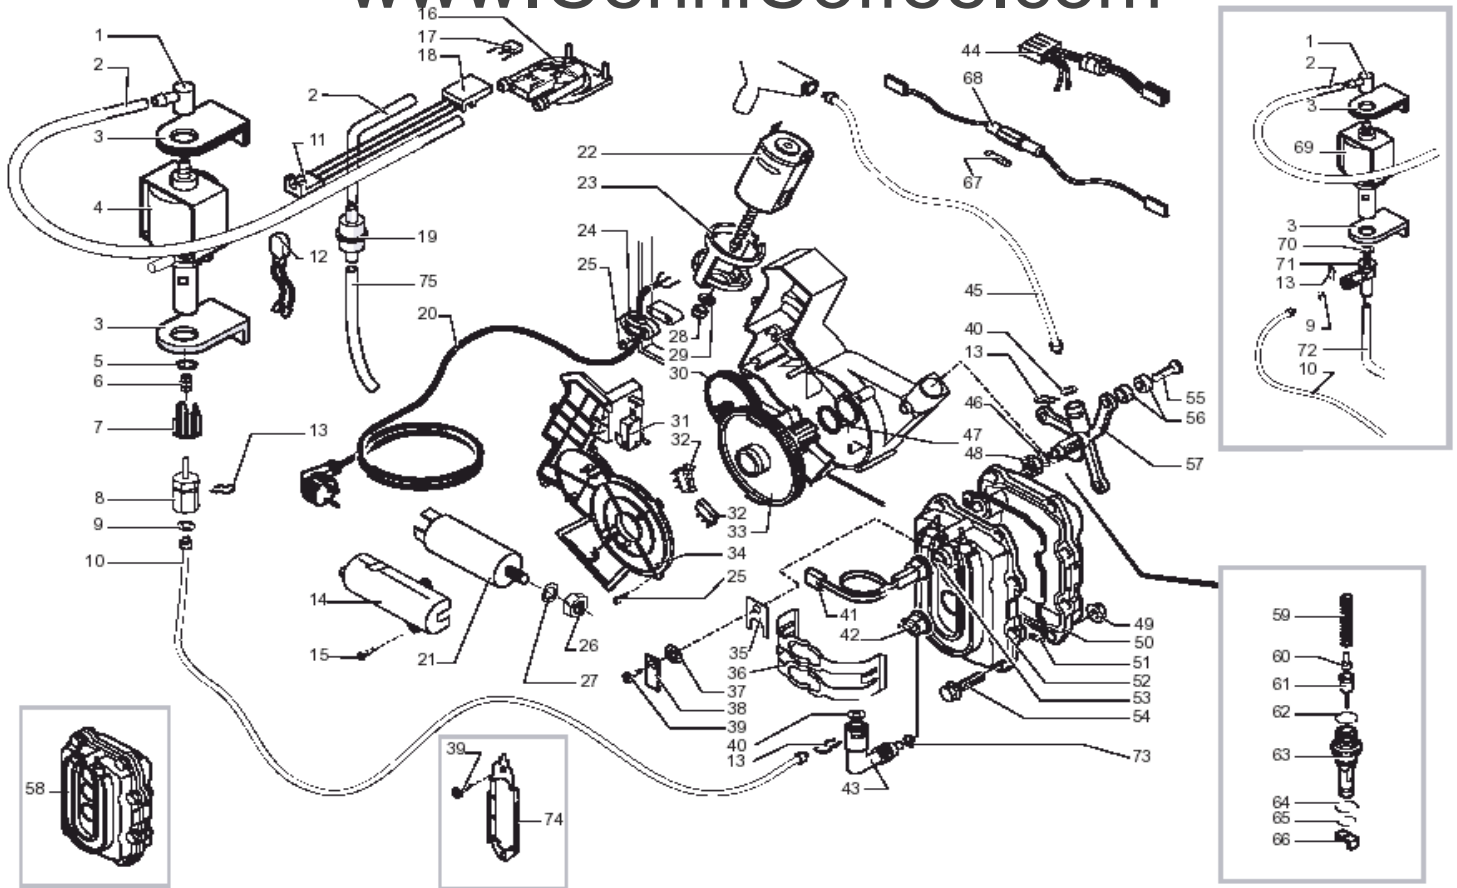

Pos.	Item#	Description	Comments
1	147920150	Fitting 90 Deg	
2	149360200	Tube Silicone, 5X8	matassa in kg
3	149185850	Special Order	
4	9070.037.00A	Special Order	230V
5	NM03.018	Special Order	NBR
6	9071.075	Special Order	
7	9071.071	Special Order	
8	9071.097	Special Order	
9	NM02028	Or 2015 Epdm 75.5/Kw75F	EPDM
10	227872100	Special Order	
11	283542200	Special Order	
12	311.807	Special Order	230V
13	9011144	Clip, Hairpin, Teflon Tube	
14	142851100	Special Order	
15	129660902	Special Order	ZNP
16	286473300	Flowmeter Casing, w/sensor,kit	con part. 17
17		Particolare non disponibile	vedi pos. 16
18	143590200	Cover, Sensor	
19	144650300	Special Order	
20	183910450	Special Order	L=1500 mm
	183930250	Special Order	L=1500 mm
	183950150	Special Order	L=1500 mm
21	184651100	Filter V.Digital	
22	286891358	Special Order	con pos. 23,44
23	147753250	Special Order	
24	148600600	Special Order	
25	129670202	Special Order	ZNP
26	123270202	Special Order	ZNP
27	128310802	Washer, UNI 8842, A8, Galvaniz	ZNP
28	9121.046	Special Order	
29	148380200	Washer, Vspresso, D=5	
30	146000759	Gear 12/90 Brew Drive Motor Vi	
31	NE05042	Microswitch Brew Group Sense V	
32	NE05038	Switch, Brew/Dump, Magic	
33	9121068150	Gear, Brew Drive Motor, Vienna	
34	9161200920	Cover, BrewDrive Motor, Vienna	
35	126836402	Special Order	
36	90111420	Spring Clip Thermostat Vienna	
37	128310504	Washer, UNI, Burnished	Brunita
38	186400600	Special Order	
39	129575403	Special Order	Nik
40	140328059	O-ring, Silicone, 2015	PTFE / FDA
41	286471558	Sensor Kit, M/S 5000 230V	
	286471558	Sensor Kit, M/S 5000 230V	Altri Paesi
42	189428200	Thermostat 175 Deg.	
43	127914020	Elbow 90 Deg Boiler Input Vien	Vedi pos. 22