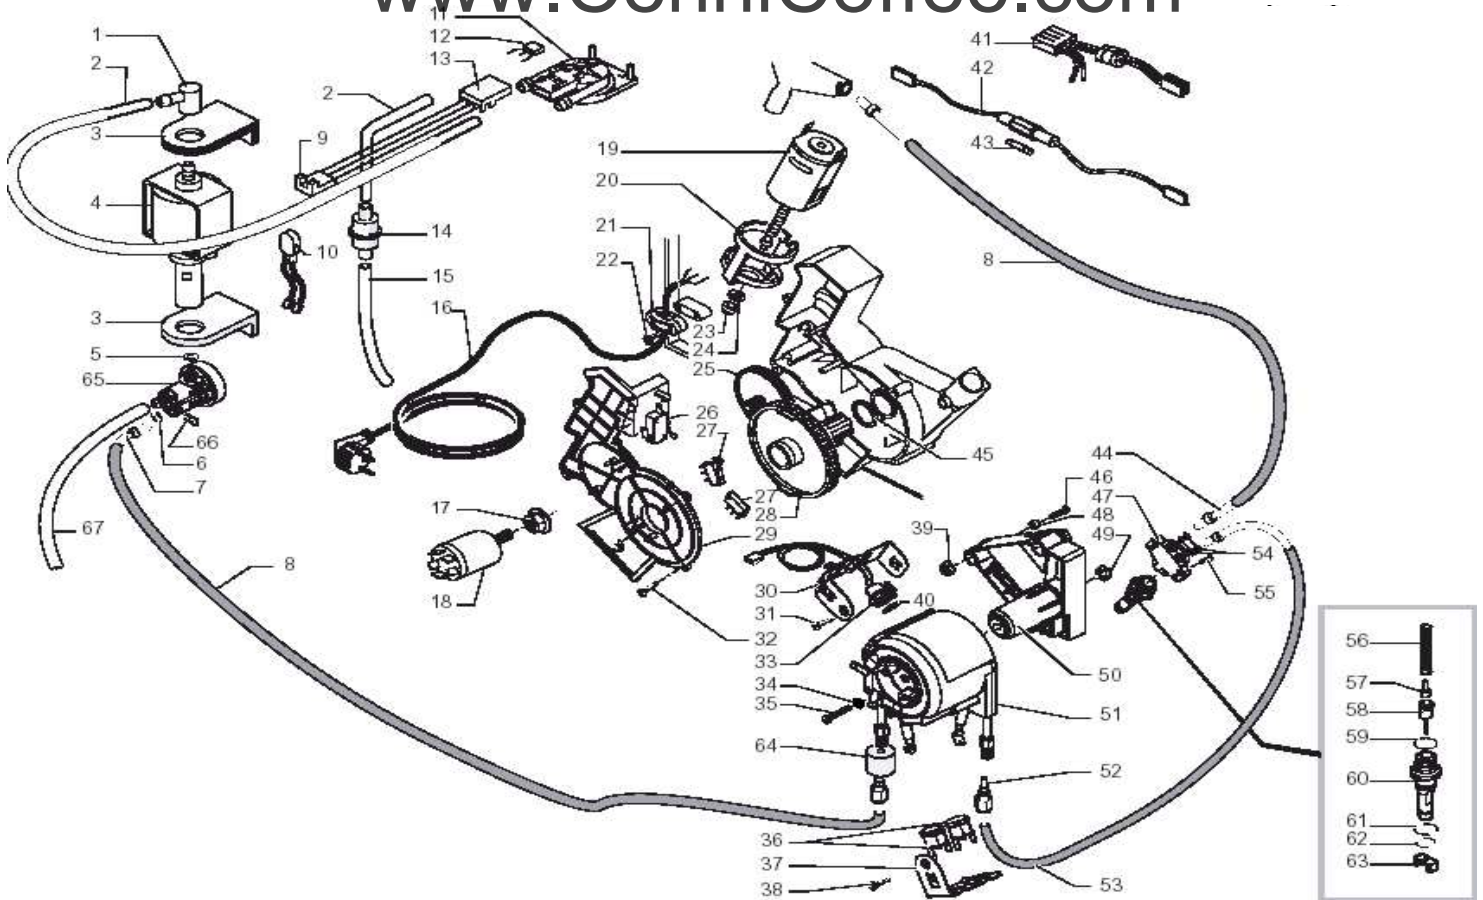

Pos.	Item#	Description	Comments
1	147920150	Fitting 90 Deg	
2	149360200	Tube Silicone, 5X8	matassa in kg
3	149185850	Special Order	
4	187720958	Pump Ulka Pgi 220V	230V
	187720955	Special Order	120 V
	187720954	Special Order	100 V
5	140321961	Or 2031 In Epdm	EPDM
	NM02028	Or 2015 Epdm 75.5/Kw75F	EPDM
7	227874900	Connector Teflon 2x4 L=250mm	
8	149361200	Tube, Silicone,Blk, 7.5x9.3 RI	
9	283542200	Special Order	
10	311.807	Special Order	230V
	289201000	Special Order	100 V - 120 V
11	286473300	Flowmeter Casing, w/sensor,kit	con pos. 12
12		Particolare non disponibile	vedi pos. 11
13	9161018	Fork, Flowmeter Assy, Vspresso	
14	144650300	Special Order	
15	149361100	Special Order	
16	183910450	Special Order	L=1500 mm
	183930250	Special Order	L=1500 mm
	183950150	Special Order	L=1500 mm
	183922060	Special Order	L=1500 mm
	183980550	Special Order	L=1590 mm
17	123453602	Special Order	
18	184651100	Filter V.Digital	230 V
	184651500	Power Filter, Charisma/Vspress	100 V - 120 V
19	286892000	Special Order	con pos. 20,41
20	9121.044	Special Order	
21	148600600	Special Order	
22	129670202	Special Order	ZNP
23	9121.046	Special Order	
24	148380200	Washer, Vspresso, D=5	
25	146000759	Gear 12/90 Brew Drive Motor Vi	
26	NE05042	Microswitch Brew Group Sense V	
27	NE05038	Switch, Brew/Dump, Magic	
28	9121068150	Gear, Brew Drive Motor, Vienna	
29	9161200920	Cover, BrewDrive Motor, Vienna	
30	126838017	Sensor Retaining Clip	
31	129573402	Screw, M4x10, Din 7985	
32	129670202	Special Order	ZNP
33	288582200	Assembled Temp Sensor	
34	128310521	Washer, UNI 8842, A5, SS	
35	129827402	Screw, M5x20, UNI 7687, ZNP	
36	189428200	Thermostat 175 Deg.	
37	126838117	Retaining clip for 2 thermosta	
38	129573402	Screw, M4x10, Din 7985