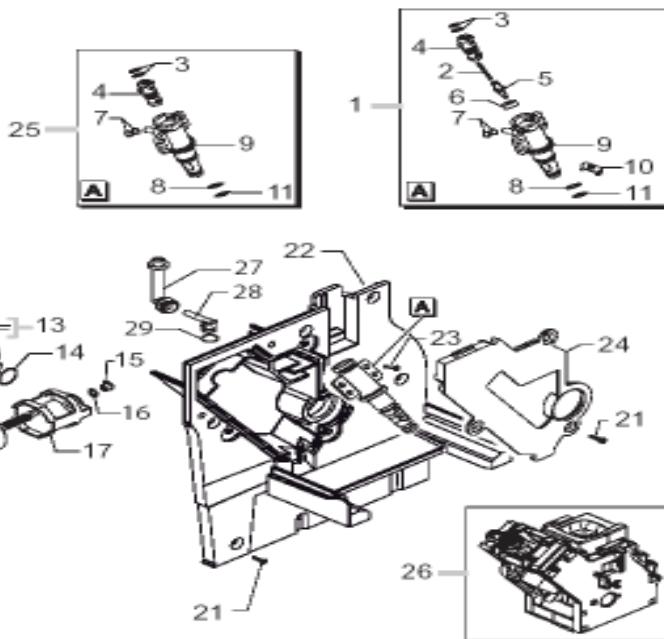

POS	SAECO No.	SUP035DR Espresso Italiano E74138 Rev.02 Code: 10002735	NOTES	Special Order No.
Yellow = Not Available unless Special Ordered				
1	#N/A	2POLES CONNECTOR PUMP P0049 UL		11005668
2	140321961	O-Ring, Epdm, 2031		
3	187721455	Pump, Ulka, 120V, 60HZ		
4	11001365	Pump Support, Black		
5	147920150	Fitting, 90o, Pump Inlet		
6	11000651	Board, Water Level Sensor		
7	149360200	Tube, Silicone, D=8x10		
8	#N/A	3 POLES CONNECT.FLOWMETER S0053 UL		11008906
9	#N/A	BLACK COVER CONNECTOR STEAM TUBE SMART		142853850
10	#N/A	BLACK TURBINE SUPPORT V2 P0049		11003670
11	12000781	Turbine Assy,D=1,2 932-8521/90		
12	#N/A	SILICONE TUBE 5X10 60 SHORE		JS01.022
13	189428600	Thermostat, 175o, 120V, Sirius		
	#N/A	UP TO S/N.9008SR40100445		
	#N/A	THERMOSTAT ONE SHOT 175°		12001034
	#N/A	FROM S/N.9008SR40100446		
14	#N/A	THERMOSTATES SPRING FOR BOILER		11001751
15	#N/A	ALUM.BOILER/V4 ASSY. 120V-1300W		11011342
16	190800100	Temperature Sensor,L=280mm UL		
17	#N/A	WHITE BRAIDED SILICON TUBE 3X6		16000170
18	#N/A	BLACK FAUCET SUPPORT G0053		11006022
19	#N/A	SCREW TCB TORX 10 3X12 PLAST.ZN-B		129913902
20	#N/A	ST.STEEL STEAM TUBE S0053 ASSY.		11008806
21	#N/A	BLACK STEAM TUBE HANDGRIP G0053		11007194
22	11001620	Internal Tube, Pannarello Blk		
23	11001769	Pannarello, Cover, Blk P0049/A		
24	11004842	Pcb, Valve, Stm/Water V1-V5		
25	11001499	Spring, Fork, Faucet P0049		
26	11004625	Faucet, P0049		
27	12000890	O-Ring, Blk, 2012, FDA 70SH		
28	12000042	O-ring, 108, FDA, 70 SH		
29	11004135	Faucet Shaft Assy		
30	11001546	Straight Connector, Faucet Bod		
31	11001544	Connector, Faucet Body		
32	11004134	Faucet Body, Brass		
33	#N/A	OETIKER CLIP		NF11.052
34	16000190	Tube, Silicone, 5 X 8, 9		
35	11001054	Connector, 90o, Pump Outlet		
36	#N/A	OETIKER CLAMP D=9,5 16700004		12000892
37	20000591	Casing Assy, Blowdown Valve		
38	20000592	Connector Assy, Blowdown Valve		