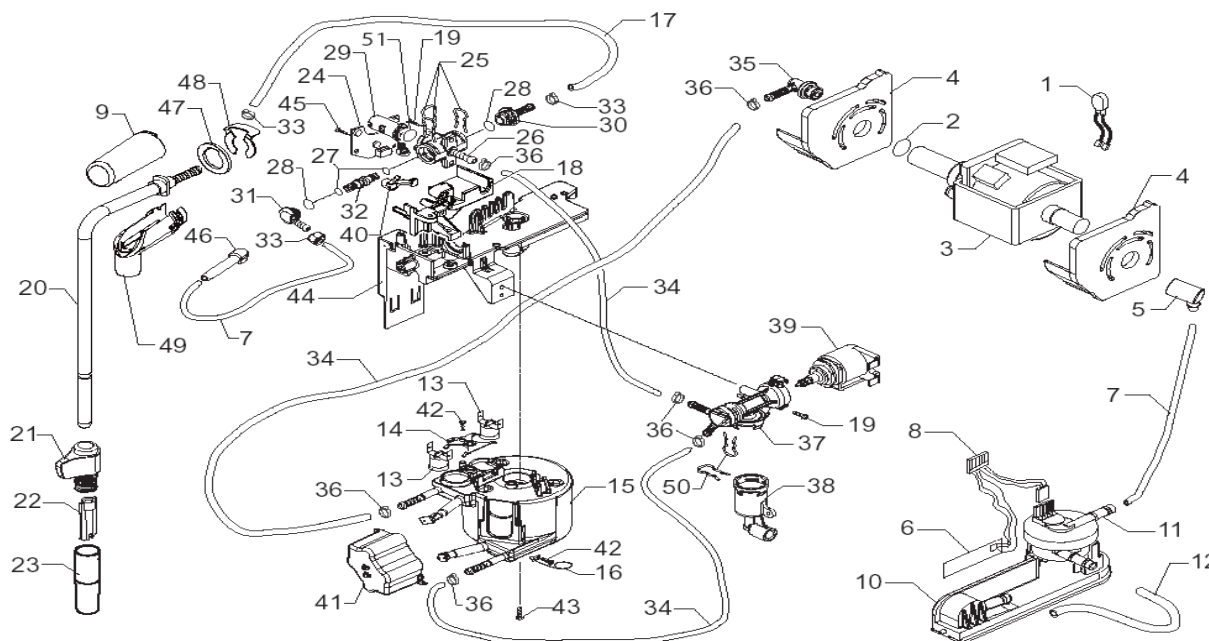

POS	SAECO No.	SUP035DR Espresso Italiano E74138 Rev.02 Code: 10002735	NOTES	Special Order No.
Yellow = Not Available unless Special Ordered				
1	#N/A	2POLES CONNECTOR PUMP P0049 UL		11005668
2	140321961	O-Ring, Epdm, 2031		
3	187721455	Pump, Ulka, 120V, 60HZ		
4	11001365	Pump Support, Black		
5	147920150	Fitting, 90o, Pump Inlet		
6	11000651	Board, Water Level Sensor		
7	149360200	Tube, Silicone, D=8x10		
8	#N/A	3 POLES CONNECT.FLOWMETER S0053 UL		11008906
9	#N/A	BLACK COVER CONNECTOR STEAM TUBE SMART		142853850
10	#N/A	BLACK TURBINE SUPPORT V2 P0049		11003670
11	12000781	Turbine Assy,D=1,2 932-8521/90		
12	#N/A	SILICONE TUBE 5X10 60 SHORE		JS01.022
13	189428600	Thermostat, 175o, 120V, Sirius		
	#N/A	UP TO S/N.9008SR40100445		
	#N/A	THERMOSTAT ONE SHOT 175°		12001034
	#N/A	FROM S/N.9008SR40100446		
14	#N/A	THERMOSTATES SPRING FOR BOILER		11001751
15	#N/A	ALUM.BOILER/V4 ASSY. 120V-1300W		11011342
16	190800100	Temperature Sensor,L=280mm UL		
17	#N/A	WHITE BRAIDED SILICON TUBE 3X6		16000170
18	#N/A	BLACK FAUCET SUPPORT G0053		11006022
19	#N/A	SCREW TCB TORX 10 3X12 PLAST.ZN-B		129913902
20	#N/A	ST.STEEL STEAM TUBE S0053 ASSY.		11008806
21	#N/A	BLACK STEAM TUBE HANDGRIP G0053		11007194
22	11001620	Internal Tube, Pannarello Blk		
23	11001769	Pannarello, Cover, Blk P0049/A		
24	11004842	Pcb, Valve, Stm/Water V1-V5		
25	11001499	Spring, Fork, Faucet P0049		
26	11004625	Faucet, P0049		
27	12000890	O-Ring, Blk, 2012, FDA 70SH		
28	12000042	O-ring, 108, FDA, 70 SH		
29	11004135	Faucet Shaft Assy		
30	11001546	Straight Connector, Faucet Bod		
31	11001544	Connector, Faucet Body		
32	11004134	Faucet Body, Brass		
33	#N/A	OETIKER CLIP		NF11.052
34	16000190	Tube, Silicone, 5 X 8, 9		
35	11001054	Connector, 90o, Pump Outlet		
36	#N/A	OETIKER CLAMP D=9,5 16700004		12000892
37	20000591	Casing Assy, Blowdown Valve		
38	20000592	Connector Assy, Blowdown Valve		