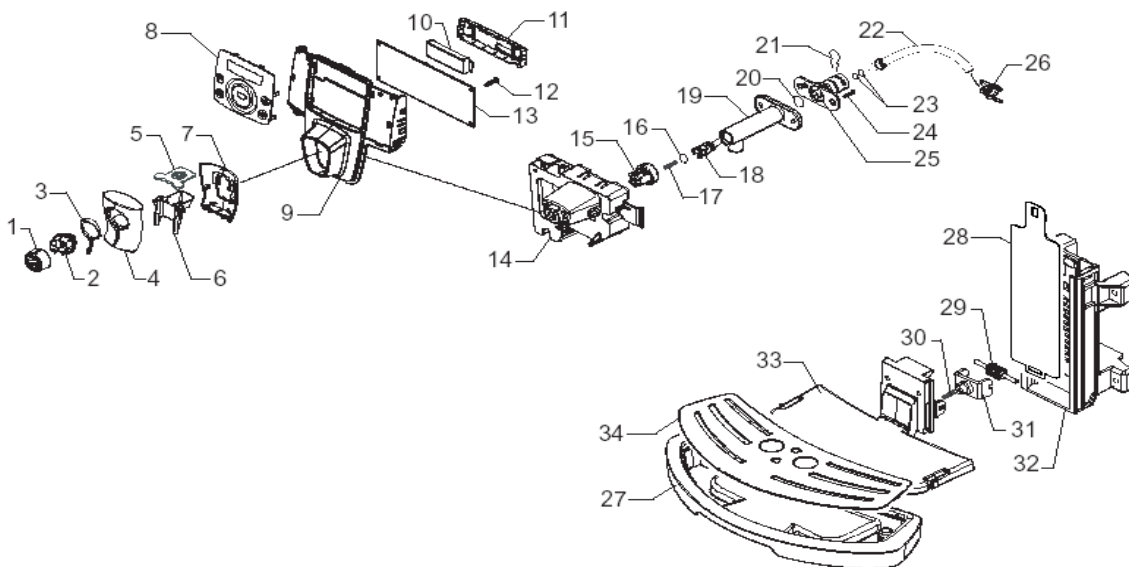

www.CeriniCoffee.com

Talea Ring V2 Redesign

Updated: 11/11/09

E74135 Rev. 03
Brew Group E90060 Rev. 03

POS	SAECO No.	SUP032NR Talea Ring V2 Redesign E74135 Rev. 03 Code: 10002865	NOTES	Special Order No.
Yellow = Not Available unless Special Ordered				
1	11007378	Knob, Cream Adi, V2, Chr/Plat		
2	11007420	Coffee Dispenser, Internal Con		
3	11002110	Lens, Dispenser, Ambra P0053		
4	11004208	Cover, Dispensing Head, Chrome		
5	11002111	Lid, Dispensing Head, Blk, P0053		
6	11002049	Coffee Dispenser Body, P0053		
7	11004119	Cover, Rear Coffee Dispenser		
8	11003222	Display, Front Plate Assy, Titan		
9	#N/A	SPECCHIATO FRONT PANEL SUPPORT P0053/B-C		11004098
10	12000164	Display, Ambra, VL 1351 P0053/B		
11	11002044	Display, Support, P0053/B		
12	#N/A	SCREW TCB TORX 10 3X8 PLAST.ZN-B		129913202
13	#N/A	CPU+SW AS.V2 P0053/B		11009227
14	11002112	Brow Support, Black		
15	149198700	Support, Adjustment Knob, SBS		
16	140326661	O-Ring, Metric 00ar40-20, EPDM		
17	126772518	Spring, Adjustment Dial, SBS		
18	140640200	Dispensing Shaft, SBS		
19	11000290	Coffee Dispensing Chute		
20	12000070	O-Ring, Silicone, 0060-15		
21	9011144	Clip, Hairpin, Teflon Tube		
22	11001766	Tube, Teflon 2X4 L+125 MM Assy		
23	140328059	O-Ring, Silicone, 2015		
24	#N/A	SCREW TCB TORX 10 3,5X12 PLAST.GALVANIZ		12000450
25	11002130	Fast Lock Connection		
26	11001337	Tube, Teflon, Insert Blk P0049		
27	11004093	Drip Tray, Carbon, P0053		
28	#N/A	SPECCHIATO DRIP TRAY PROTECTION V2 P0049		11007037
29	11001758	Pin With Blk Insert Assy, P0049		
30	11001364	Spring, Drip Tray, P0049		
31	11001335	Bracket, Spring Drip Tray, Blk		
32	11002033	Guide, Drip Tray, Blk P0053		
33	11004092	Support, Drip Tray, Carbon,		
34	#N/A	SB/STAINLESS STEEL GRATE P0053		11010389